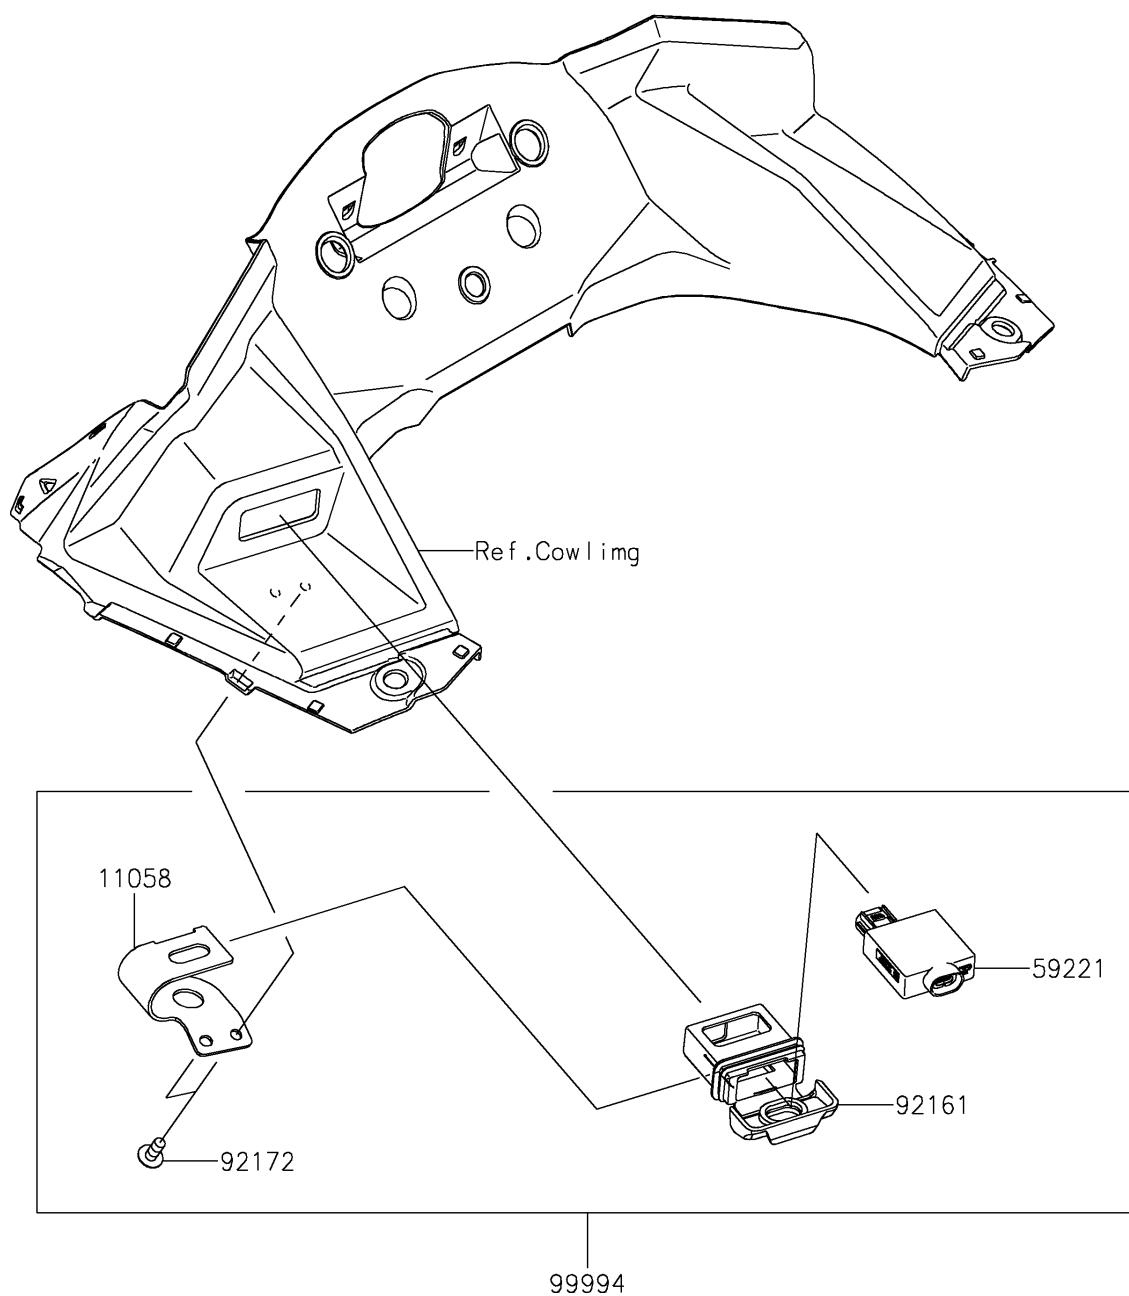

2025 Ninja 500

PARTS DIAGRAM

Accessory(USB Output)

Kawasaki

Let the Good Times Roll®

F2910B

2025 Ninja 500

PARTS LIST

Accessory(USB Output)

ITEM NAME

PART NUMBER

QUANTITY
