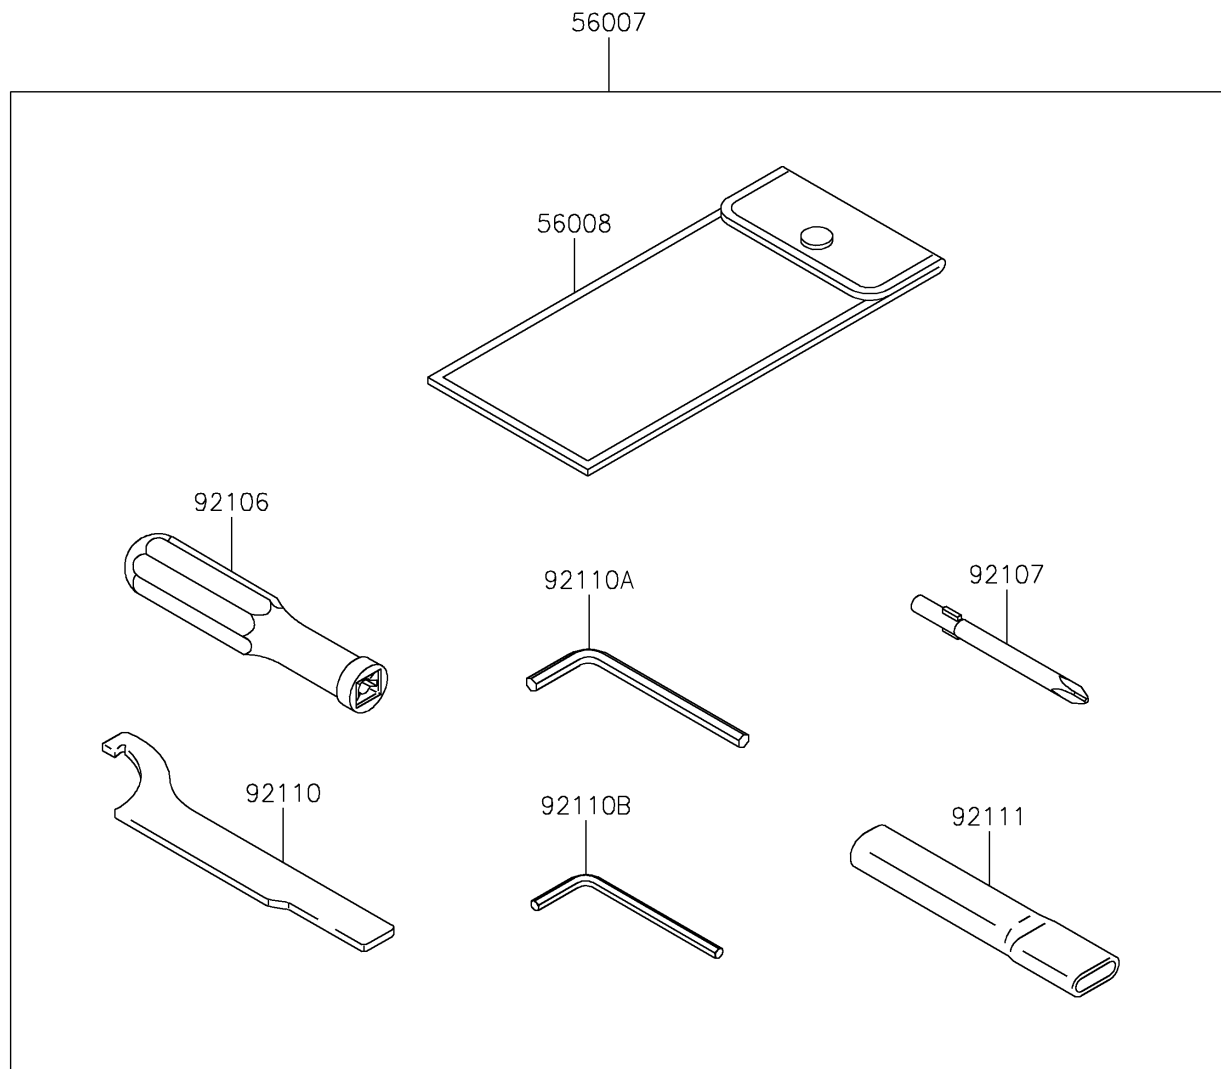

2024 NINJA[®] 500

PARTS DIAGRAM

Owner's Tools

F2810

2024 NINJA[®] 500

PARTS LIST

Owner's Tools

Kawasaki

Let the Good Times Roll[®]

ITEM NAME

PART NUMBER

QUANTITY
