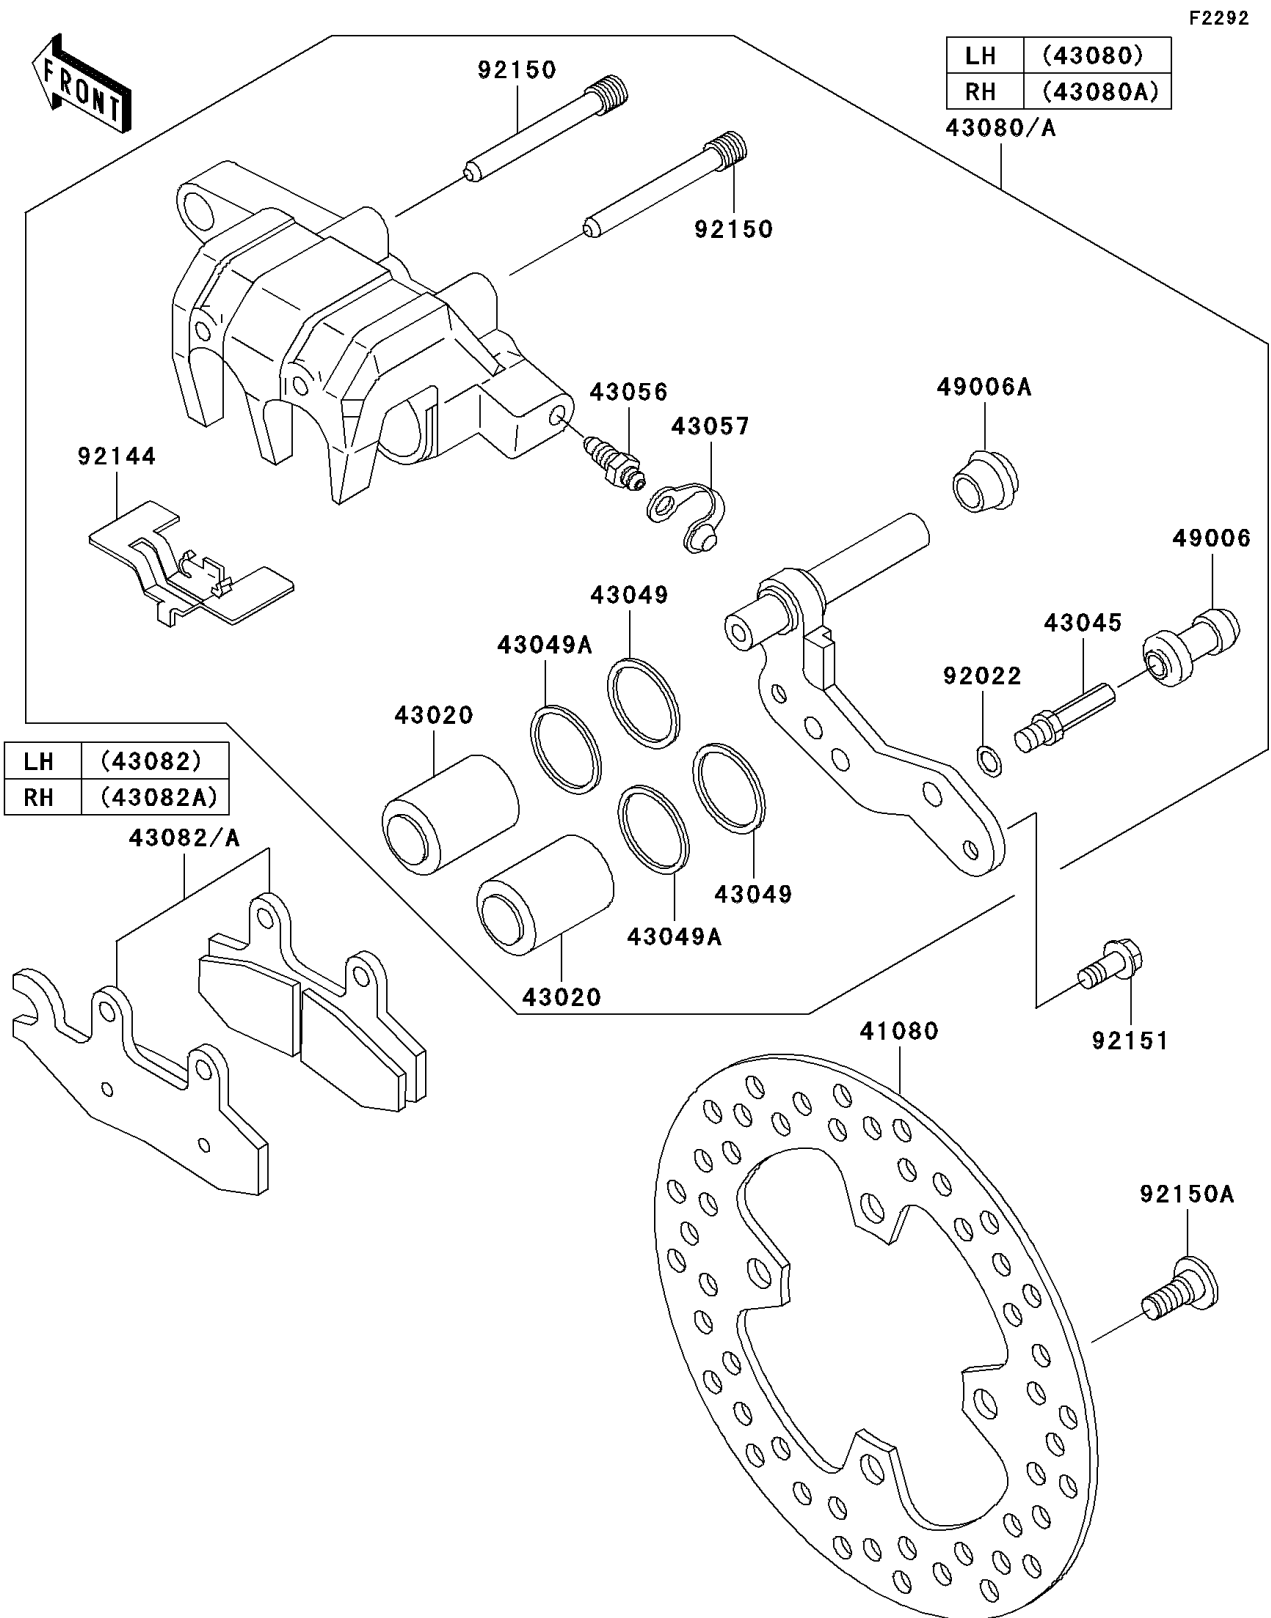

2009 Brute Force® 650 4x4i

PARTS DIAGRAM

Front Brake

2009 Brute Force® 650 4x4i

PARTS LIST

Front Brake

ITEM NAME

PART NUMBER

QUANTITY
