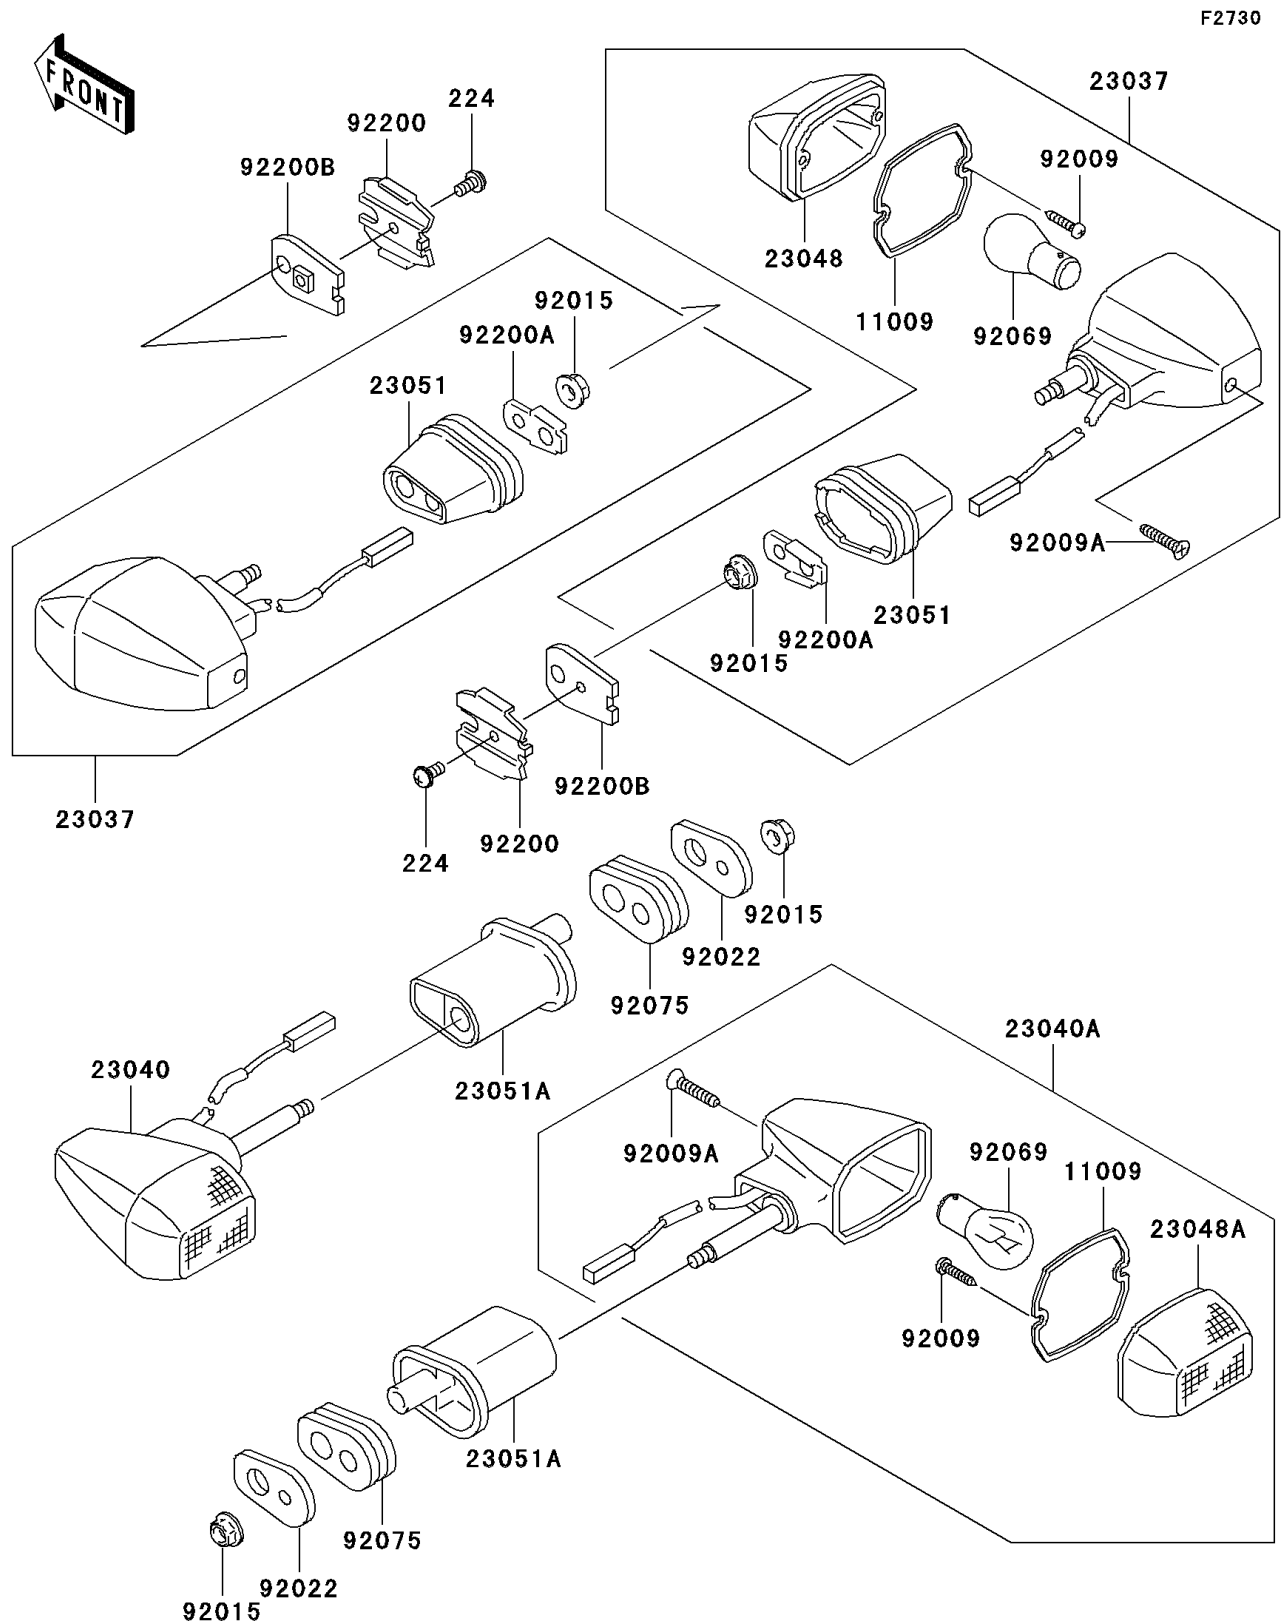

2004 Ninja® ZX™-6RR

PARTS DIAGRAM

Turn Signals

2004 Ninja® ZX™-6RR

PARTS LIST

Turn Signals

ITEM NAME

PART NUMBER

QUANTITY
