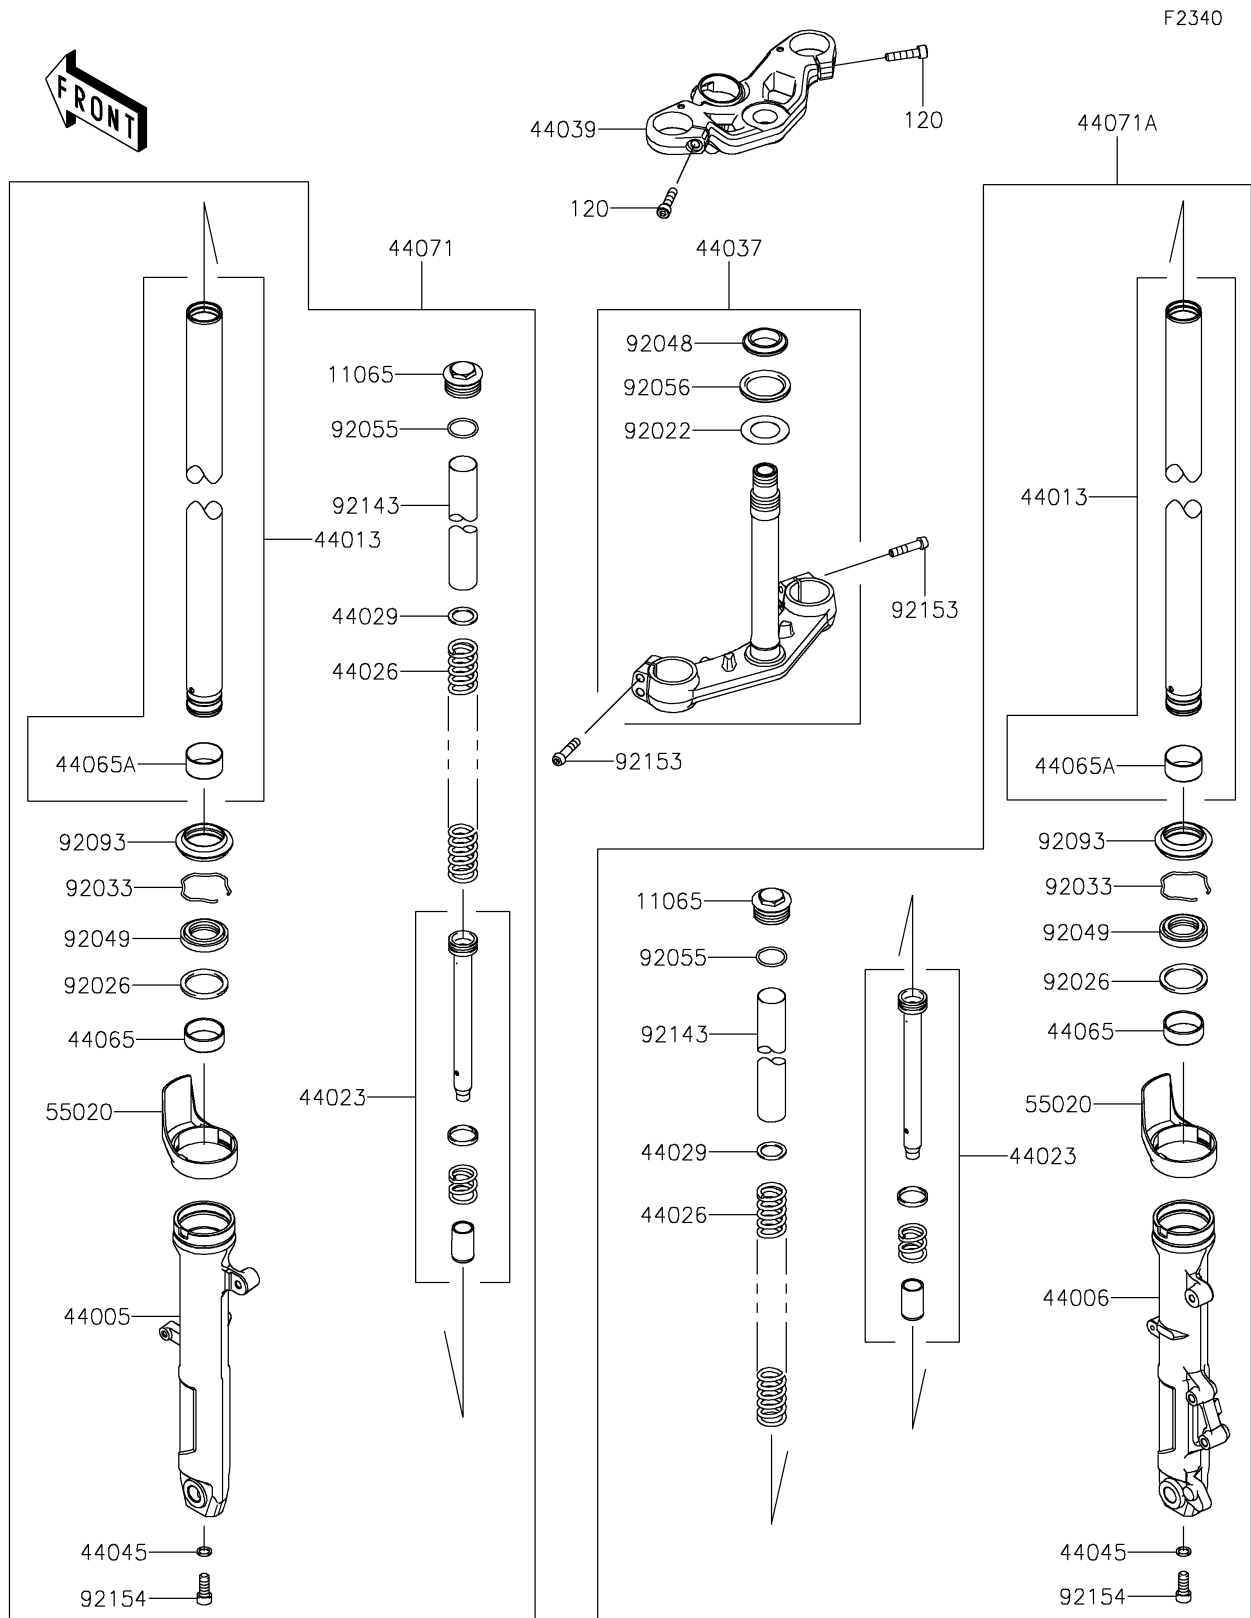

2024 NINJA® 500

PARTS DIAGRAM

Front Fork

2024 NINJA[®] 500

PARTS LIST

Front Fork

ITEM NAME

PART NUMBER

QUANTITY
