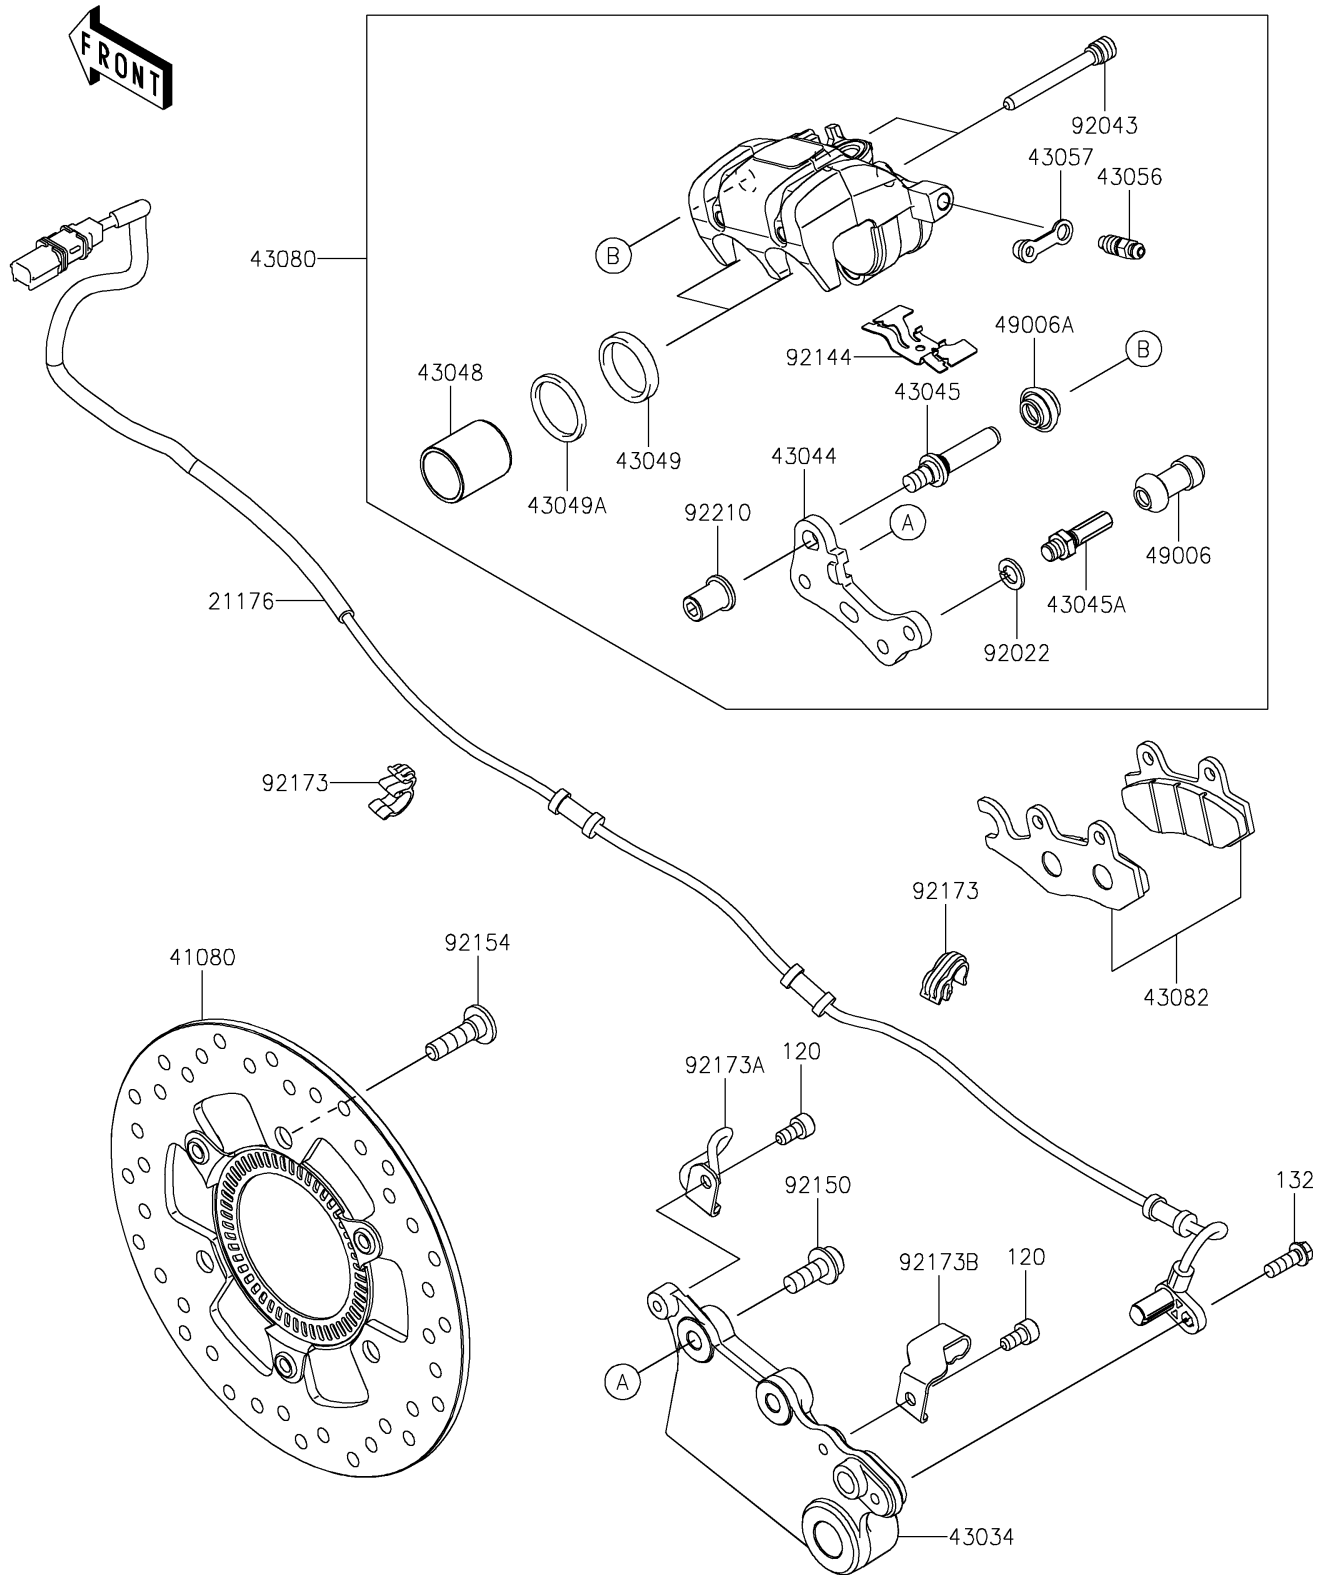

2025 Ninja 500

PARTS DIAGRAM

Rear Brake

F2294

2025 Ninja 500

PARTS LIST

Rear Brake

ITEM NAME

PART NUMBER

QUANTITY
