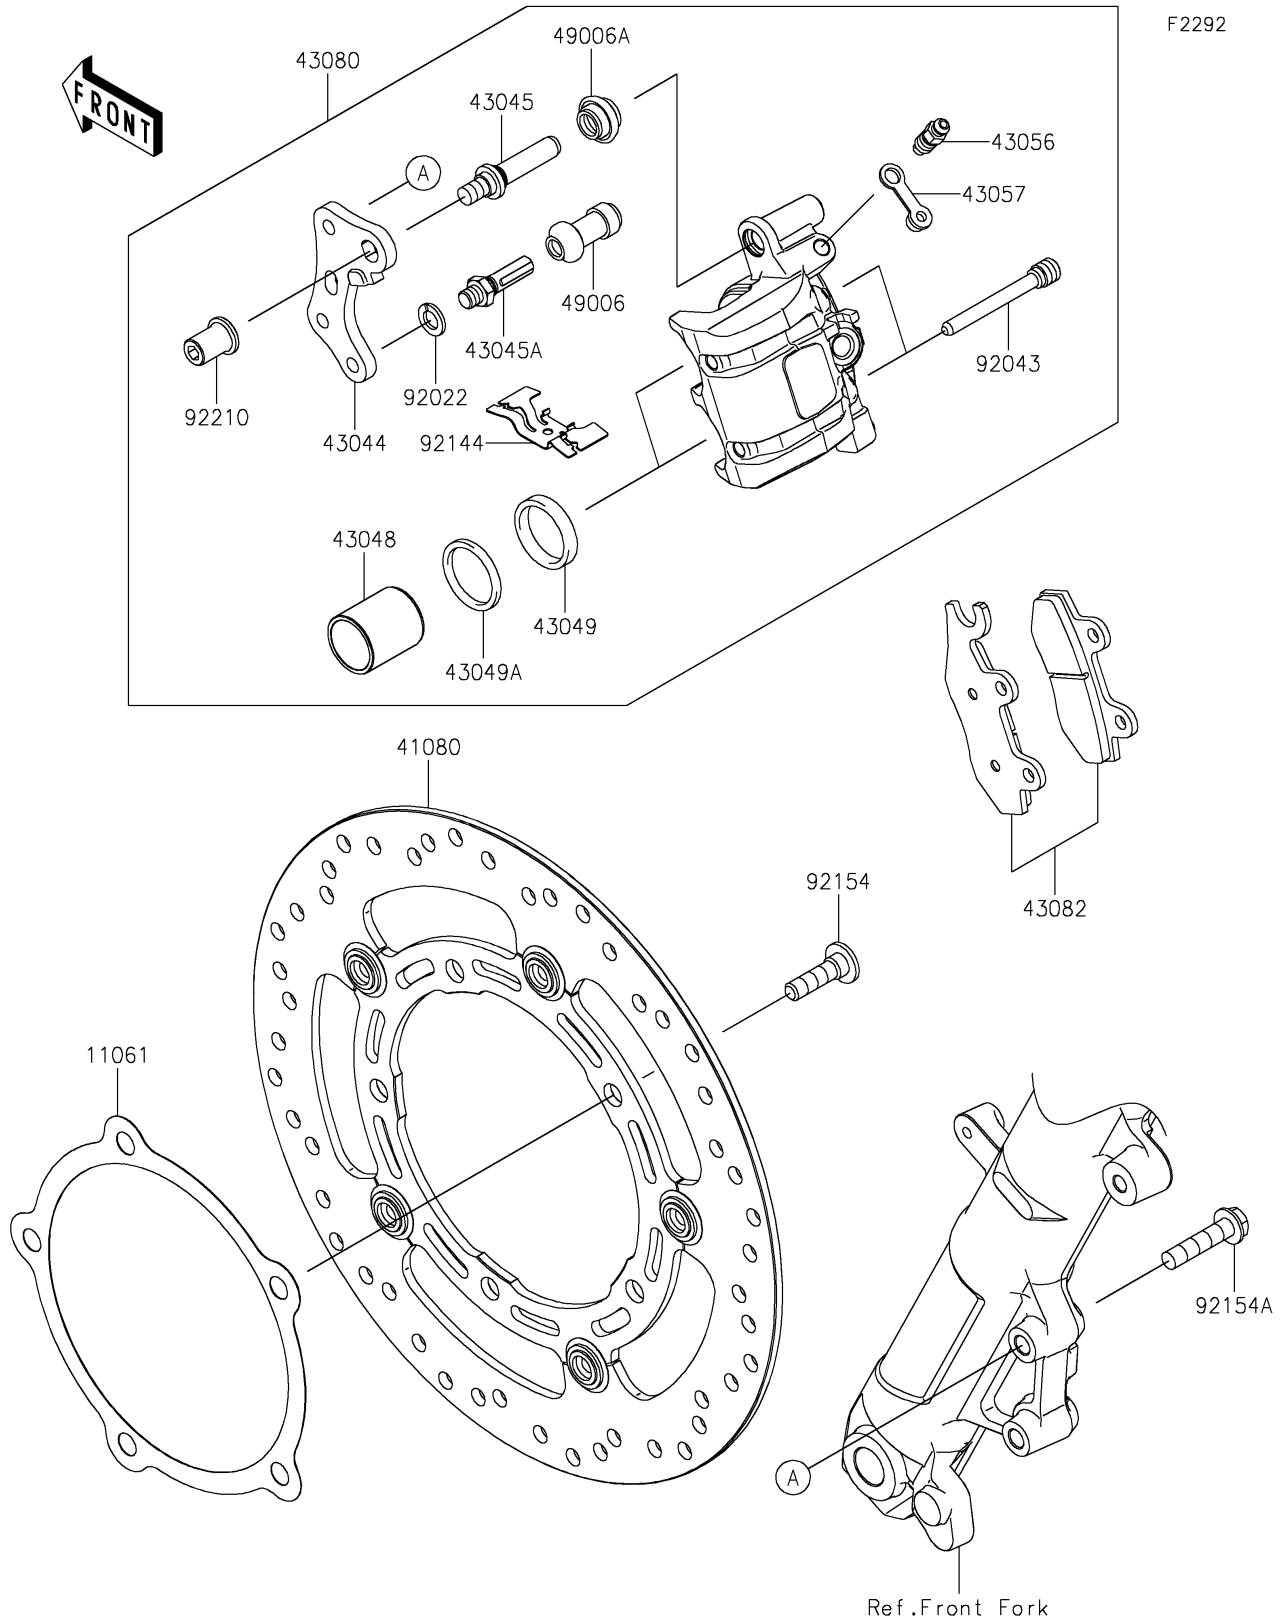

2024 NINJA® 500

PARTS DIAGRAM

Front Brake

2024 NINJA® 500

PARTS LIST

Front Brake

Kawasaki

Let the Good Times Roll®

ITEM NAME

PART NUMBER

QUANTITY
