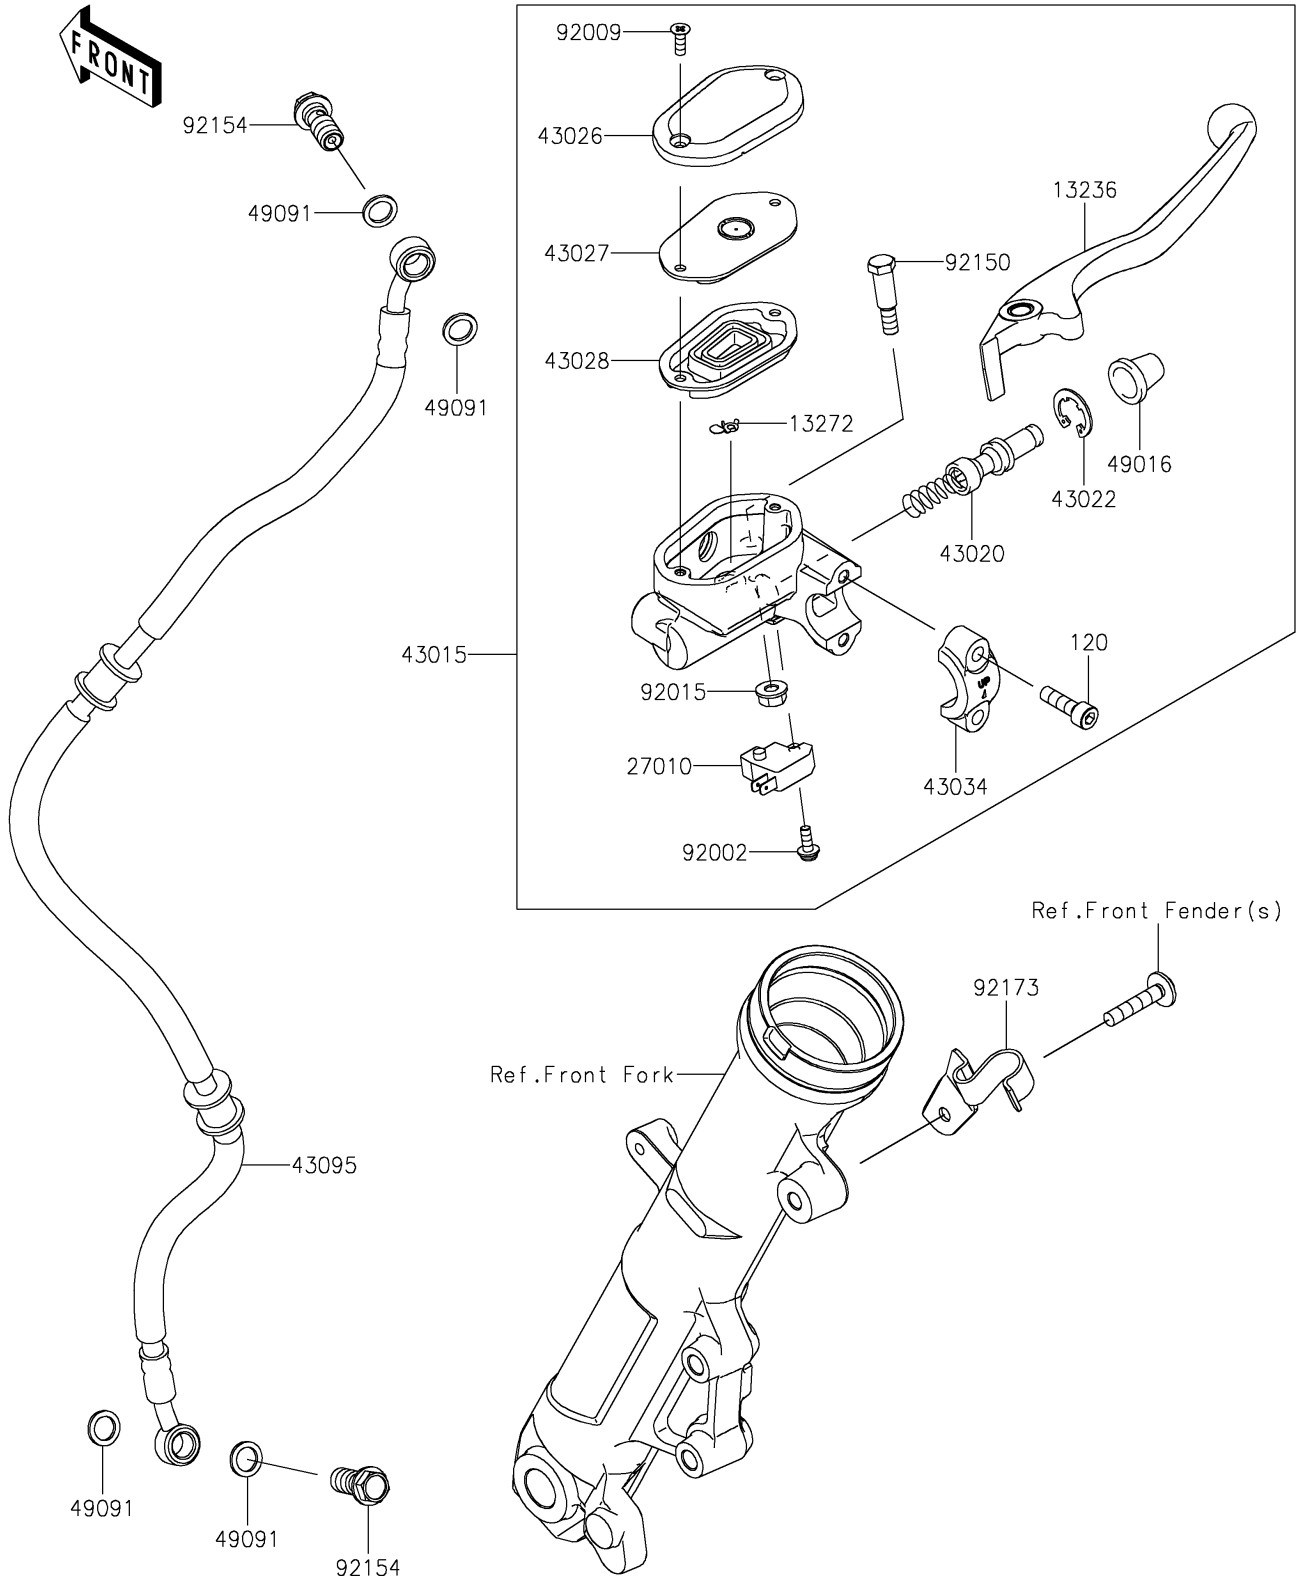

2025 Ninja 500

PARTS DIAGRAM

Front Master Cylinder

F2291

2025 Ninja 500

PARTS LIST

Front Master Cylinder

ITEM NAME

PART NUMBER

QUANTITY
