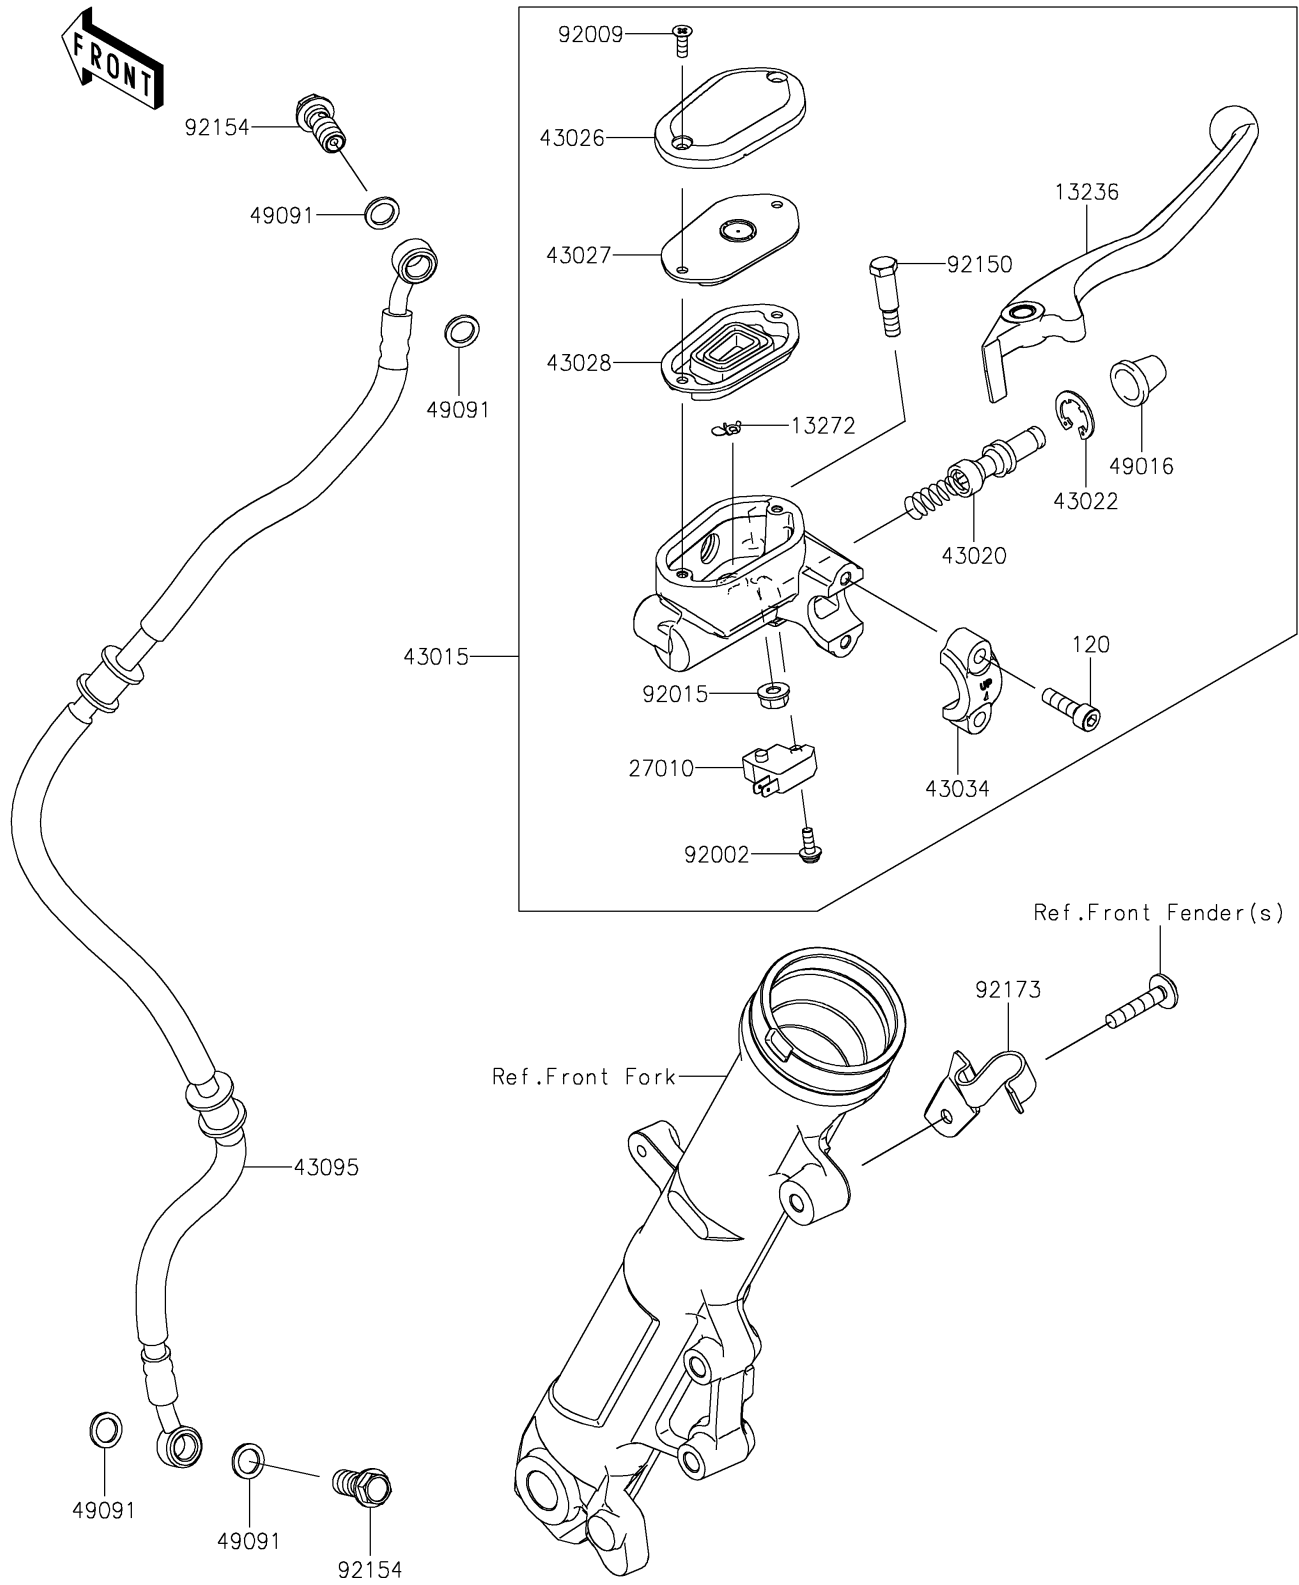

2024 NINJA® 500

PARTS DIAGRAM

Front Master Cylinder

F2291

2024 NINJA® 500

PARTS LIST

Front Master Cylinder

ITEM NAME

PART NUMBER

QUANTITY
