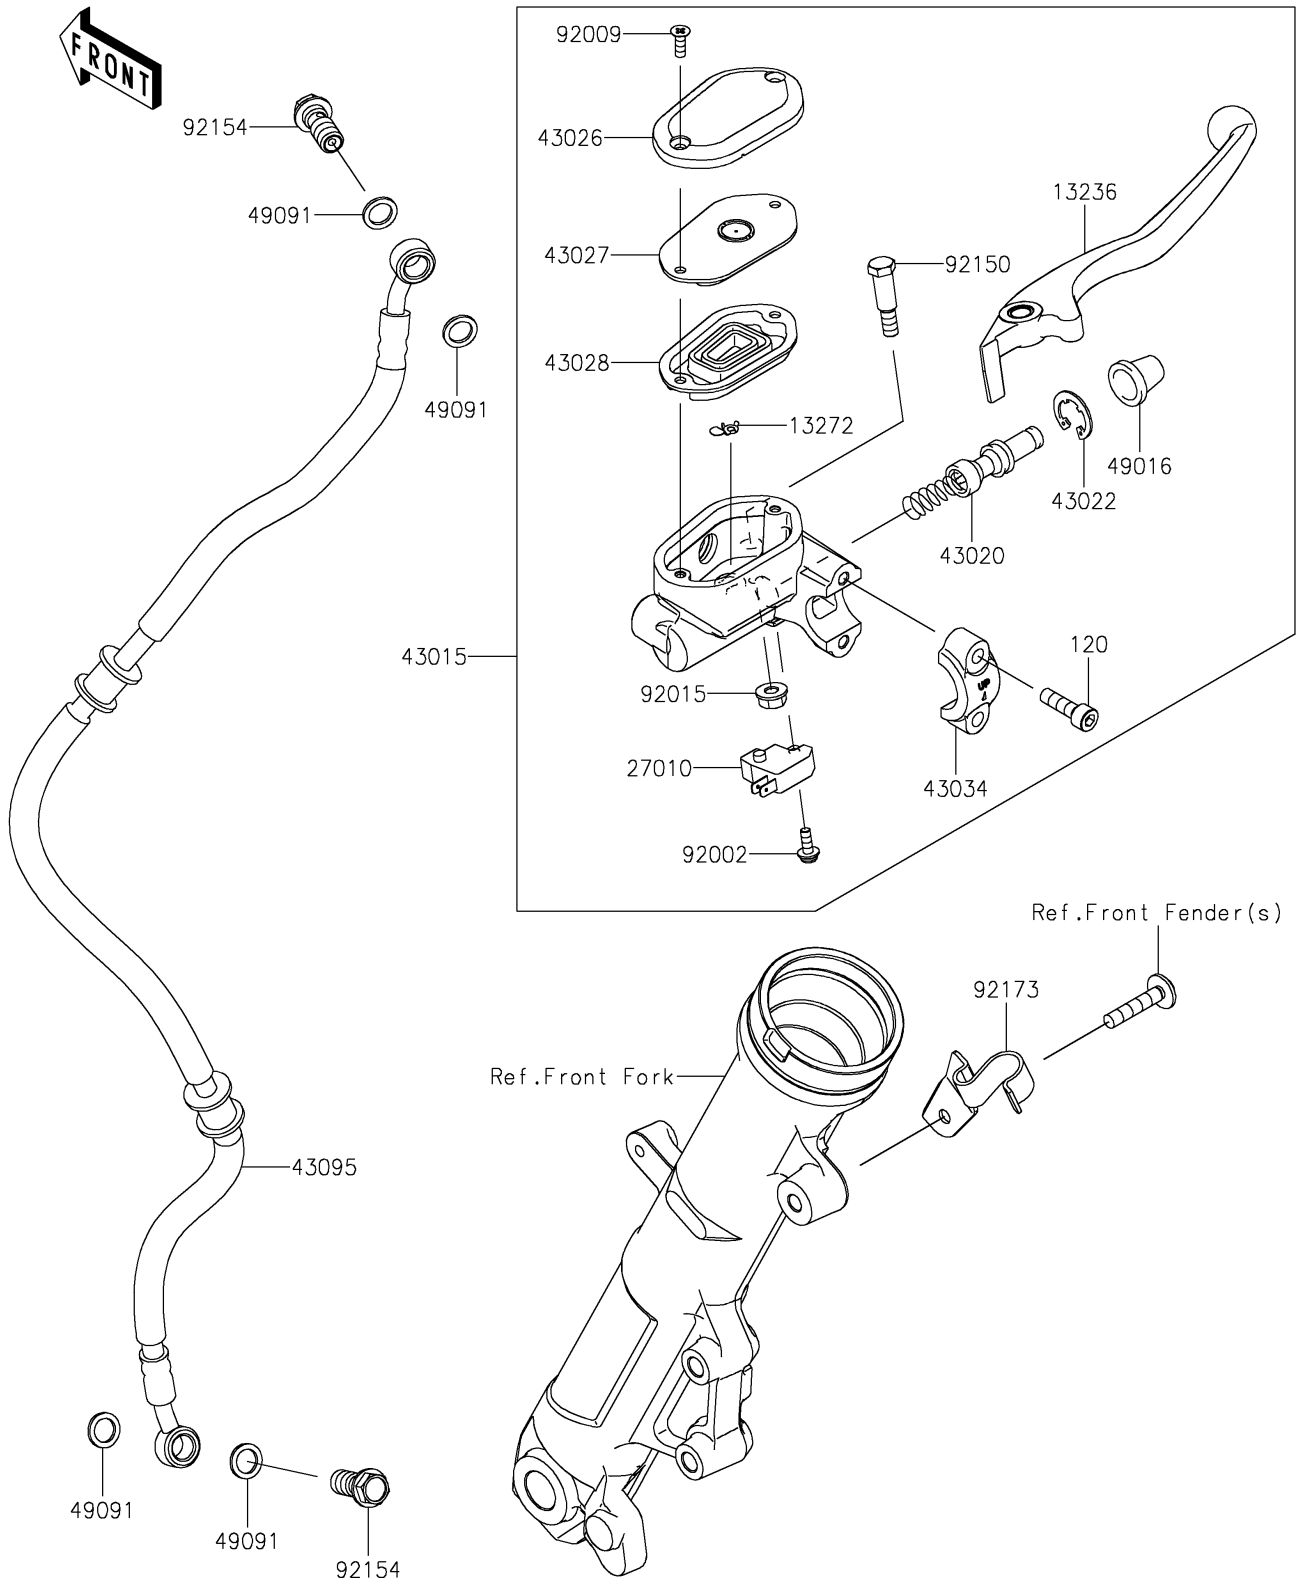

2024 Ninja 500

PARTS DIAGRAM

Front Master Cylinder

F2291

2024 Ninja 500

PARTS LIST

Front Master Cylinder

ITEM NAME	PART NUMBER	QUANTITY
LEVER-COMP (Ref # 13236)	13236-0861	1
PLATE (Ref # 13272)	13272-0573	1
SWITCH,BRAKE (Ref # 27010)	27010-0762	1
CYLINDER-ASSY-MASTER,FR (Ref # 43015)	43015-0817	1
PISTON-COMP-BRAKE (Ref # 43020)	43020-0022	1
STOPPER-BRAKE,PISTON (Ref # 43022)	43022-1010	1
CAP-BRAKE (Ref # 43026)	43026-0026	1
PLATE-DIAPHRAGM (Ref # 43027)	43027-0010	1
DIAPHRAGM (Ref # 43028)	43028-0022	1
HOLDER-BRAKE,MASTER CYLINDER (Ref # 43034)	43034-1016	1
HOSE-BRAKE,FR,740MM (Ref # 43095)	43095-1952	1
COVER-SEAL,MASTER CYLINDER (Ref # 49016)	49016-1044	1
WASHER-SEAL,10.1X14.5X1.5 (Ref # 49091)	49091-0001	4
BOLT,SCREW,4X12 (Ref # 92002)	92002-1323	1
SCREW,4MM (Ref # 92009)	92009-1458	2
NUT,FLANGED,6MM,BLACK (Ref # 92015)	92015-1233	1
BOLT,LEVER SET (Ref # 92150)	92150-1451	1
BOLT,BANJO,10X23 (Ref # 92154)	92154-1712	2
CLAMP,HOSE&SENSOR (Ref # 92173)	92173-1774	1
BOLT-SOCKET,6X20 (Ref # 120)	120CB0620	2