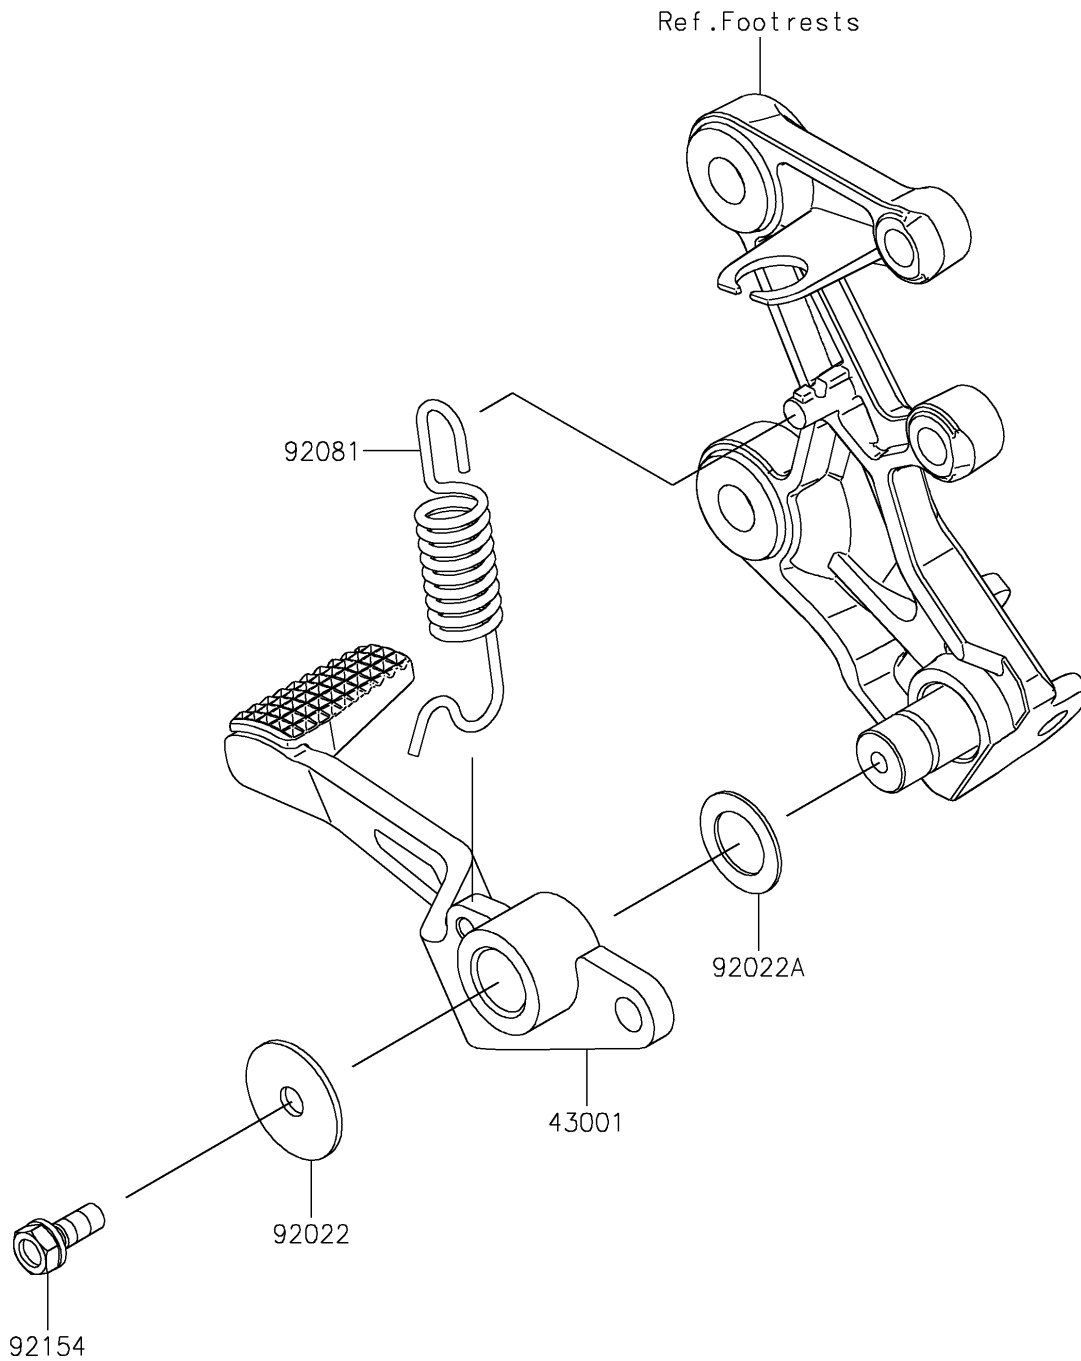

2025 Ninja 500

PARTS DIAGRAM

Brake Pedal/Torque Link

F2260

2025 Ninja 500

PARTS LIST

Brake Pedal/Torque Link

ITEM NAME

PART NUMBER

QUANTITY
