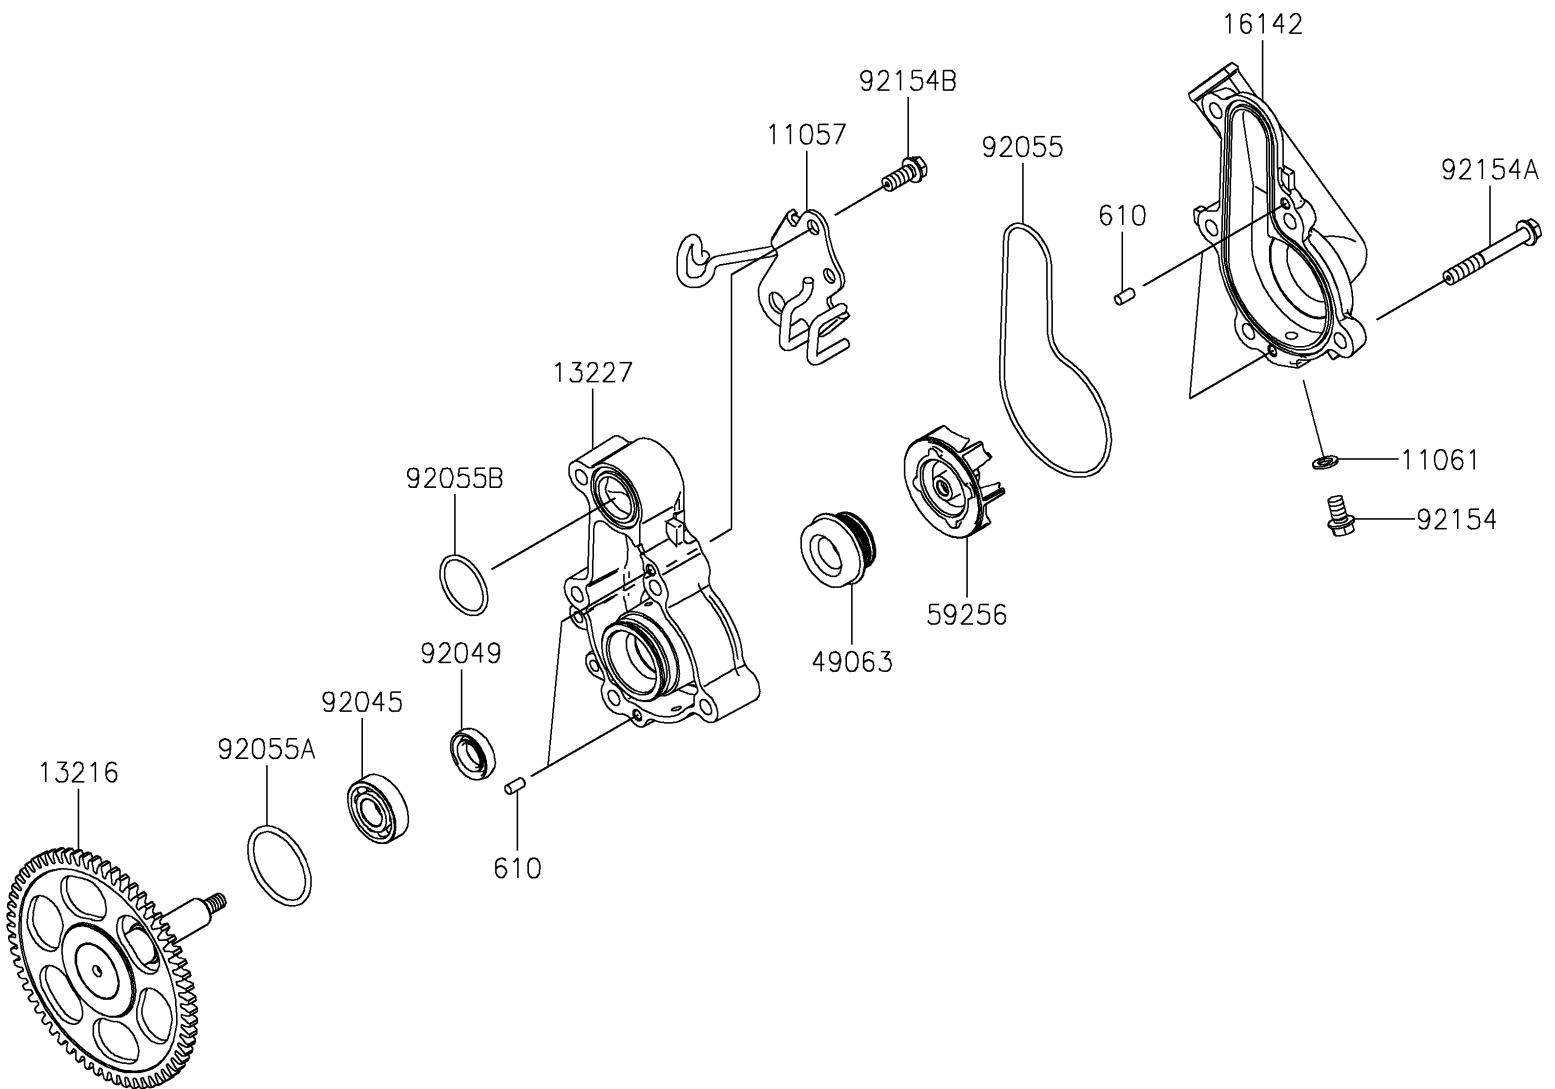

2024 NINJA® 500

PARTS DIAGRAM

Water Pump

E3031

2024 NINJA® 500

PARTS LIST

Water Pump

Kawasaki

Let the Good Times Roll®

ITEM NAME

PART NUMBER

QUANTITY
