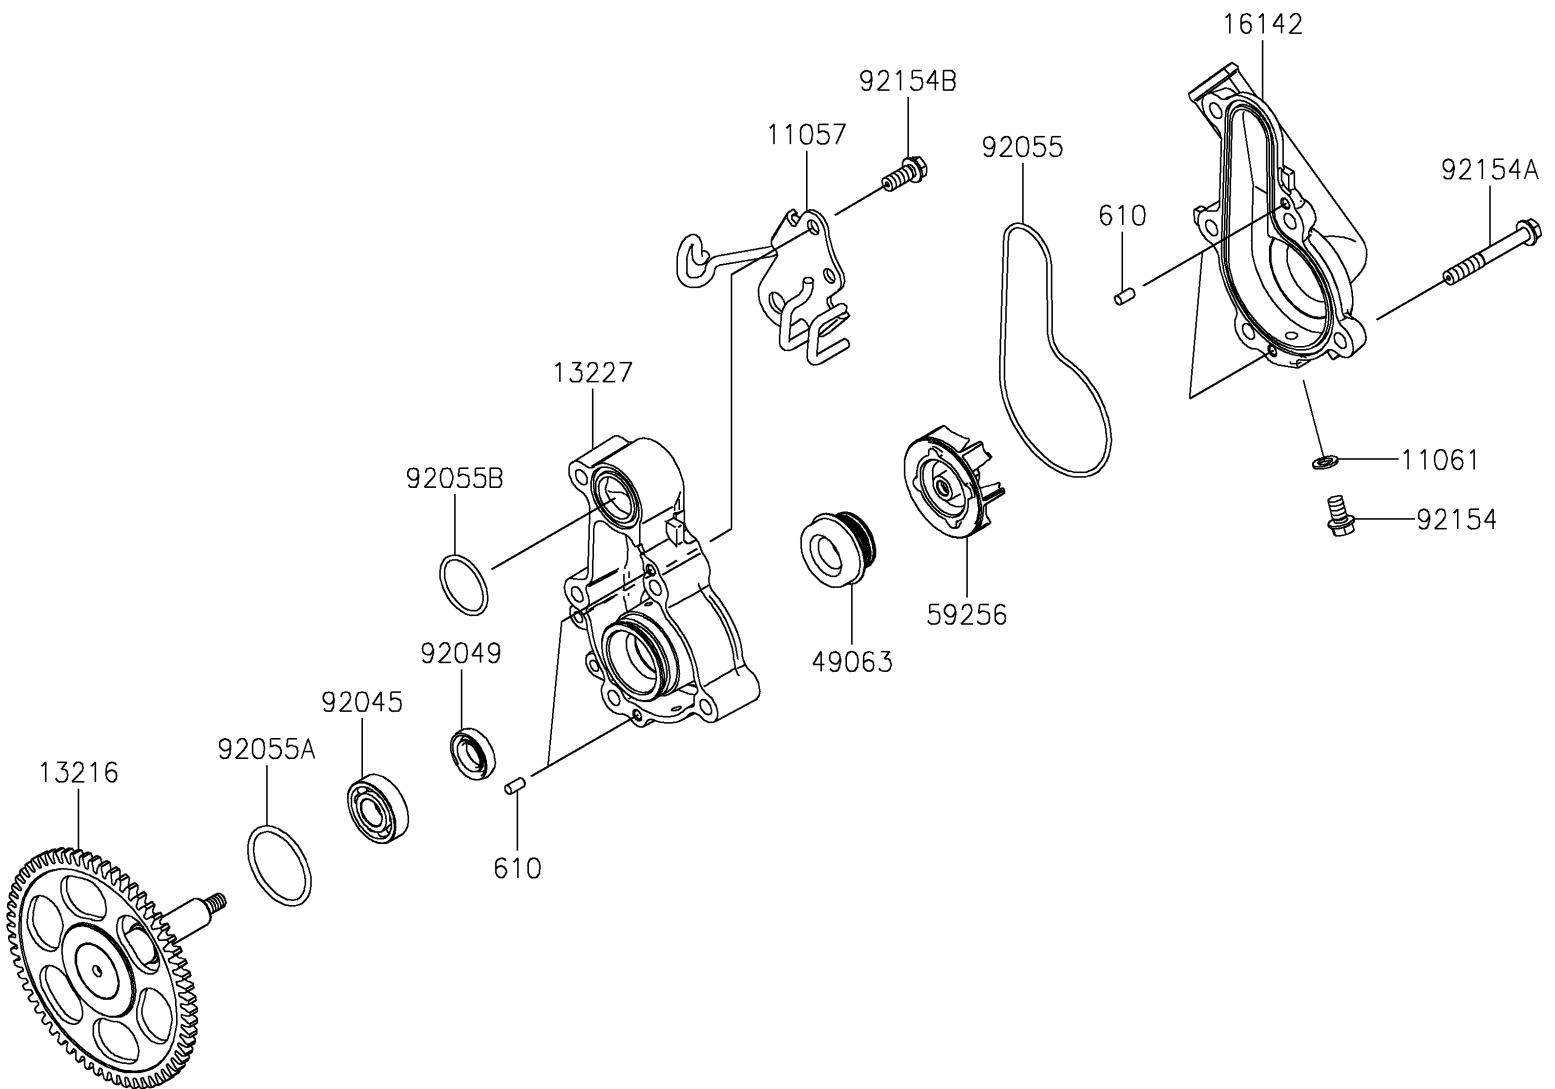

2024 NINJA® 500

PARTS DIAGRAM

Water Pump

E3031

2024 NINJA[®] 500

PARTS LIST

Water Pump

Kawasaki

Let the Good Times Roll[®]

ITEM NAME

PART NUMBER

QUANTITY
