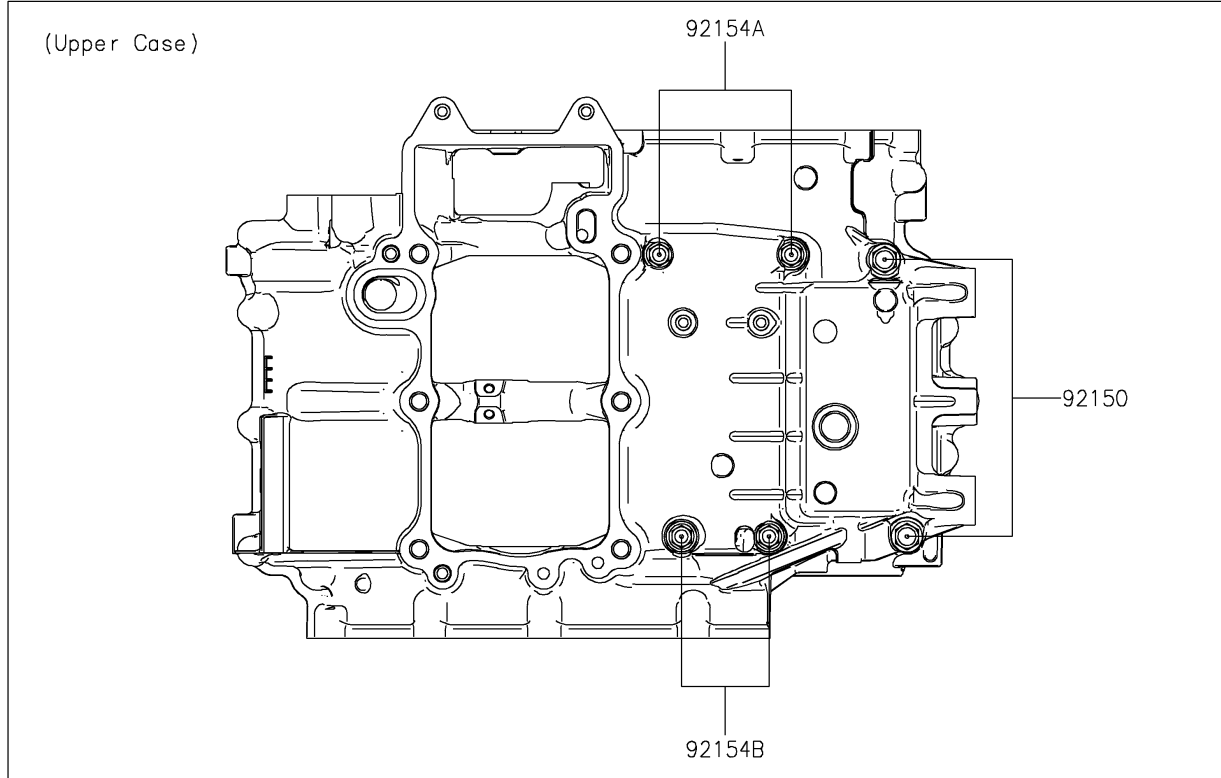

2024 NINJA[®] 500

PARTS DIAGRAM

Crankcase Bolt Pattern

E1412

2024 NINJA[®] 500

PARTS LIST

Crankcase Bolt Pattern

ITEM NAME

PART NUMBER

QUANTITY
