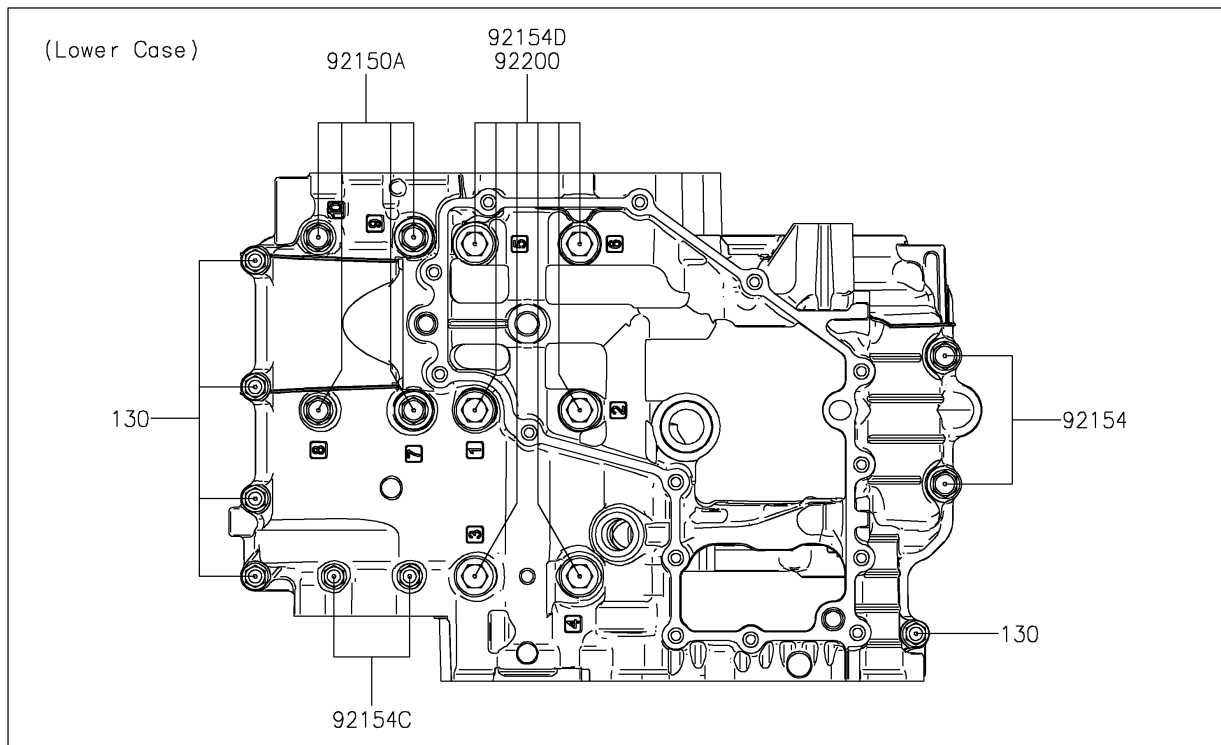

2024 NINJA[®] 500

PARTS DIAGRAM

Crankcase Bolt Pattern

E1412

2024 NINJA[®] 500

PARTS LIST

Crankcase Bolt Pattern

ITEM NAME

PART NUMBER

QUANTITY
