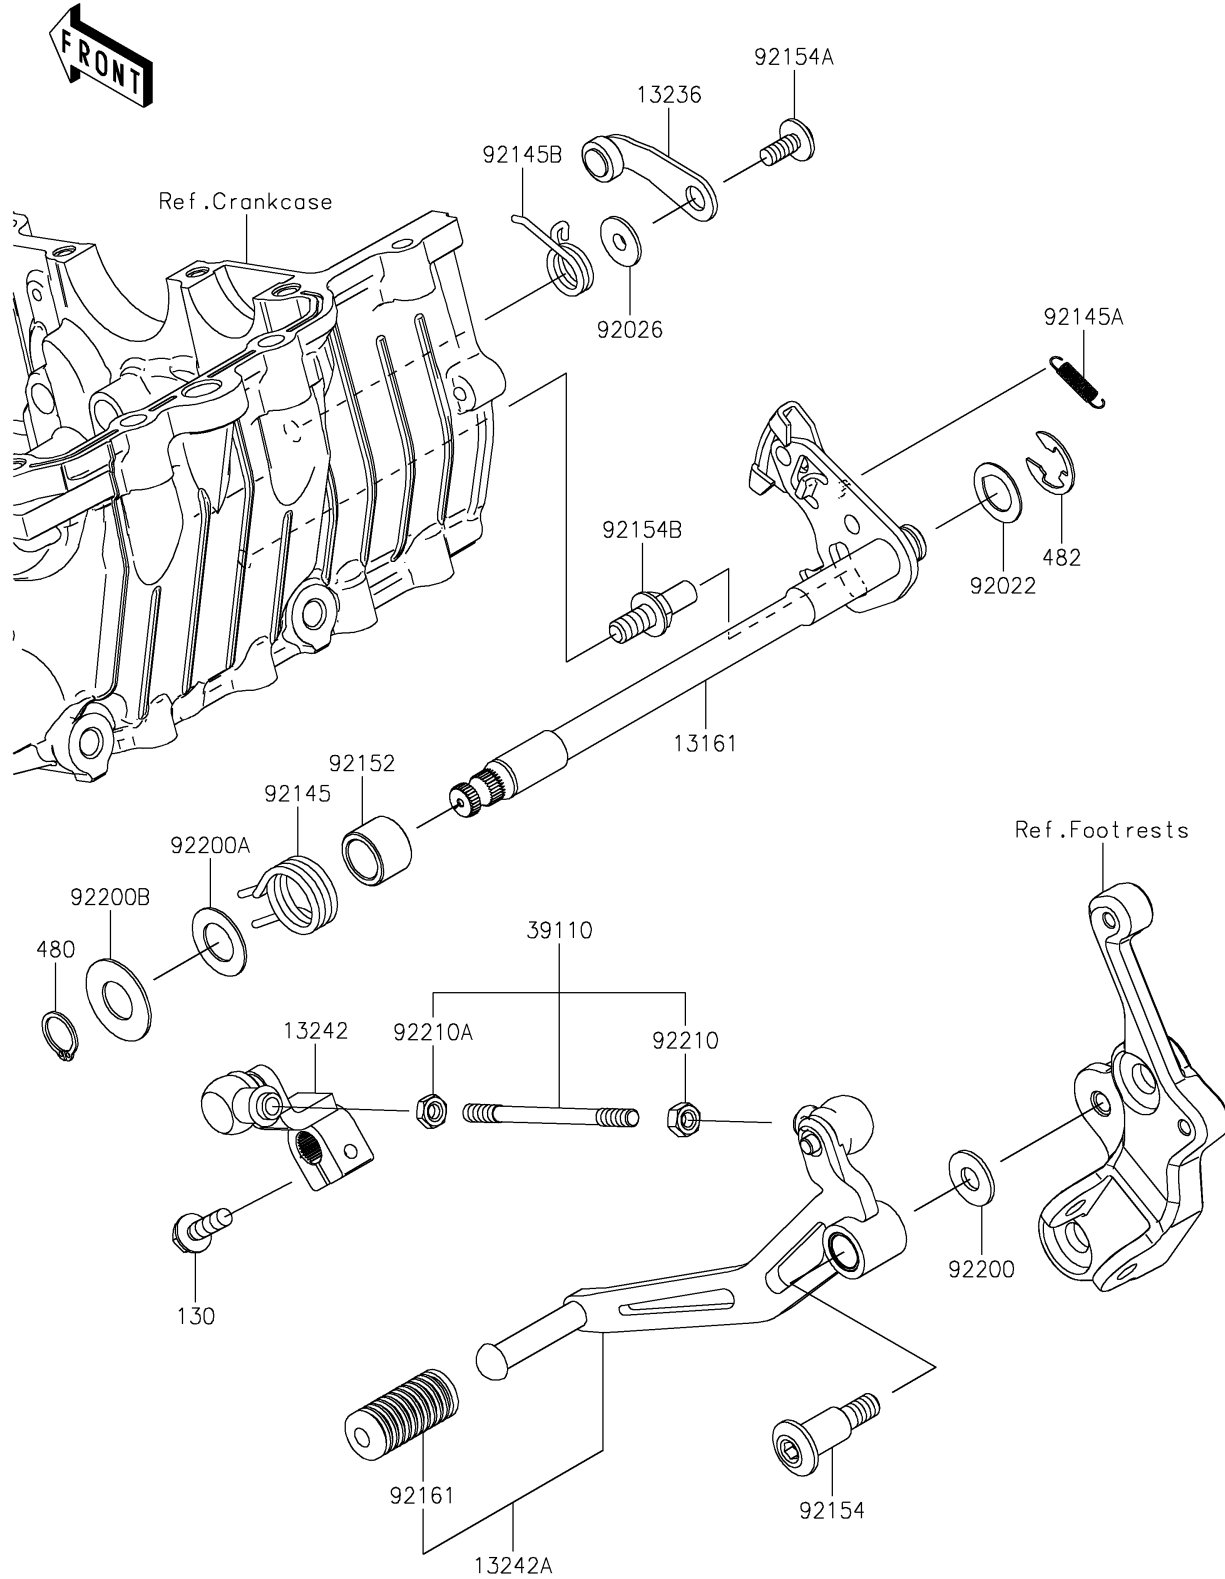

2024 NINJA® 500

PARTS DIAGRAM

Gear Change Mechanism

E1370

2024 NINJA[®] 500

PARTS LIST

Gear Change Mechanism

ITEM NAME	PART NUMBER	QUANTITY
-----------	-------------	----------
