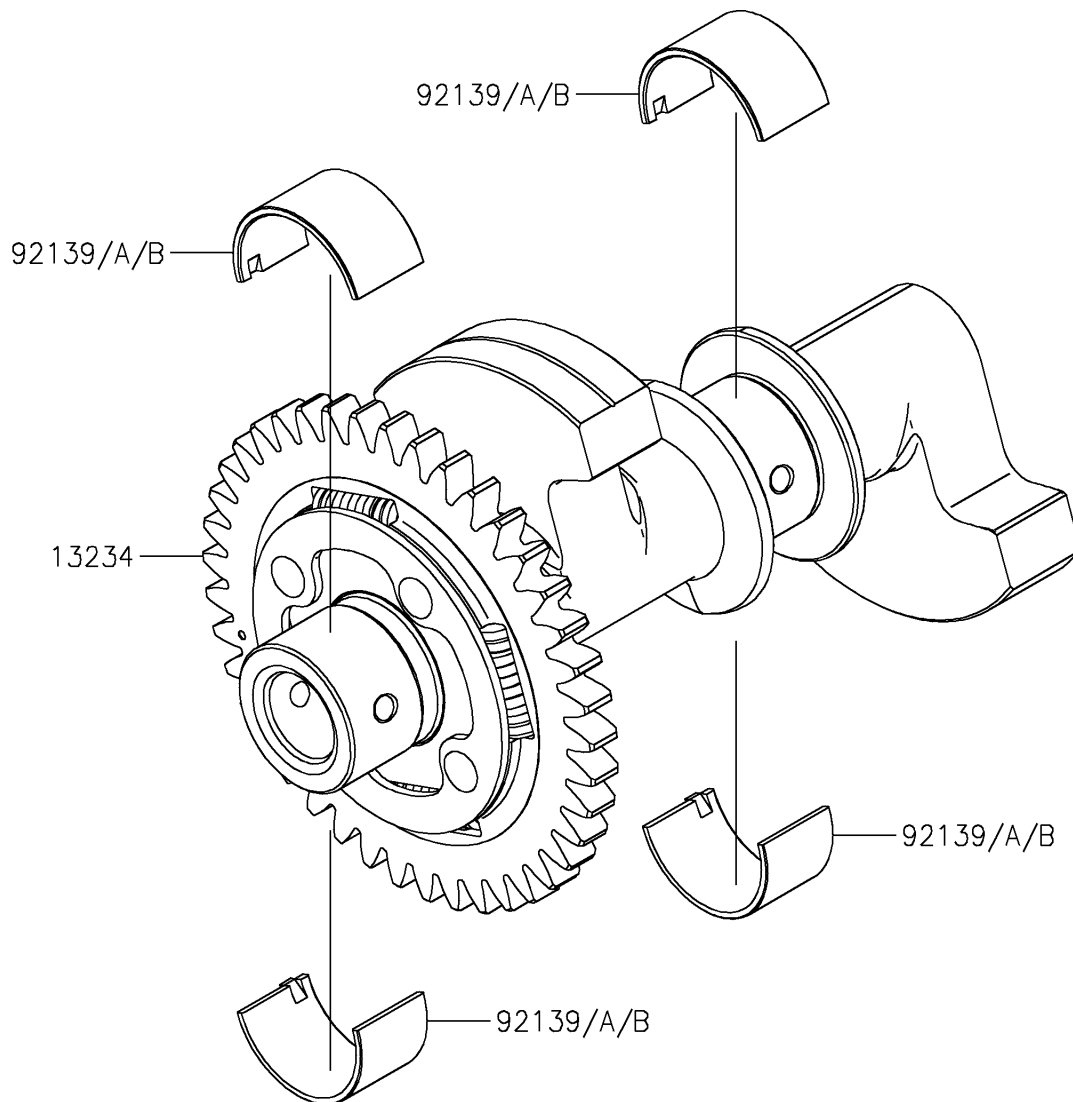

2025 Ninja 500

PARTS DIAGRAM

Balancer

E1323

2025 Ninja 500

PARTS LIST

Balancer

ITEM NAME	PART NUMBER	QUANTITY
SHAFT-COMP,BALANCER (Ref # 13234)	13234-0627	1
BUSHING,BALANCER,BLUE (Ref # 92139)	92139-0883	AR
BUSHING,BALANCER,BLACK (Ref # 92139A)	92139-0884	4
BUSHING,BALANCER,BROWN (Ref # 92139B)	92139-0885	AR