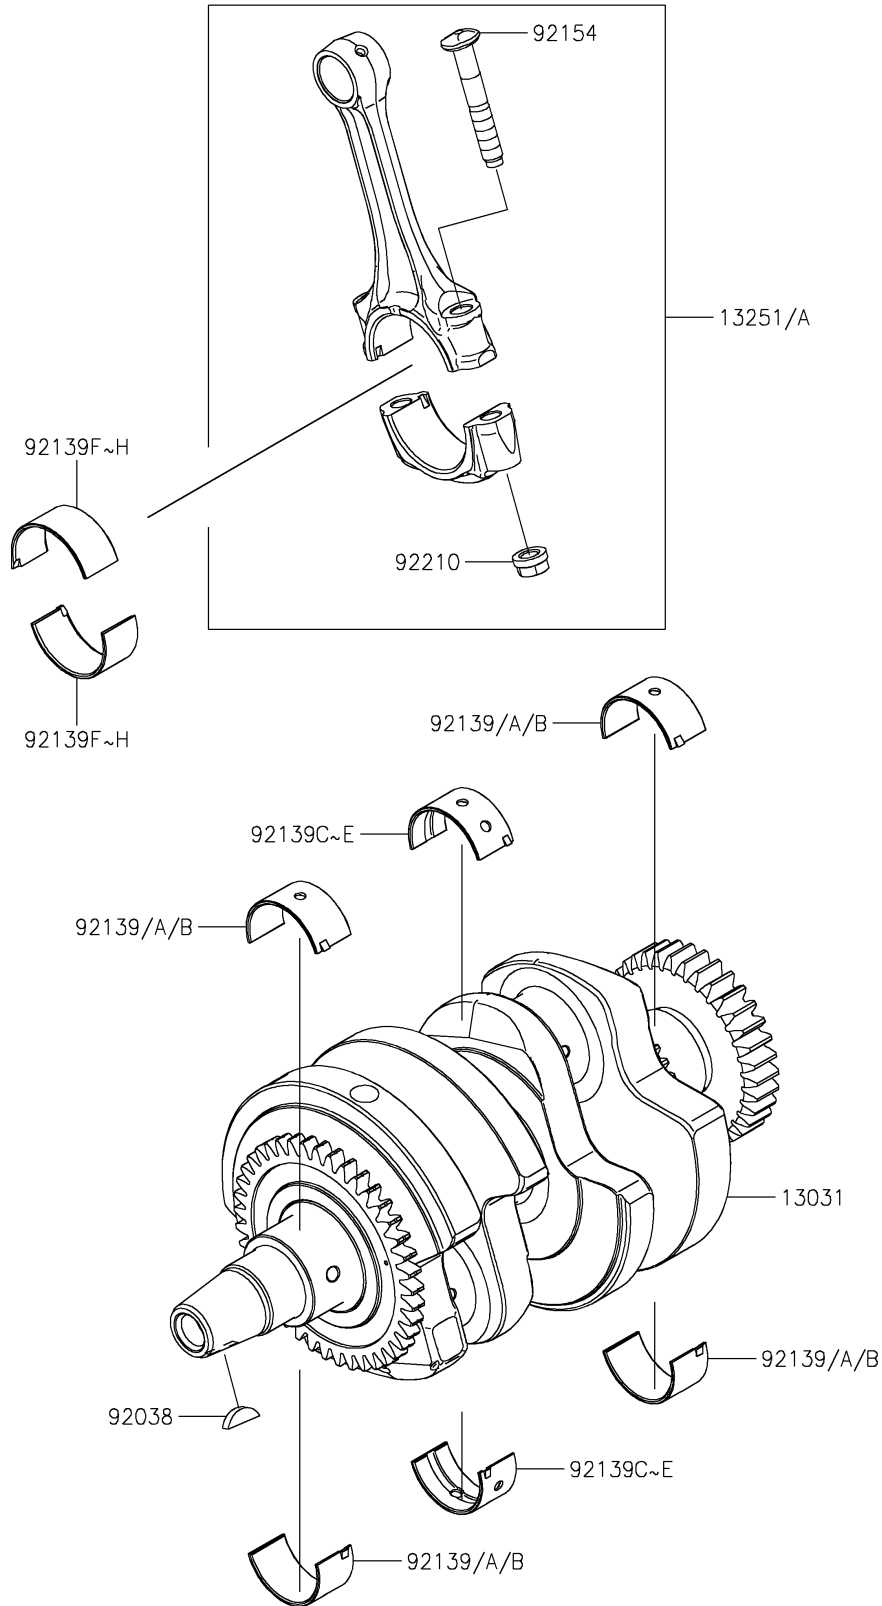

2024 NINJA® 500

PARTS DIAGRAM

Crankshaft

E1321

2024 NINJA[®] 500

PARTS LIST

Crankshaft

Kawasaki

Let the Good Times Roll[®]

ITEM NAME

PART NUMBER

QUANTITY
