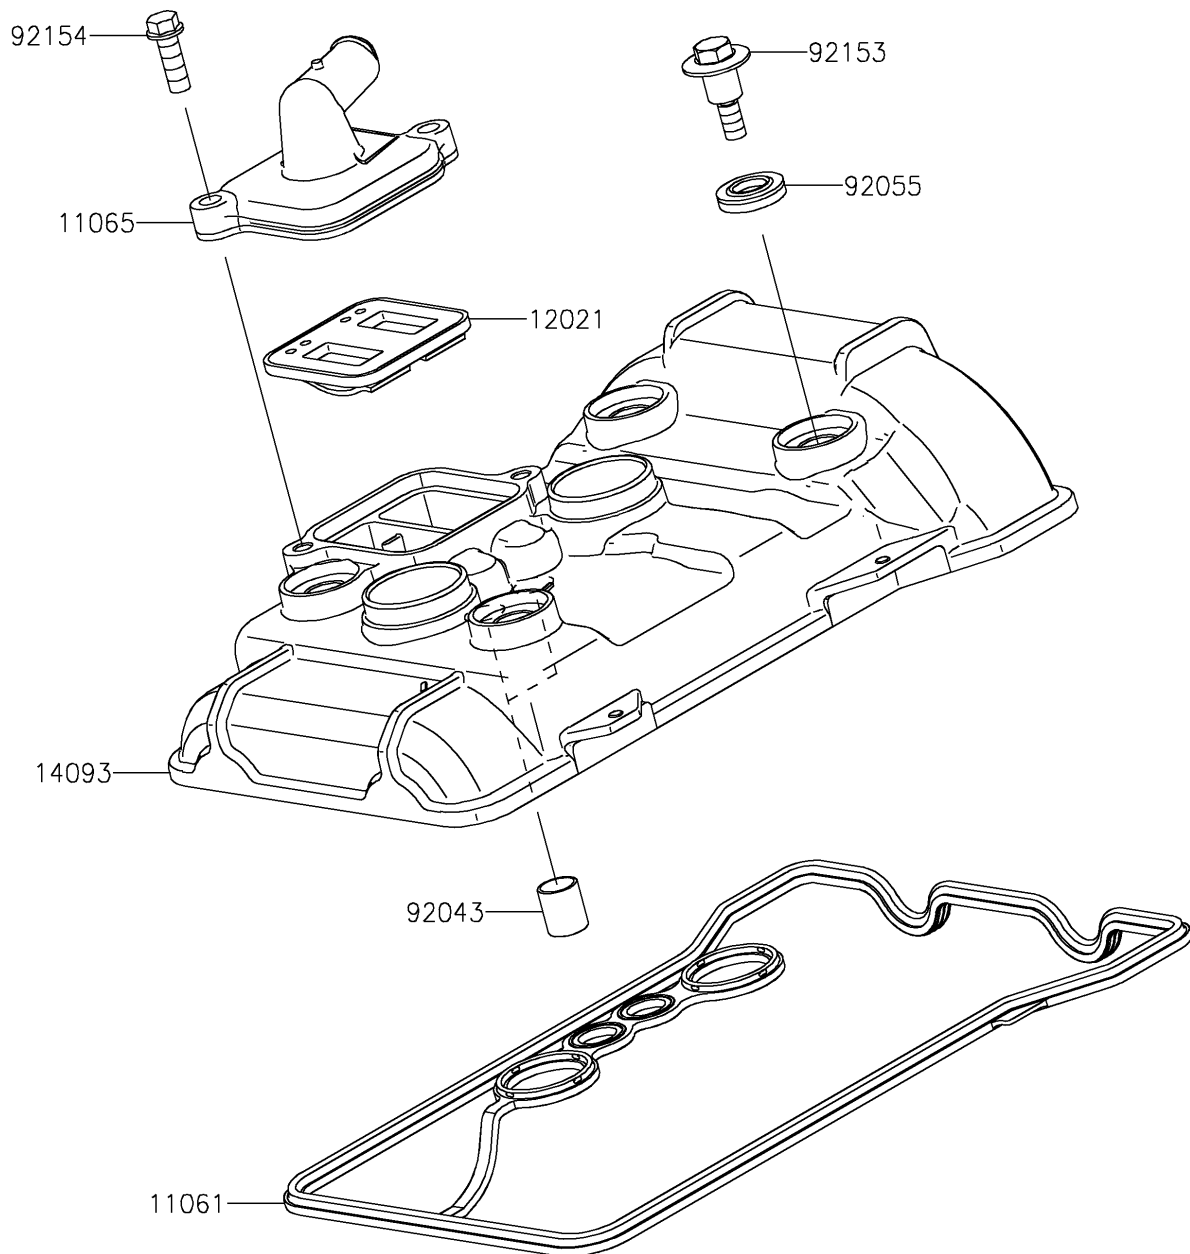

2025 Ninja 500

PARTS DIAGRAM

Cylinder Head Cover

E1112