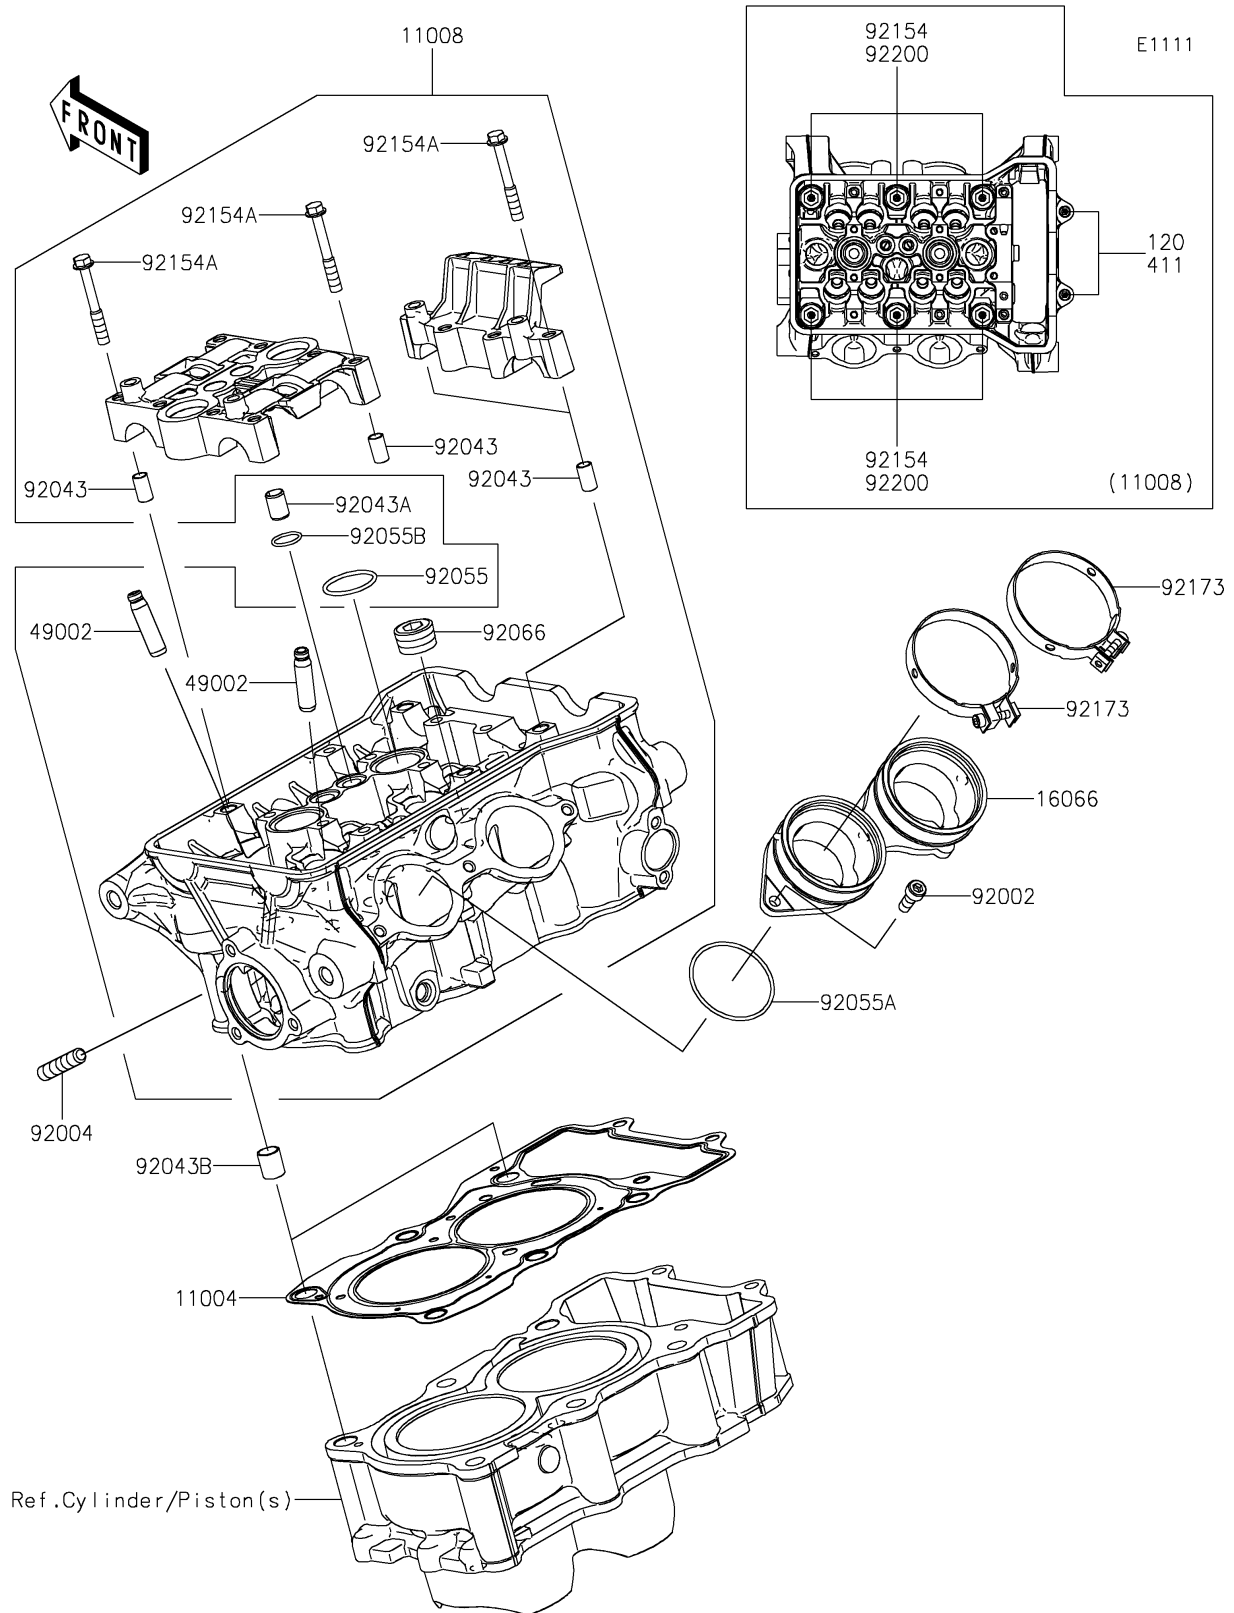

2024 NINJA® 500

PARTS DIAGRAM

Cylinder Head

2024 NINJA[®] 500

PARTS LIST

Cylinder Head

ITEM NAME	PART NUMBER	QUANTITY
-----------	-------------	----------
