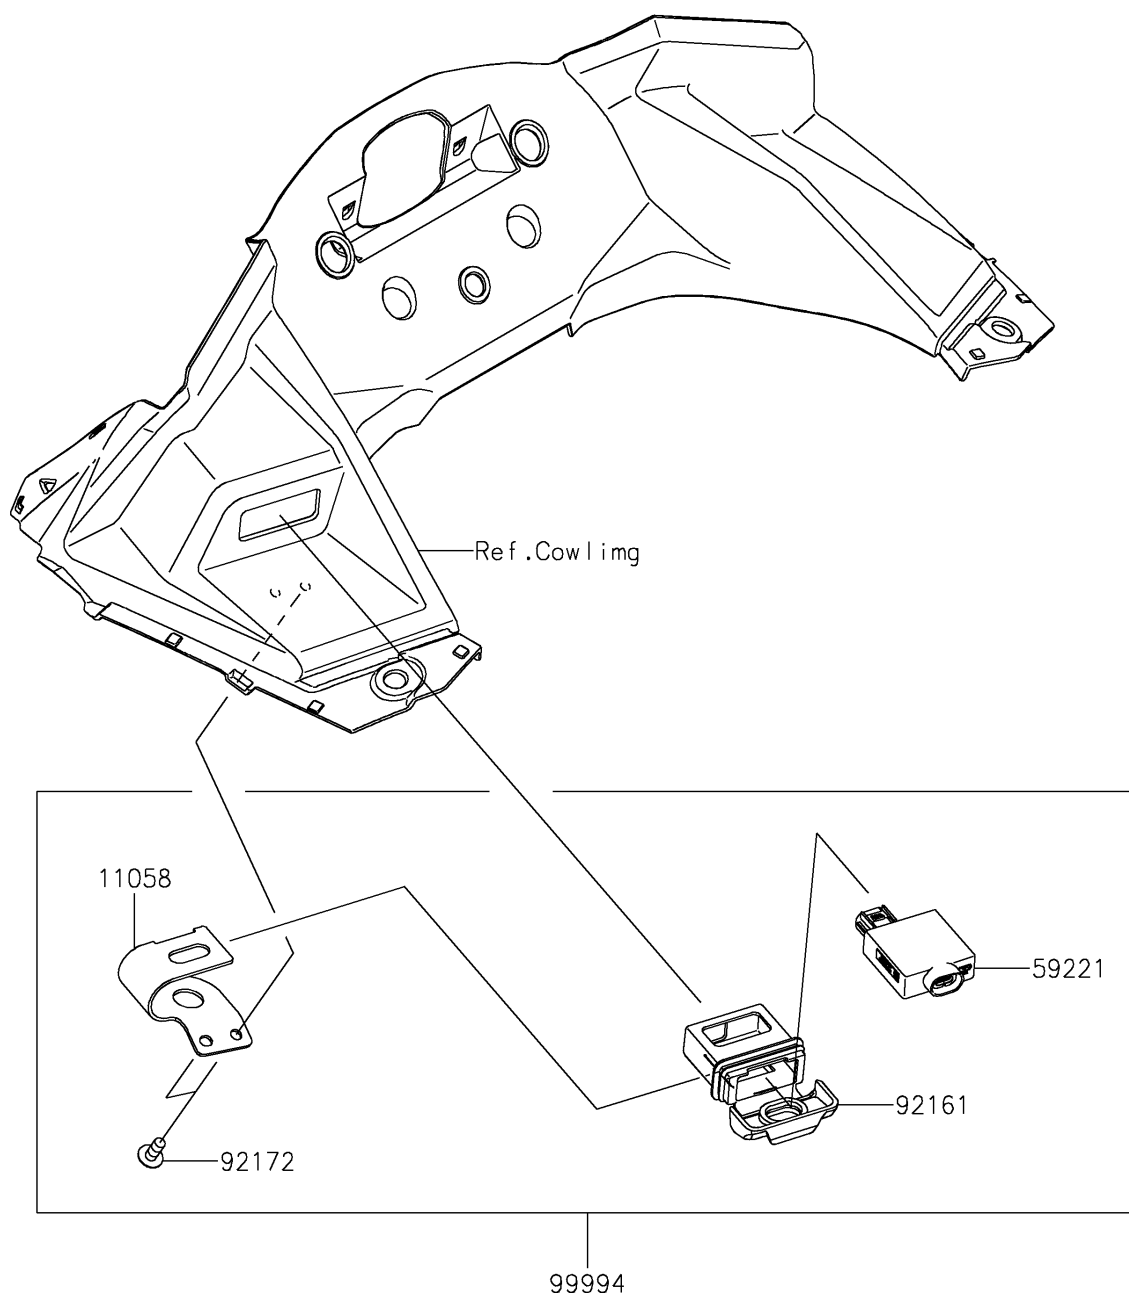

2025 NINJA® 500 ABS

PARTS DIAGRAM

Accessory(USB Output)

F2910B

2025 NINJA[®] 500 ABS

PARTS LIST

Accessory(USB Output)

ITEM NAME

PART NUMBER

QUANTITY
