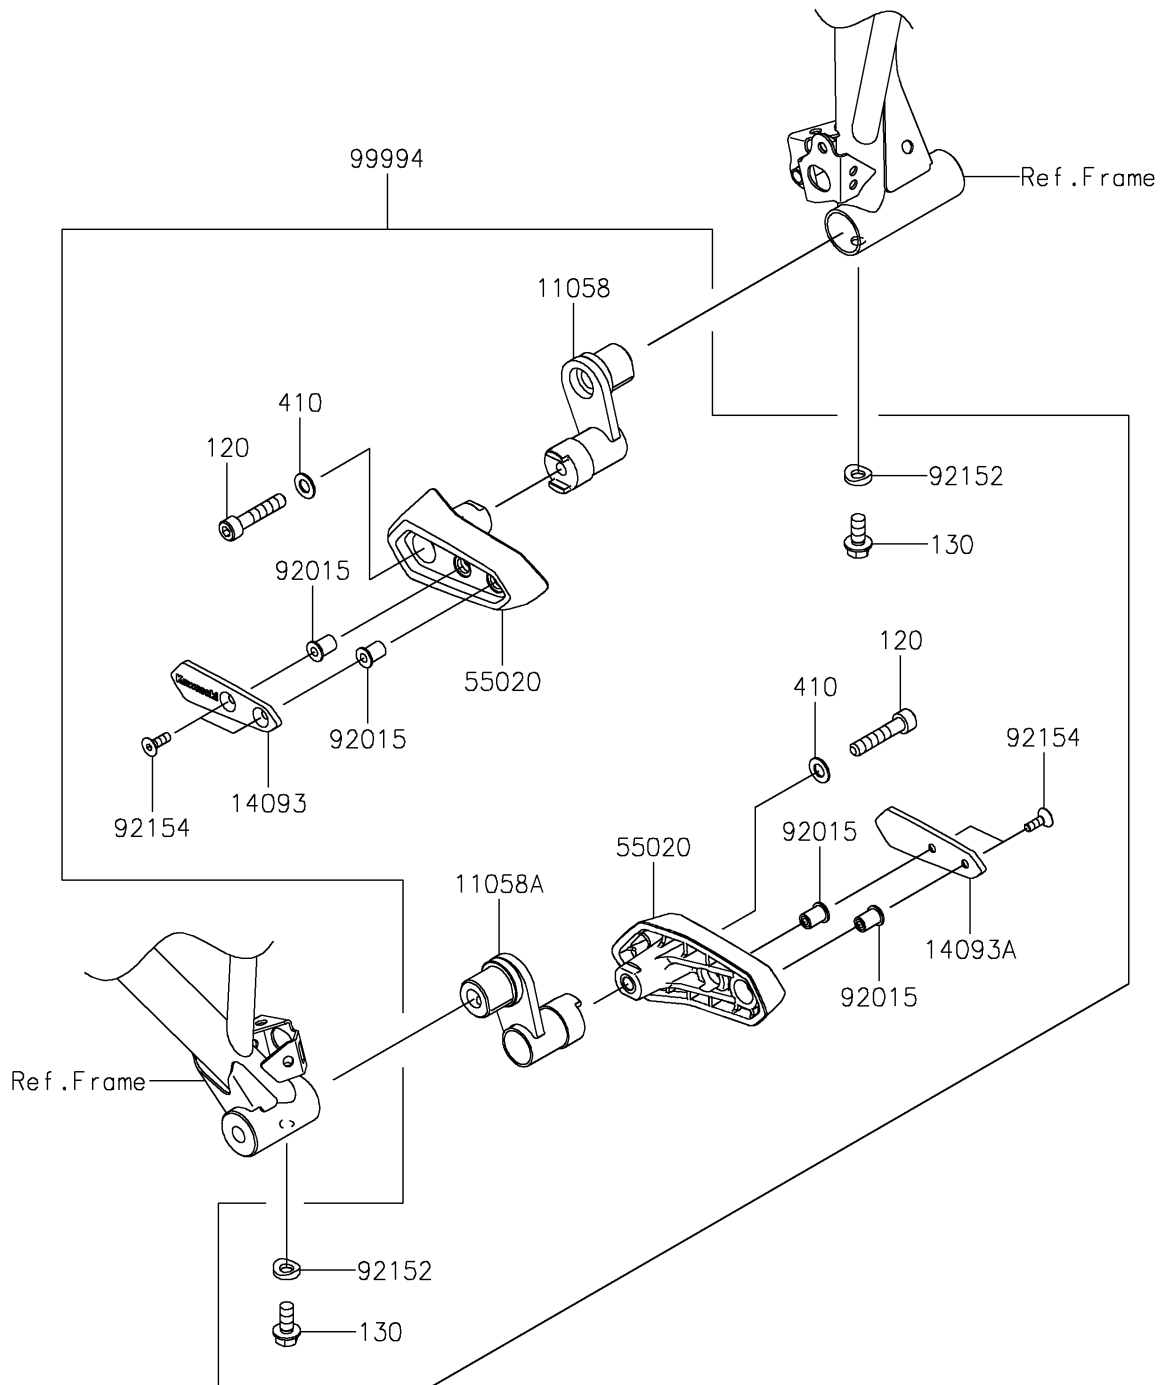

2025 Ninja 500

PARTS DIAGRAM

Accessory(Slider)

F2910A

2025 Ninja 500

PARTS LIST

Accessory(Slider)

ITEM NAME	PART NUMBER	QUANTITY
BRACKET,SLIDER,LH (Ref # 11058)	11058-1213	1
BRACKET,SLIDER,RH (Ref # 11058A)	11058-1214	1
COVER,SLIDER,LH (Ref # 14093)	14093-0971	1
COVER,SLIDER,RH (Ref # 14093A)	14093-0972	1
GUARD (Ref # 55020)	55020-2411	2
NUT,WELL,5MM (Ref # 92015)	92015-1757	4
COLLAR,8.3X16 (Ref # 92152)	92152-2423	2
BOLT,SOCKET,5X16 (Ref # 92154)	92154-4048	4
FRAME SLIDER (Ref # 99994)	99994-2006	1
BOLT-SOCKET,8X40 (Ref # 120)	120CA0840	2
BOLT-FLANGED,8X18 (Ref # 130)	130BB0818	2
WASHER-PLAIN-SMALL,8MM (Ref # 410)	410AA0800	2