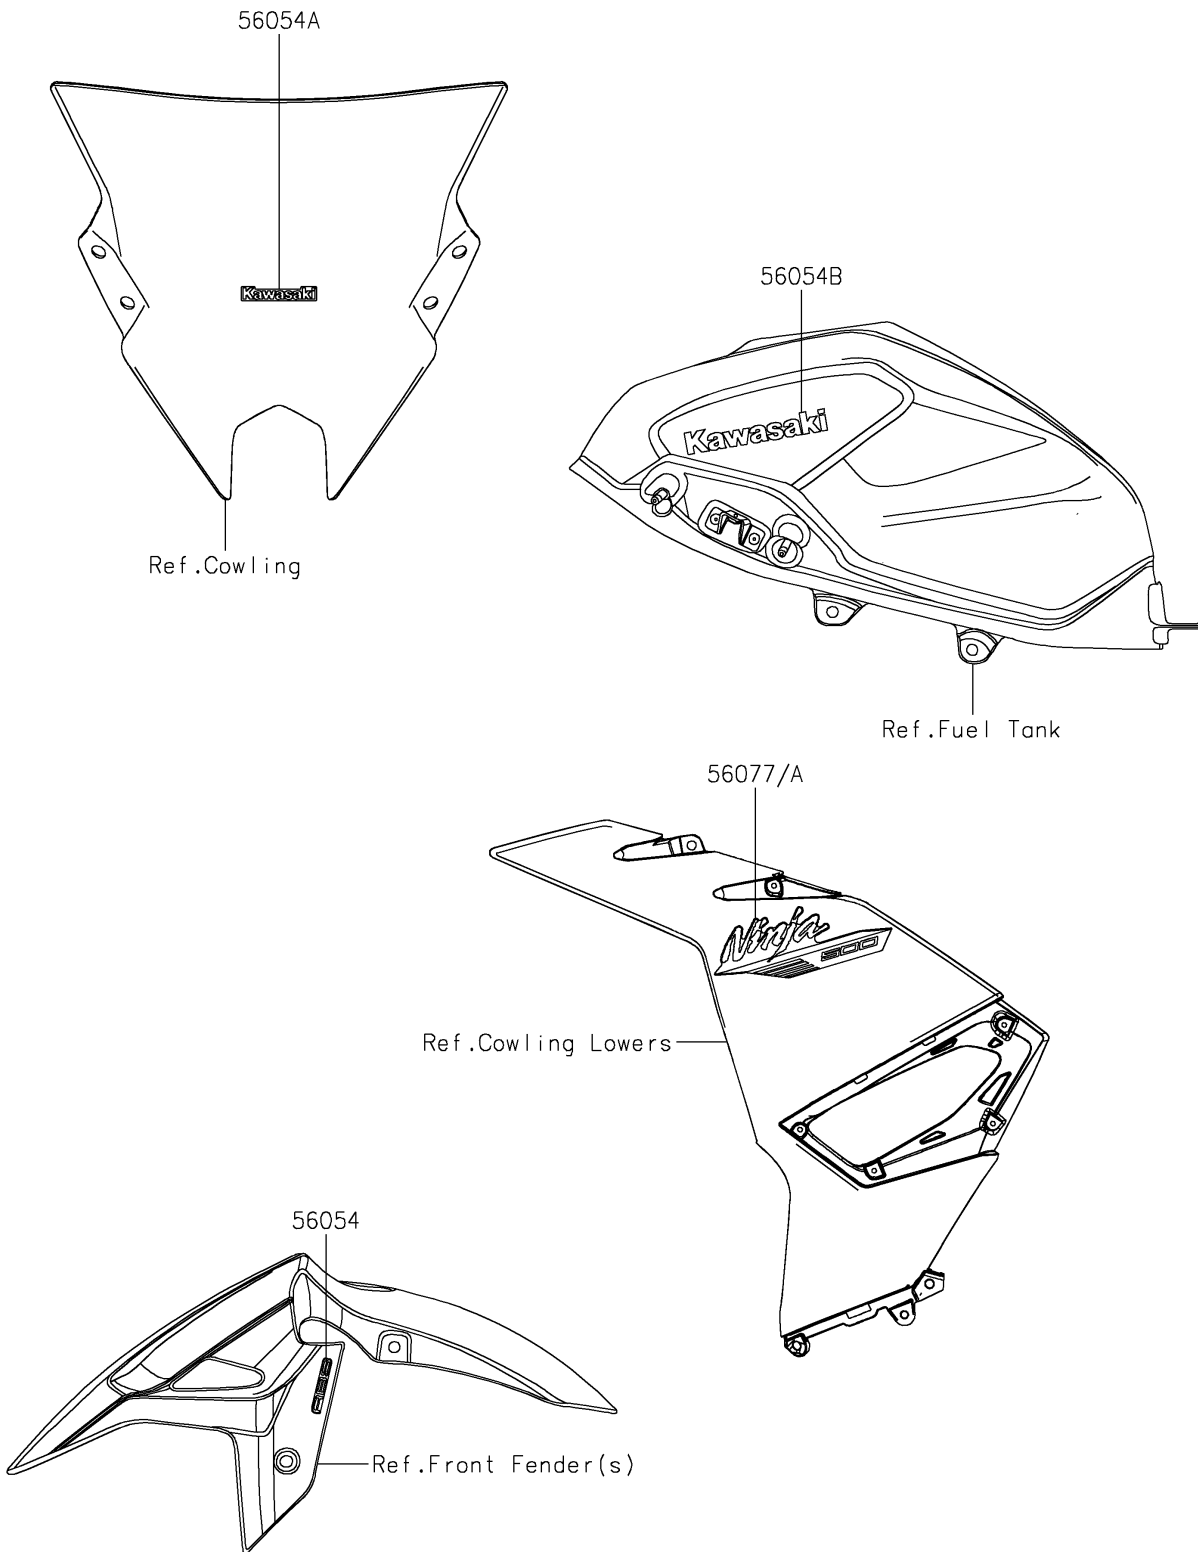

2025 NINJA® 500 ABS

PARTS DIAGRAM

Decals(Gray)(GSFNN/GSFNL)

F2861C

2025 NINJA® 500 ABS

PARTS LIST

Decals(Gray)(GSFNN/GSFNL)

ITEM NAME

PART NUMBER

QUANTITY
