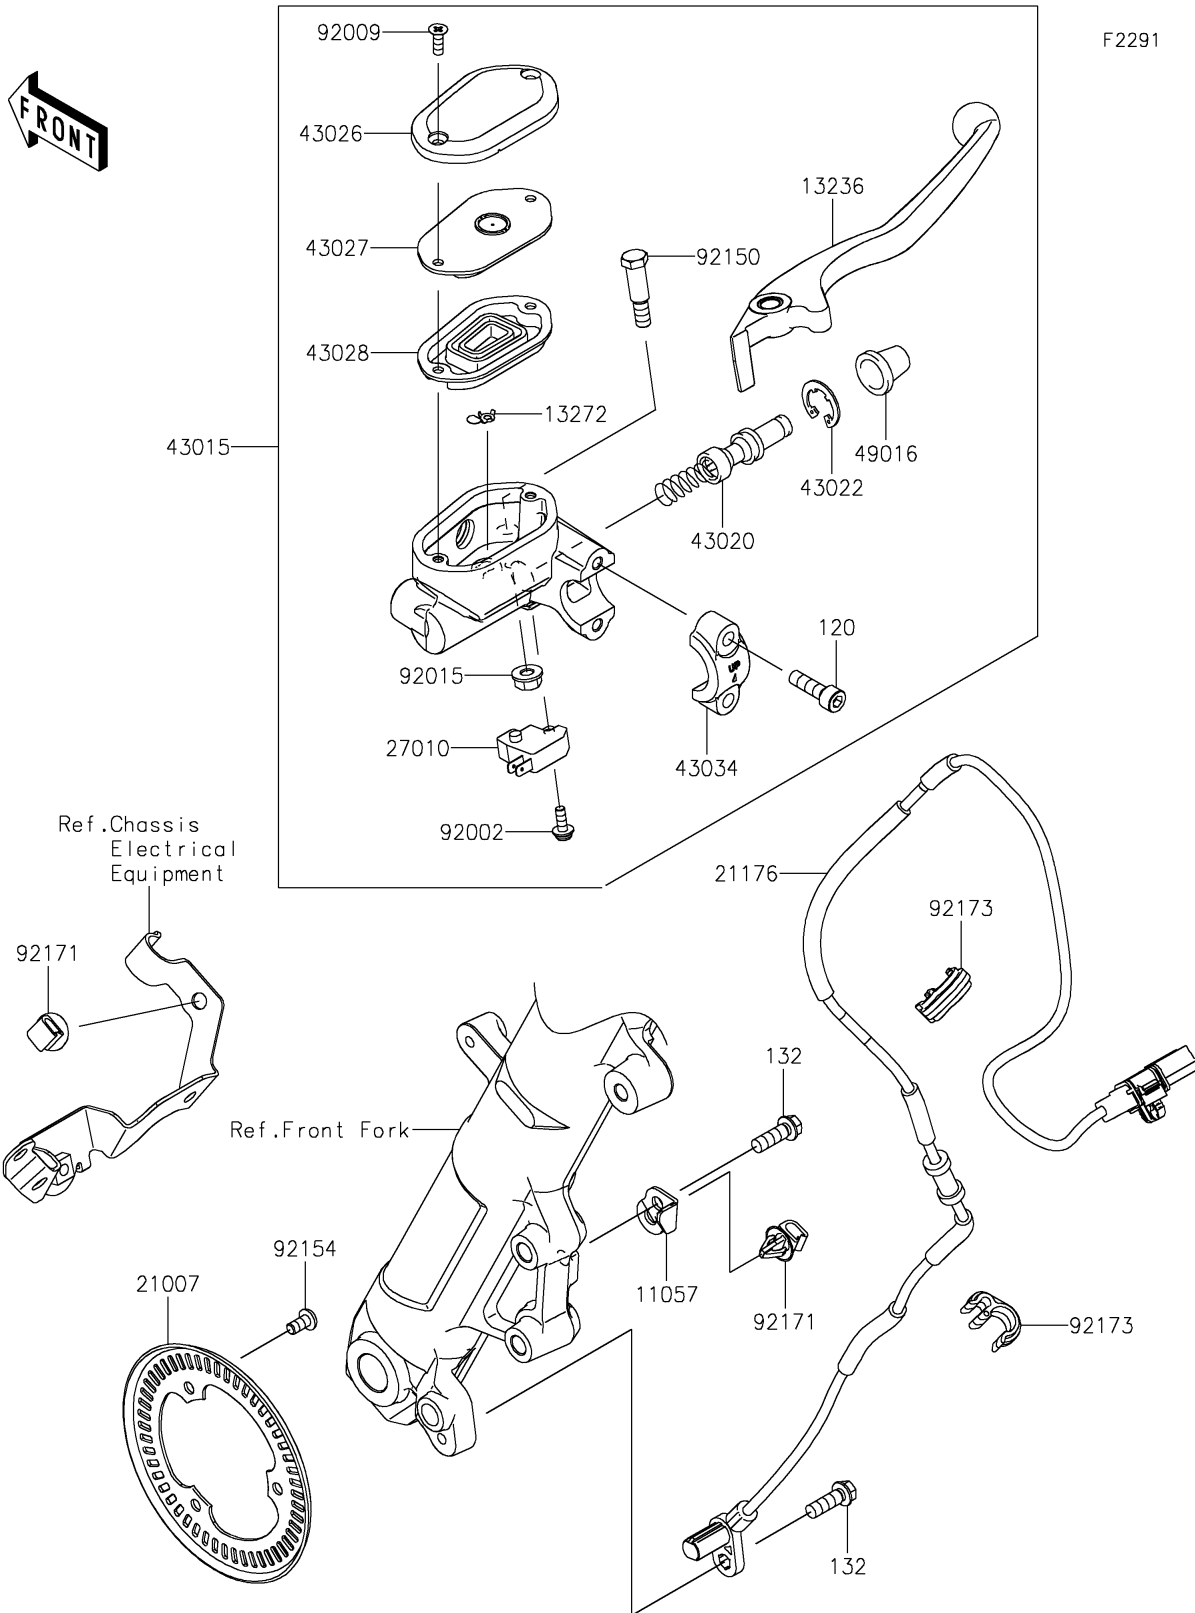

2025 NINJA® 500 ABS

PARTS DIAGRAM

Front Master Cylinder

F2291

2025 NINJA® 500 ABS

PARTS LIST

Front Master Cylinder

ITEM NAME

PART NUMBER

QUANTITY
