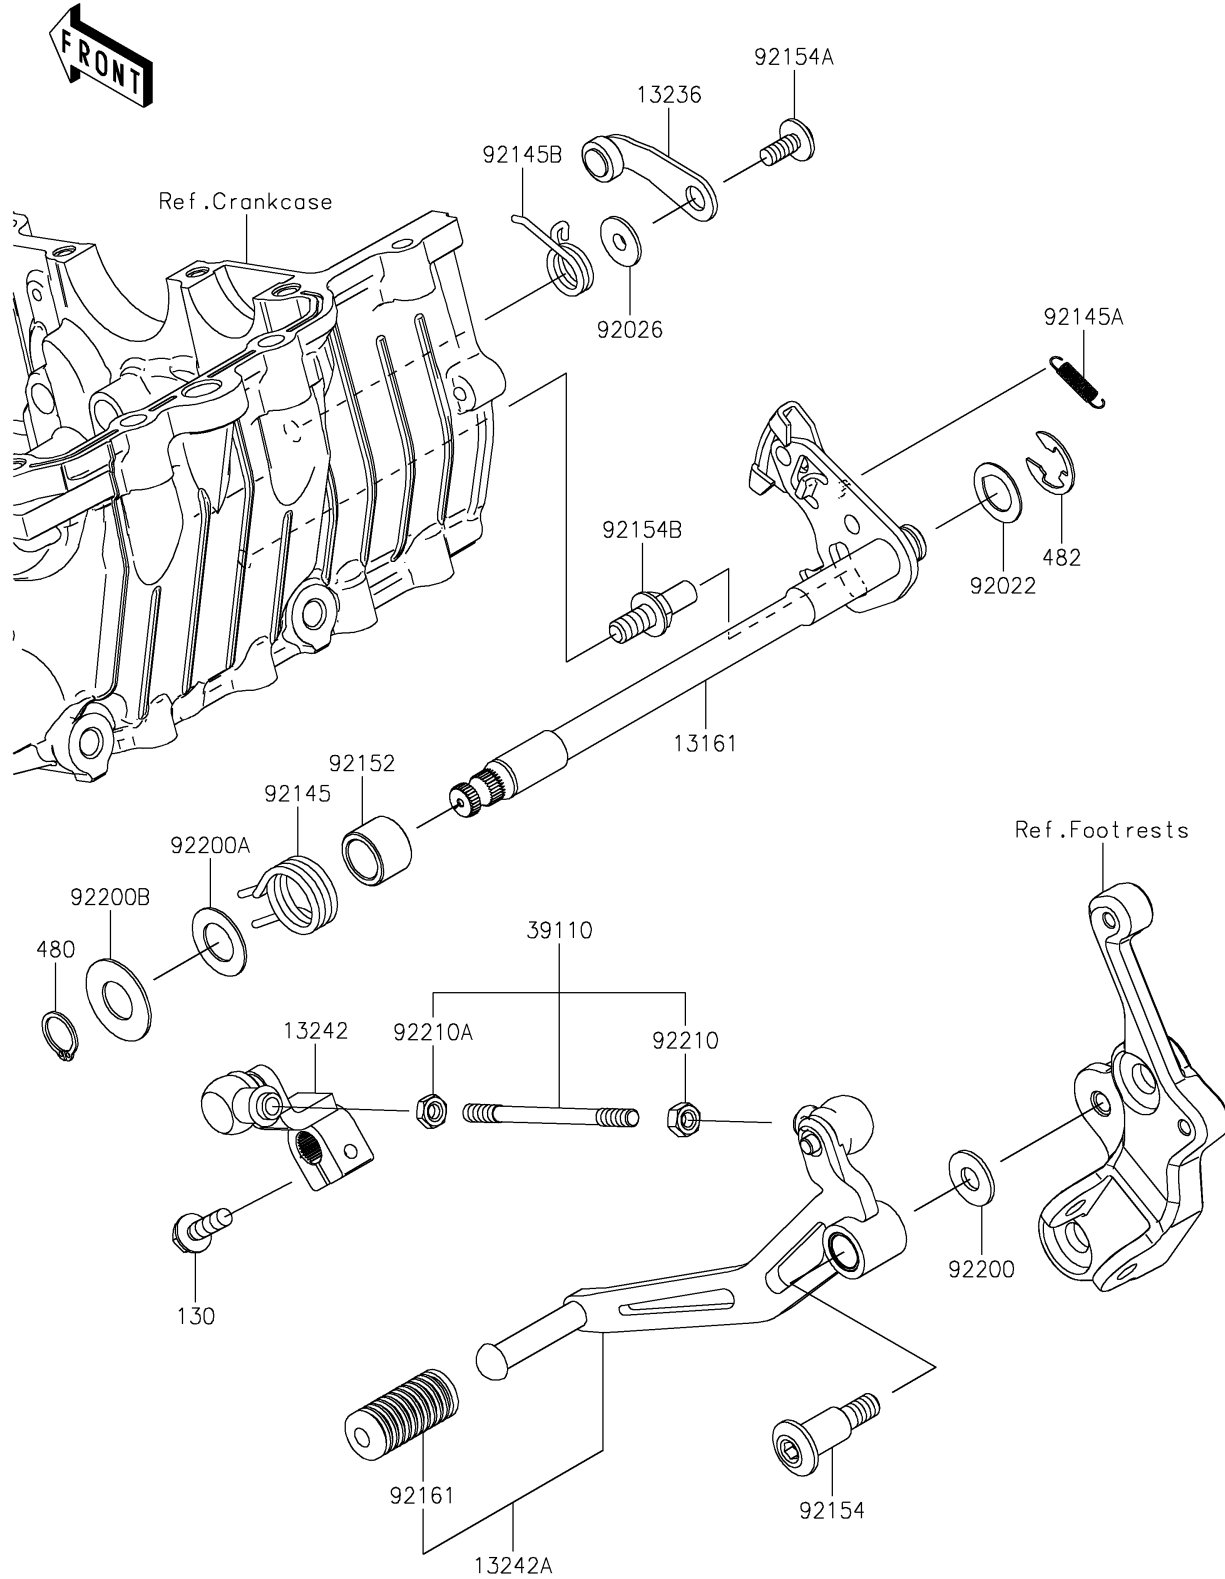

2024 Ninja 500

PARTS DIAGRAM

Gear Change Mechanism

E1370

2024 Ninja 500

PARTS LIST

Gear Change Mechanism

ITEM NAME	PART NUMBER	QUANTITY
-----------	-------------	----------
