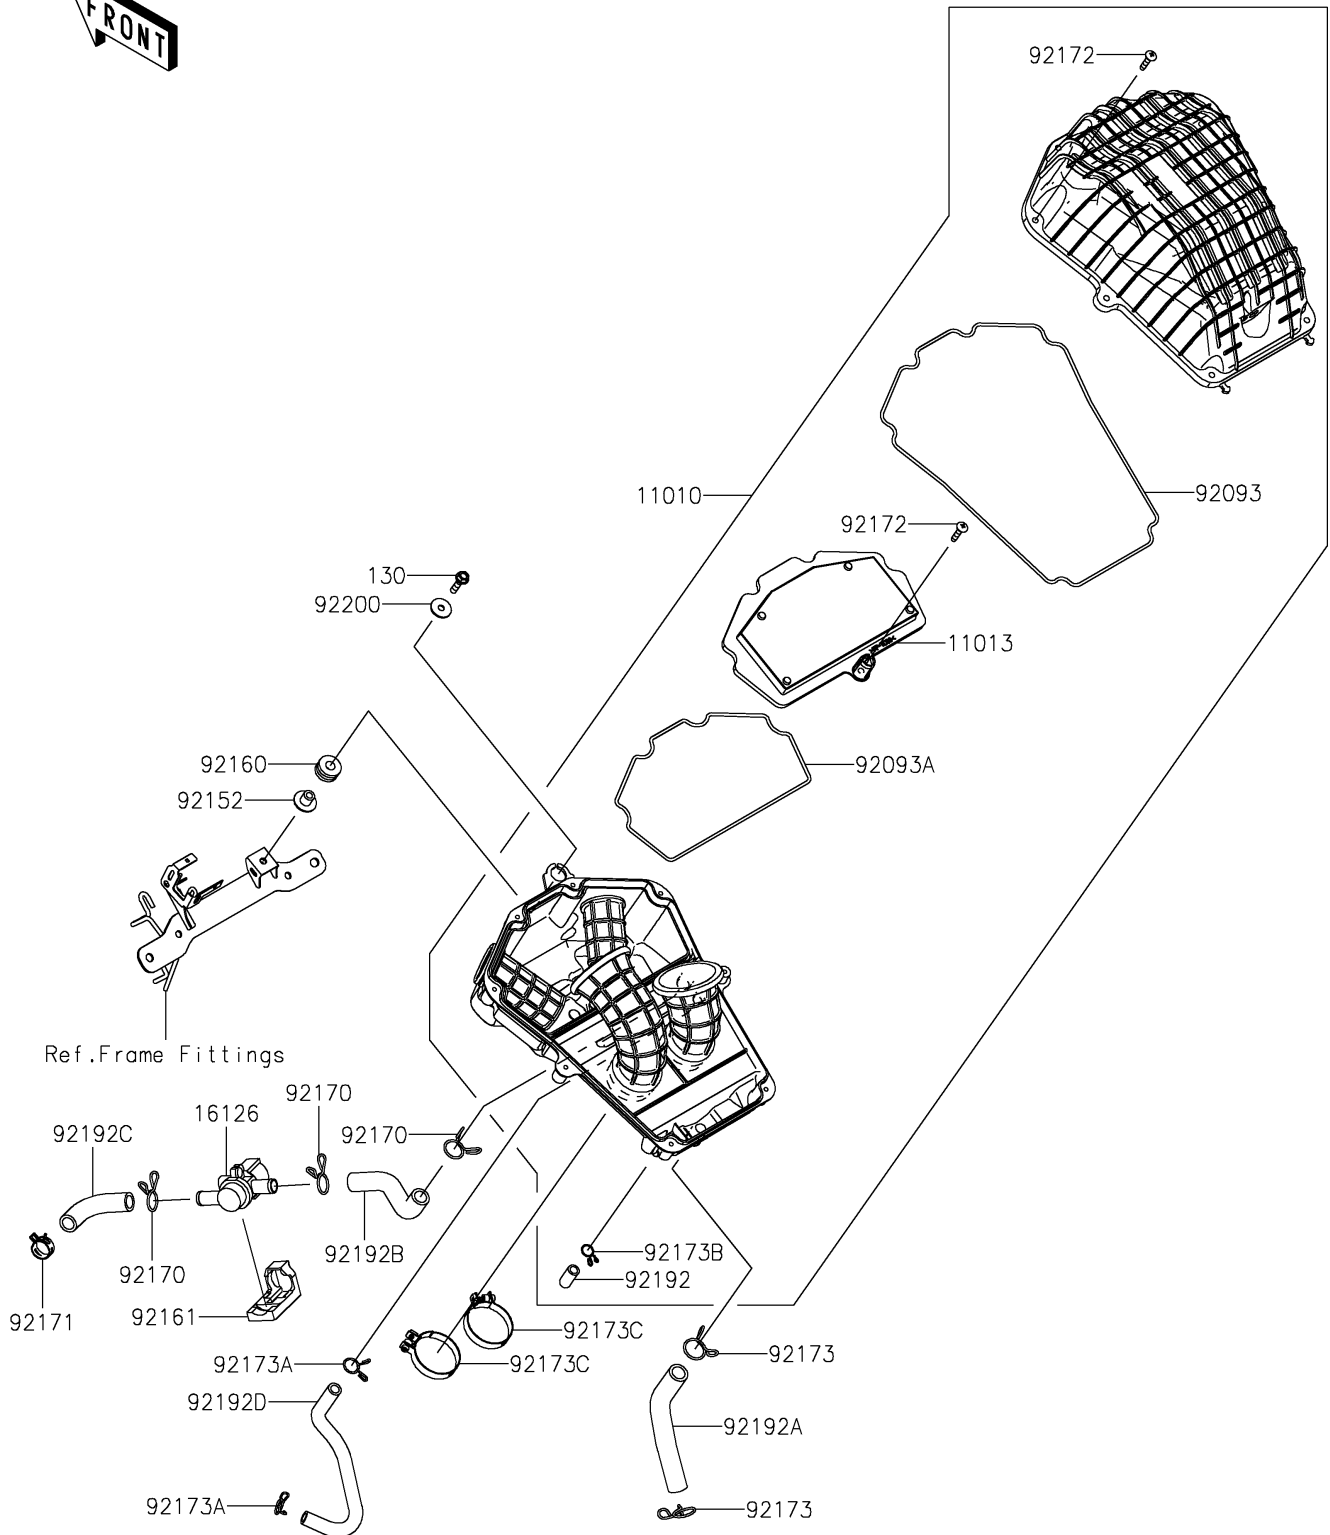

2025 NINJA® 500 ABS

PARTS DIAGRAM

Air Cleaner

E1130

2025 NINJA[®] 500 ABS

PARTS LIST

Air Cleaner

ITEM NAME

PART NUMBER

QUANTITY
