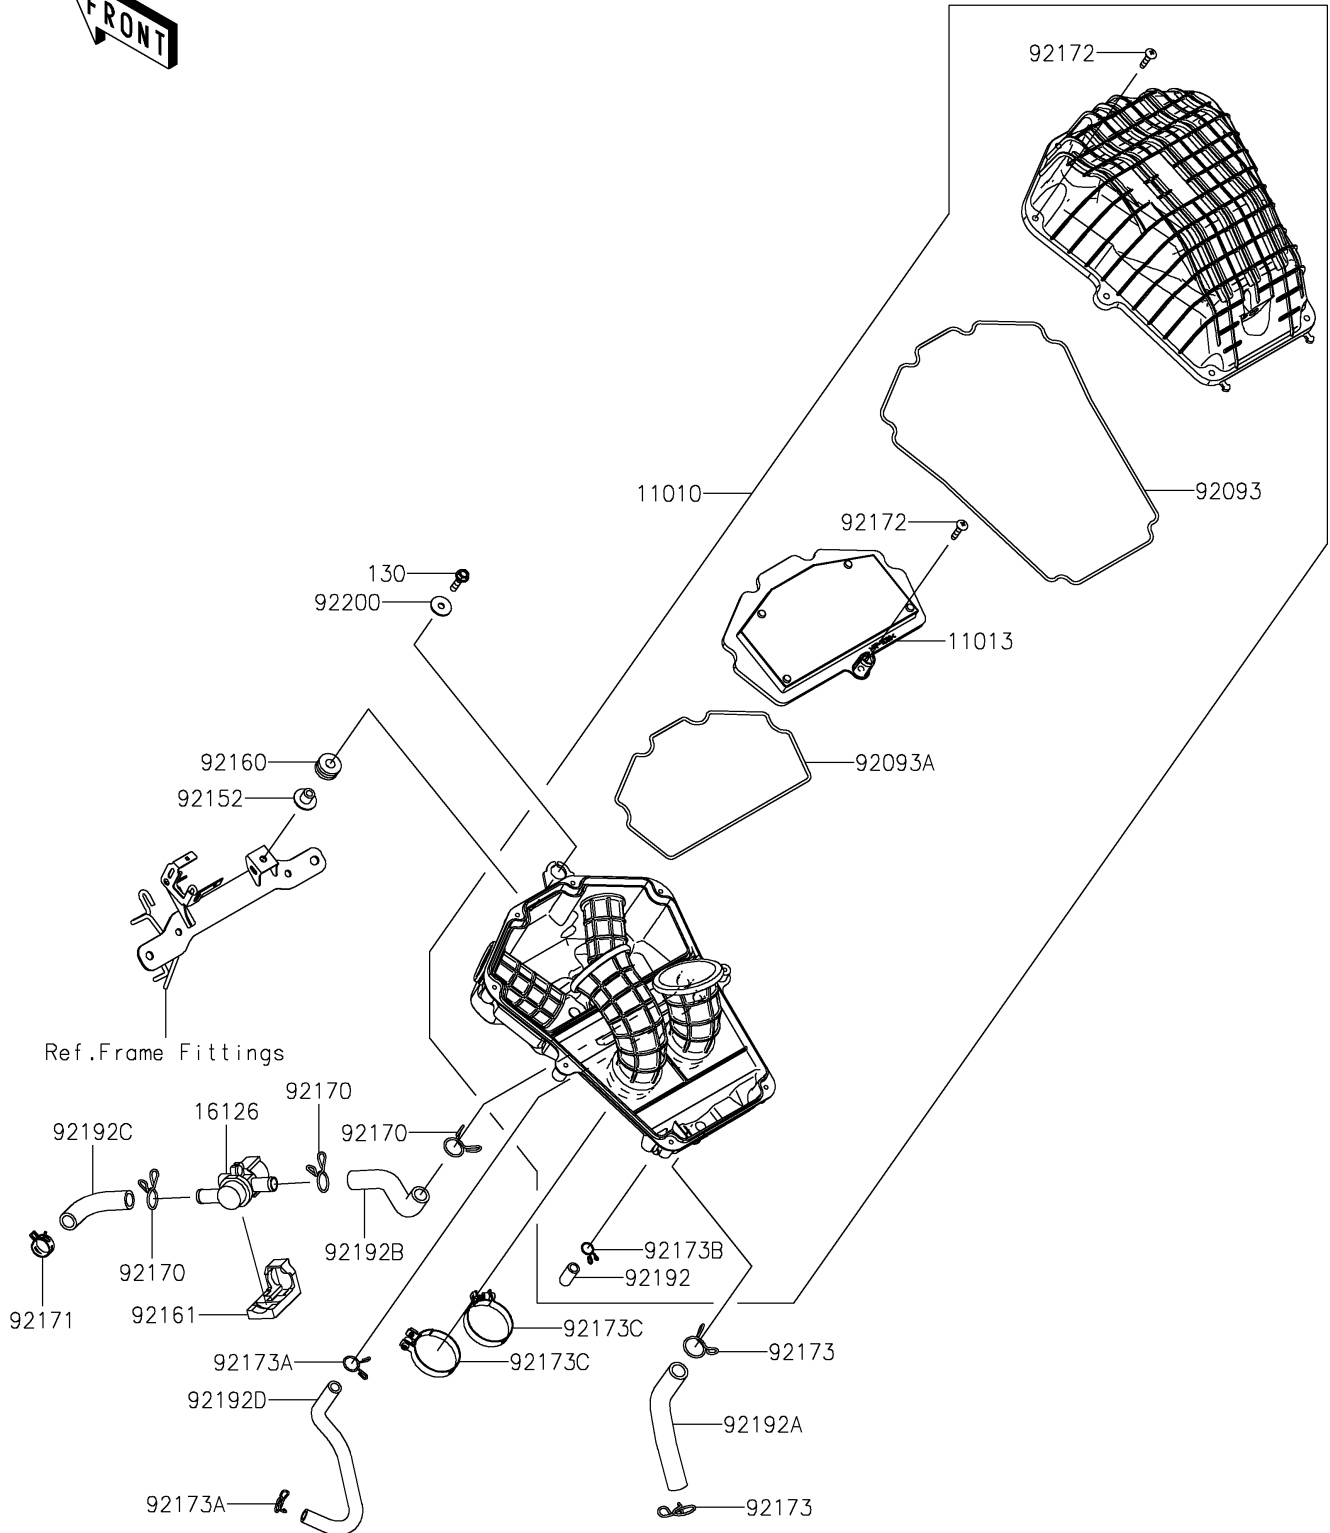

## PARTS DIAGRAM

### Air Cleaner

E1130

## PARTS LIST

### Air Cleaner

ITEM NAME	PART NUMBER	QUANTITY
FILTER-ASSY-AIR (Ref # 11010)	11010-1858	1
ELEMENT-AIR FILTER (Ref # 11013)	11013-0767	1
VALVE,AIR CUT (Ref # 16126)	16126-0744	1
SEAL,CASE (Ref # 92093)	92093-0706	1
SEAL,ELEMENT (Ref # 92093A)	92093-0707	1
COLLAR,6.5X10.5X13.1 (Ref # 92152)	92152-0547	1
DAMPER (Ref # 92160)	92160-1162	1
DAMPER (Ref # 92161)	92161-1933	1
CLAMP (Ref # 92170)	92170-1017	3
CLAMP,18.8MM (Ref # 92171)	92171-2056	1
SCREW,5X25 (Ref # 92172)	92172-0891	9
CLAMP,20MM (Ref # 92173)	92173-0190	2
CLAMP,14MM (Ref # 92173A)	92173-0192	2
CLAMP (Ref # 92173B)	92173-1714	1
CLAMP (Ref # 92173C)	92173-2714	2
TUBE,DRAIN CLEAN (Ref # 92192)	92192-1744	1
TUBE,BREATHER (Ref # 92192A)	92192-1810	1
TUBE,AIR CUT VALVE-AIR CLEANER (Ref # 92192B)	92192-1811	1
TUBE,AIR CUT VALVE-HEAD CAP (Ref # 92192C)	92192-1812	1
TUBE,ISC-AIR CLEANER (Ref # 92192D)	92192-1813	1
WASHER,6.5X22X1.6 (Ref # 92200)	92200-1087	1
BOLT-FLANGED,6X25 (Ref # 130)	130BB0625	1