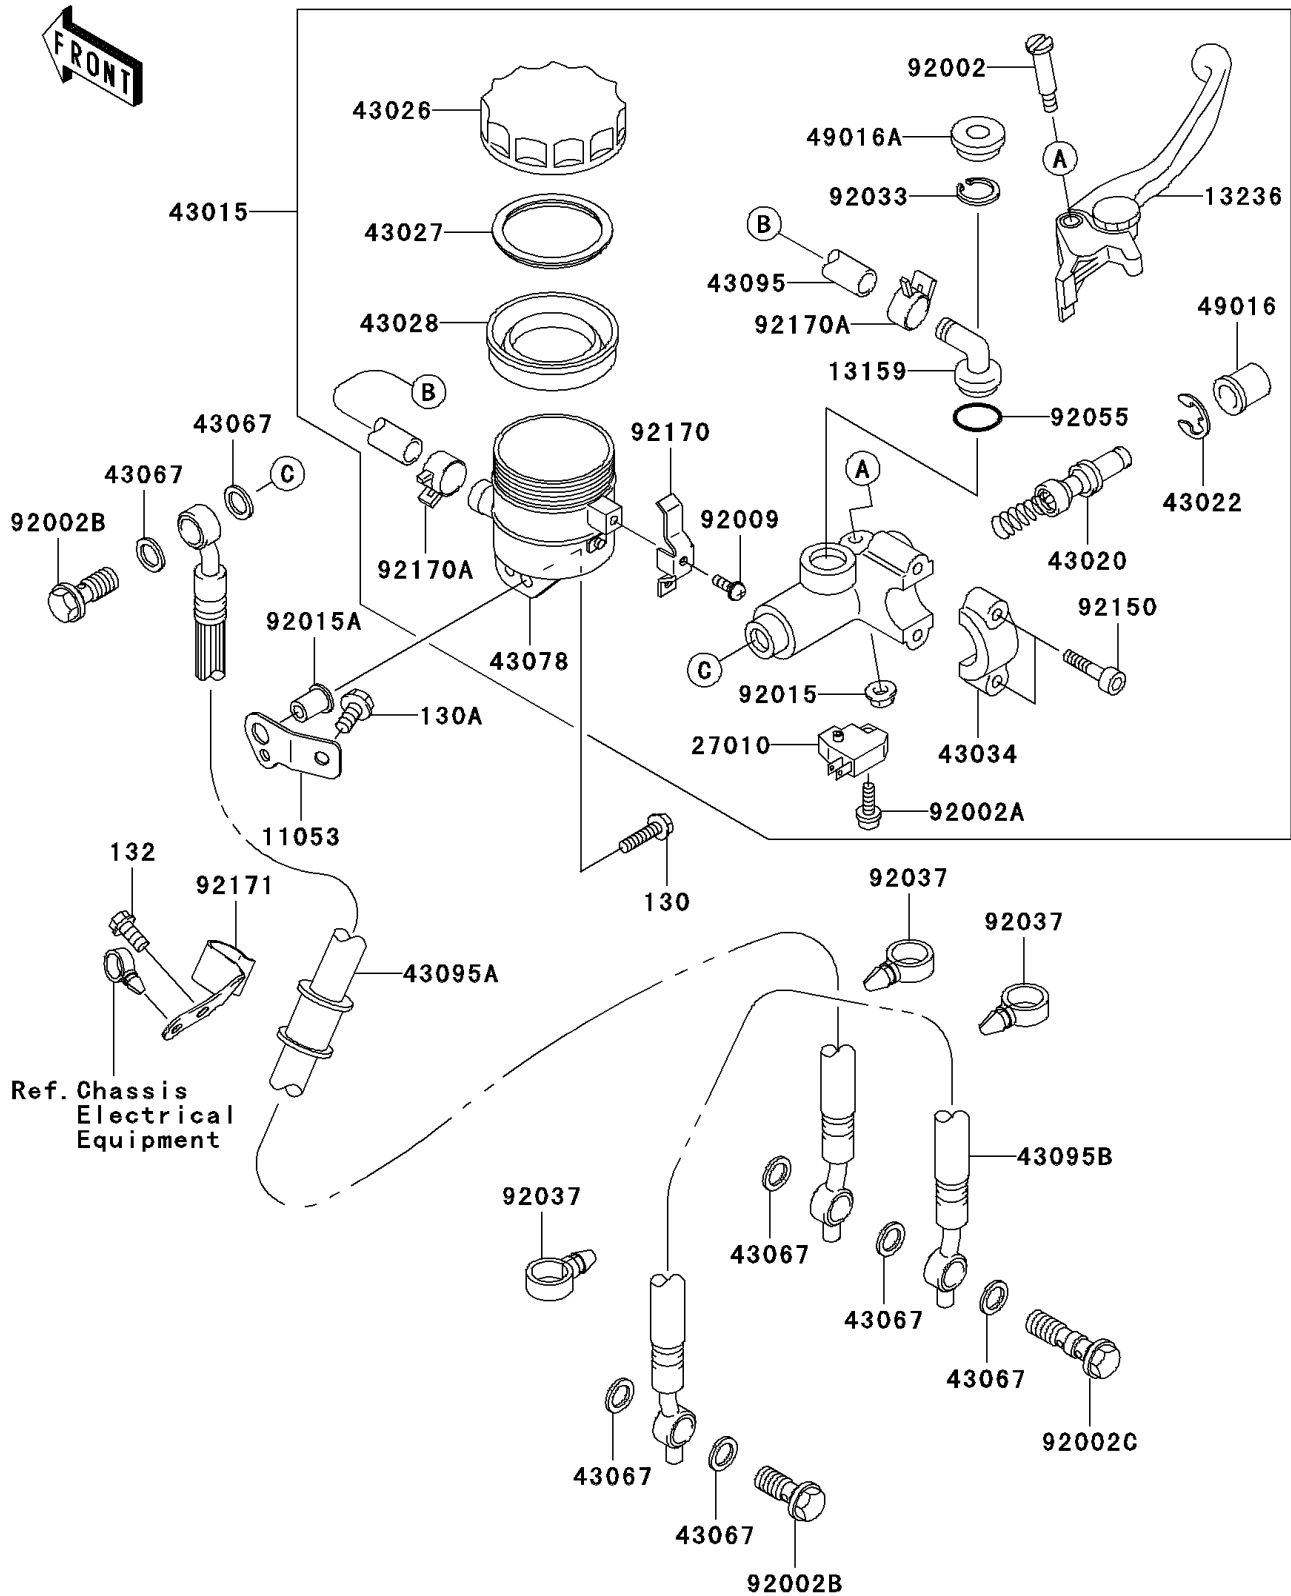

2004 Ninja® ZX™-6RR

PARTS DIAGRAM

Front Master Cylinder

F2291

2004 Ninja® ZX™-6RR

PARTS LIST

Front Master Cylinder

ITEM NAME

PART NUMBER

QUANTITY
