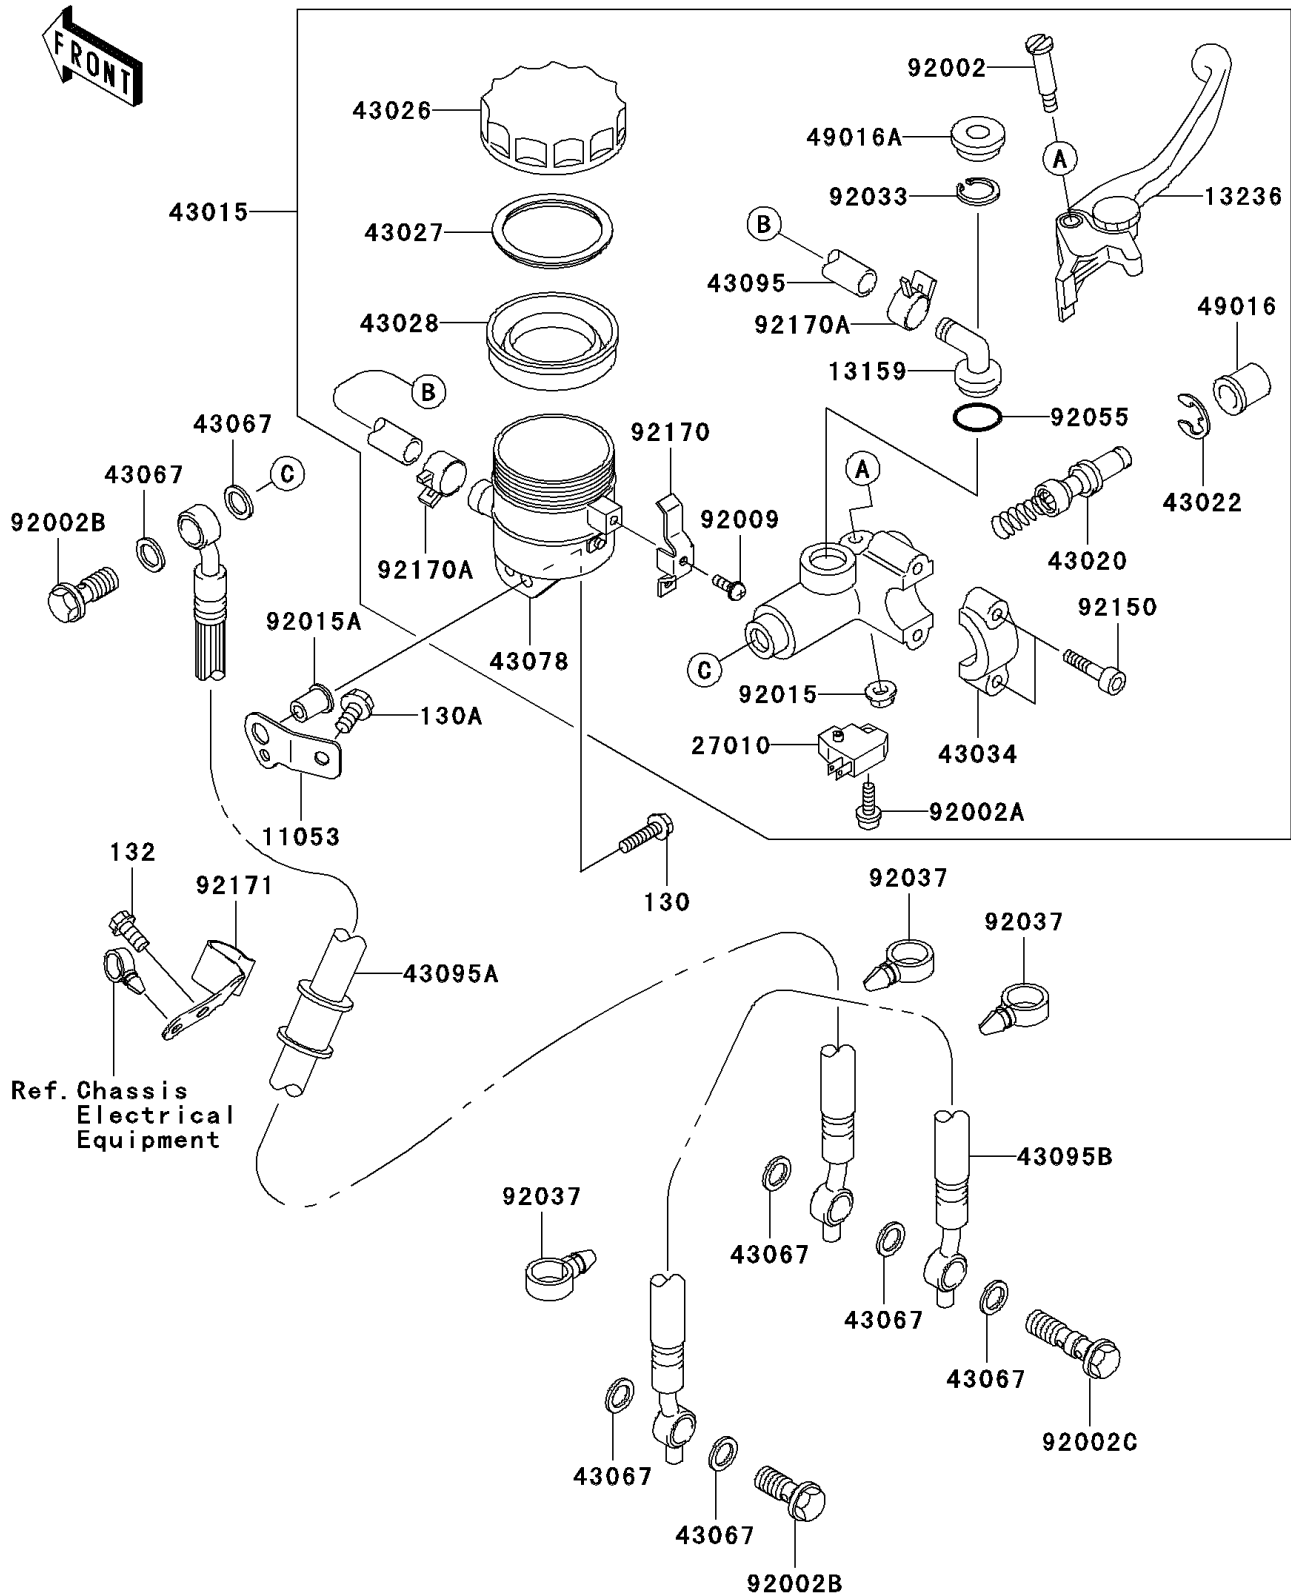

## PARTS DIAGRAM Front Master Cylinder

F2291

## PARTS LIST

### Front Master Cylinder

**ITEM NAME**

**PART NUMBER**

**QUANTITY**

---