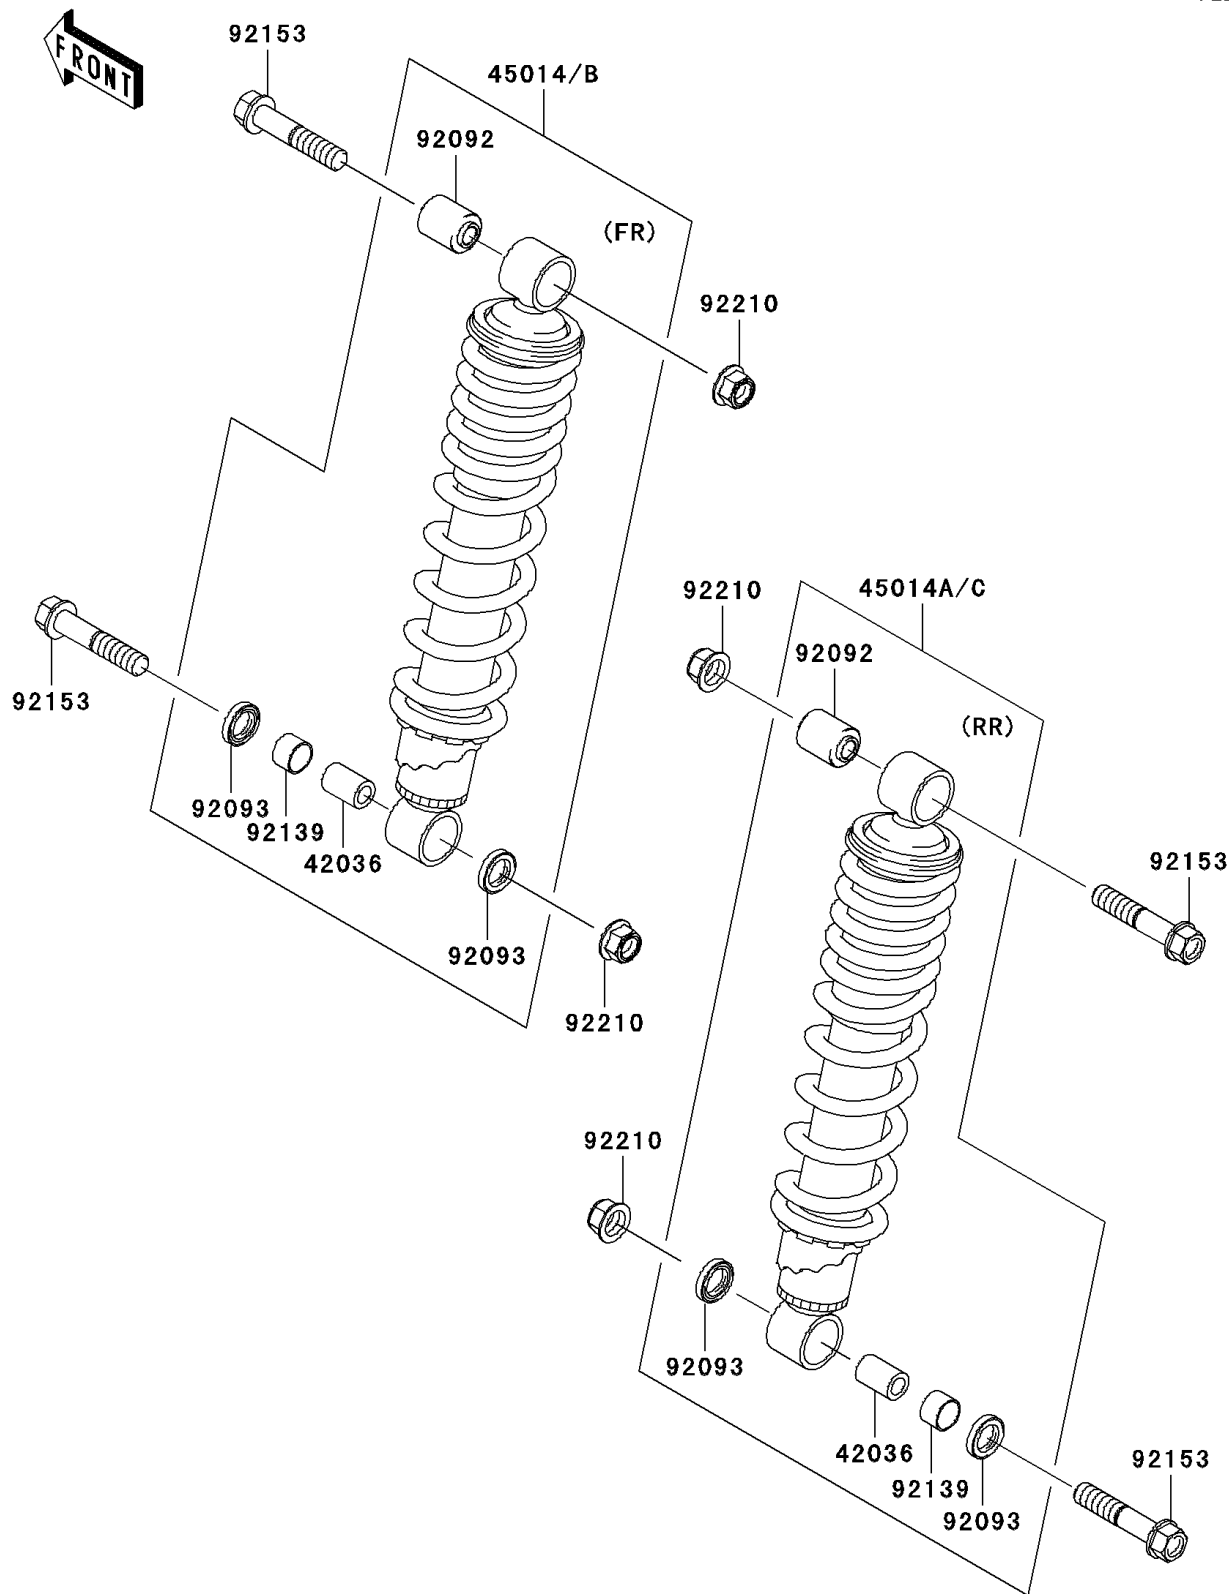

2010 Brute Force 650 4x4i (Canada Only)

PARTS DIAGRAM

Shock Absorber(s)

F2280

2010 Brute Force 650 4x4i (Canada Only)

PARTS LIST

Shock Absorber(s)

ITEM NAME	PART NUMBER	QUANTITY
SLEEVE (Ref # 42036)	42036-0018	4
SHOCKABSORBER,FR,E COAT BLACK (Ref # 45014B)	45014-0203-17D	2
SHOCKABSORBER,RR,E COAT BLACK (Ref # 45014C)	45014-0204-17D	2
BUSHING-RUBBER (Ref # 92092)	92092-0007	4
SEAL (Ref # 92093)	92093-0033	8
BUSHING (Ref # 92139)	92139-0084	4
BOLT,FLANGED,10X50 (Ref # 92153)	92153-1139	8
NUT,LOCK,FLANGED,10MM (Ref # 92210)	92210-0276	8