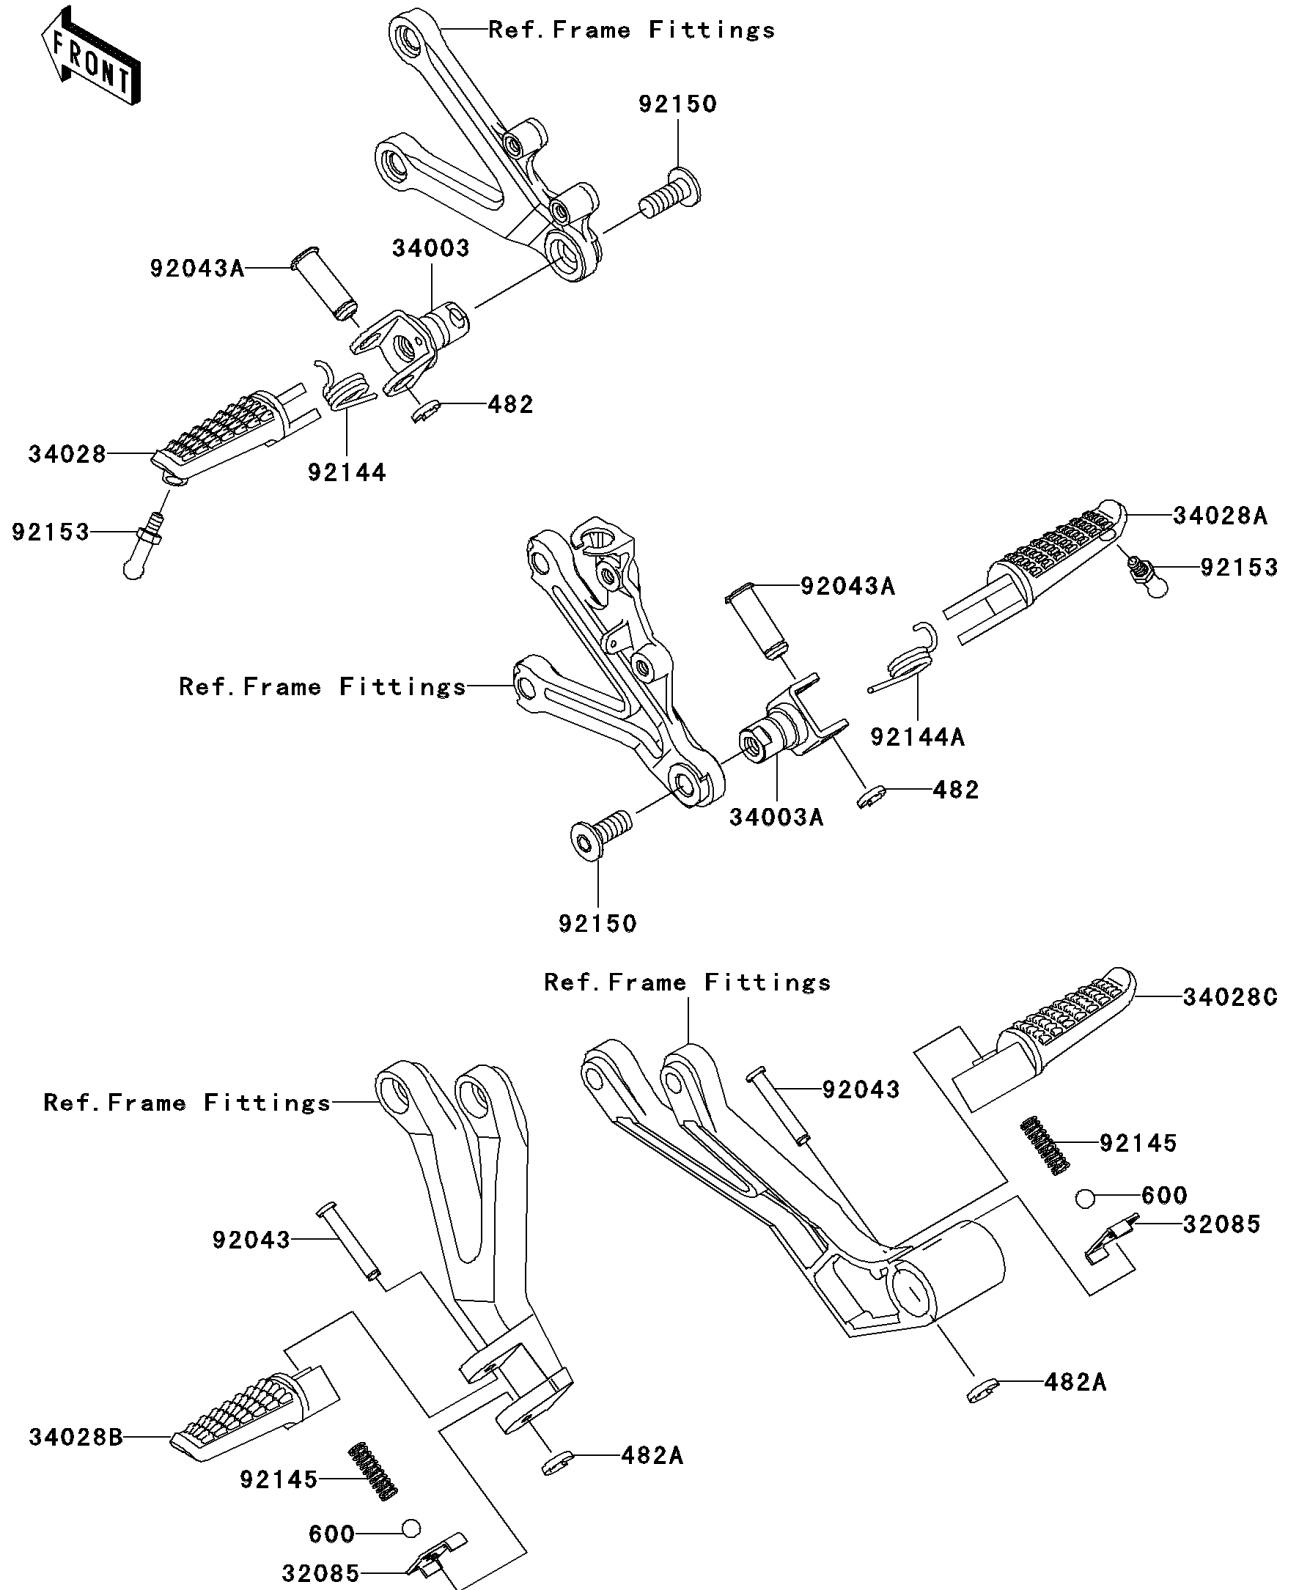

2004 Ninja[®] ZX[™]-6RR

PARTS DIAGRAM

Footrests

F2160

2004 Ninja® ZX™-6RR

PARTS LIST

Footrests

ITEM NAME

PART NUMBER

QUANTITY
