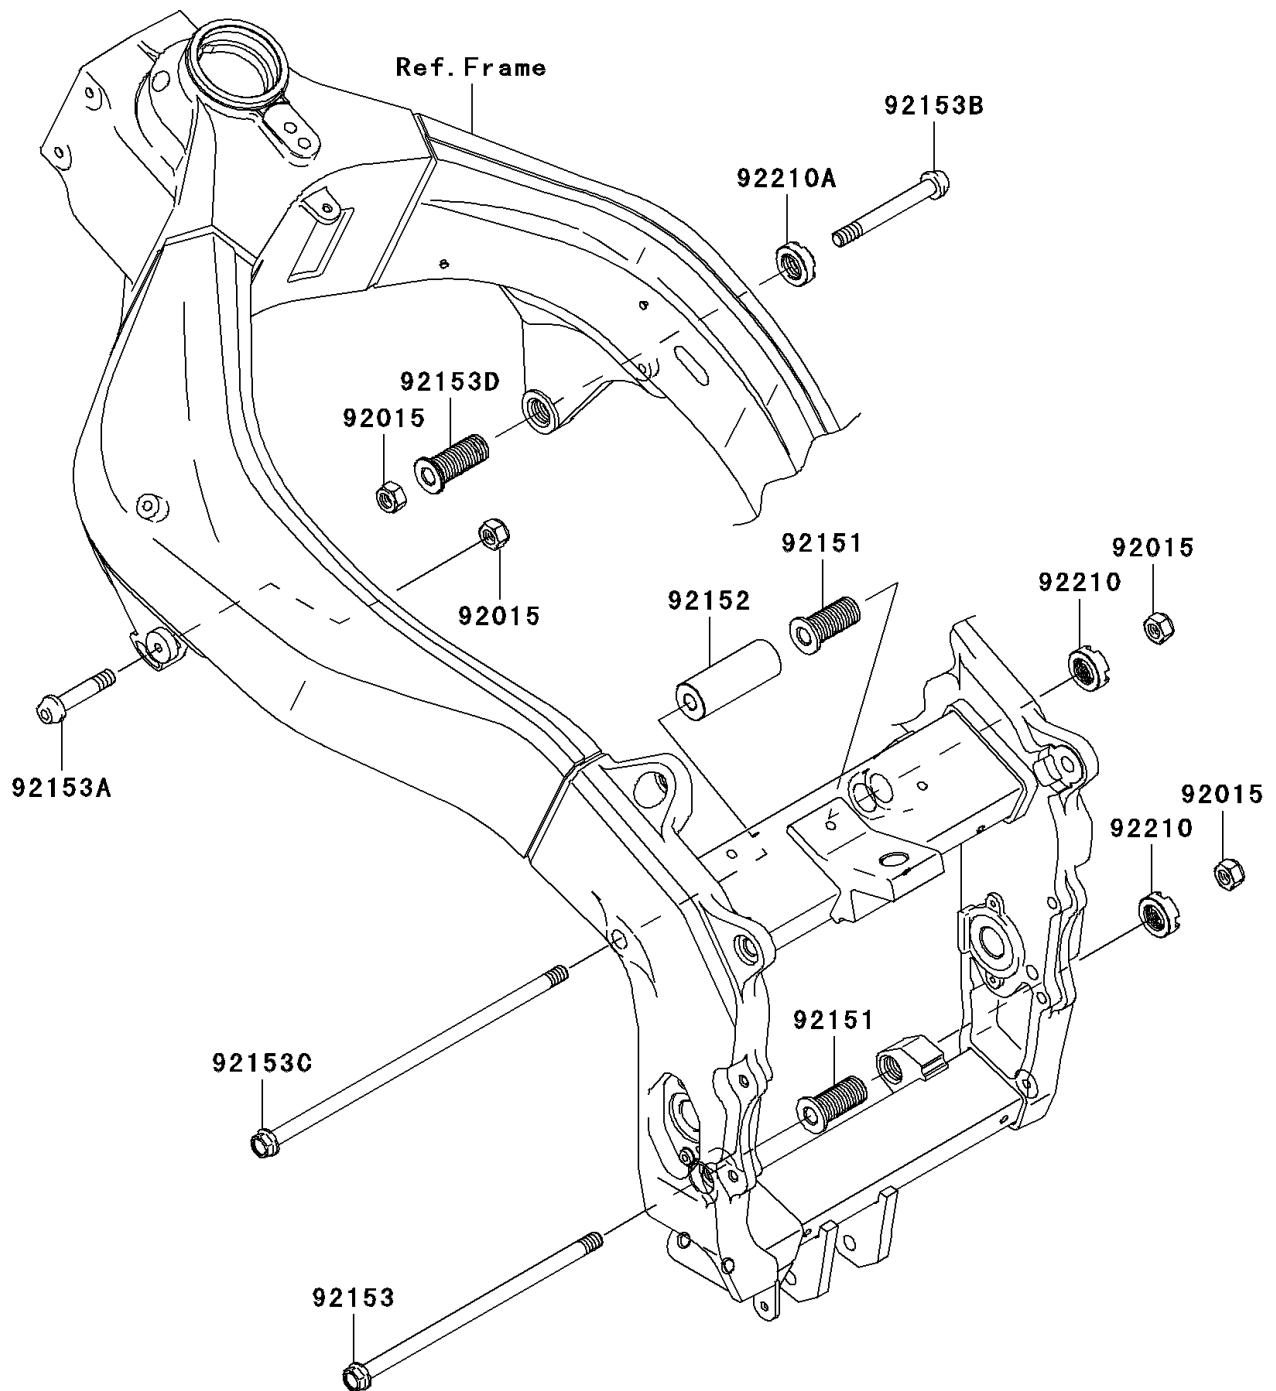

2004 Ninja[®] ZX[™]-6RR

PARTS DIAGRAM

Engine Mount

F2122

2004 Ninja® ZX™-6RR

PARTS LIST

Engine Mount

ITEM NAME

PART NUMBER

QUANTITY
