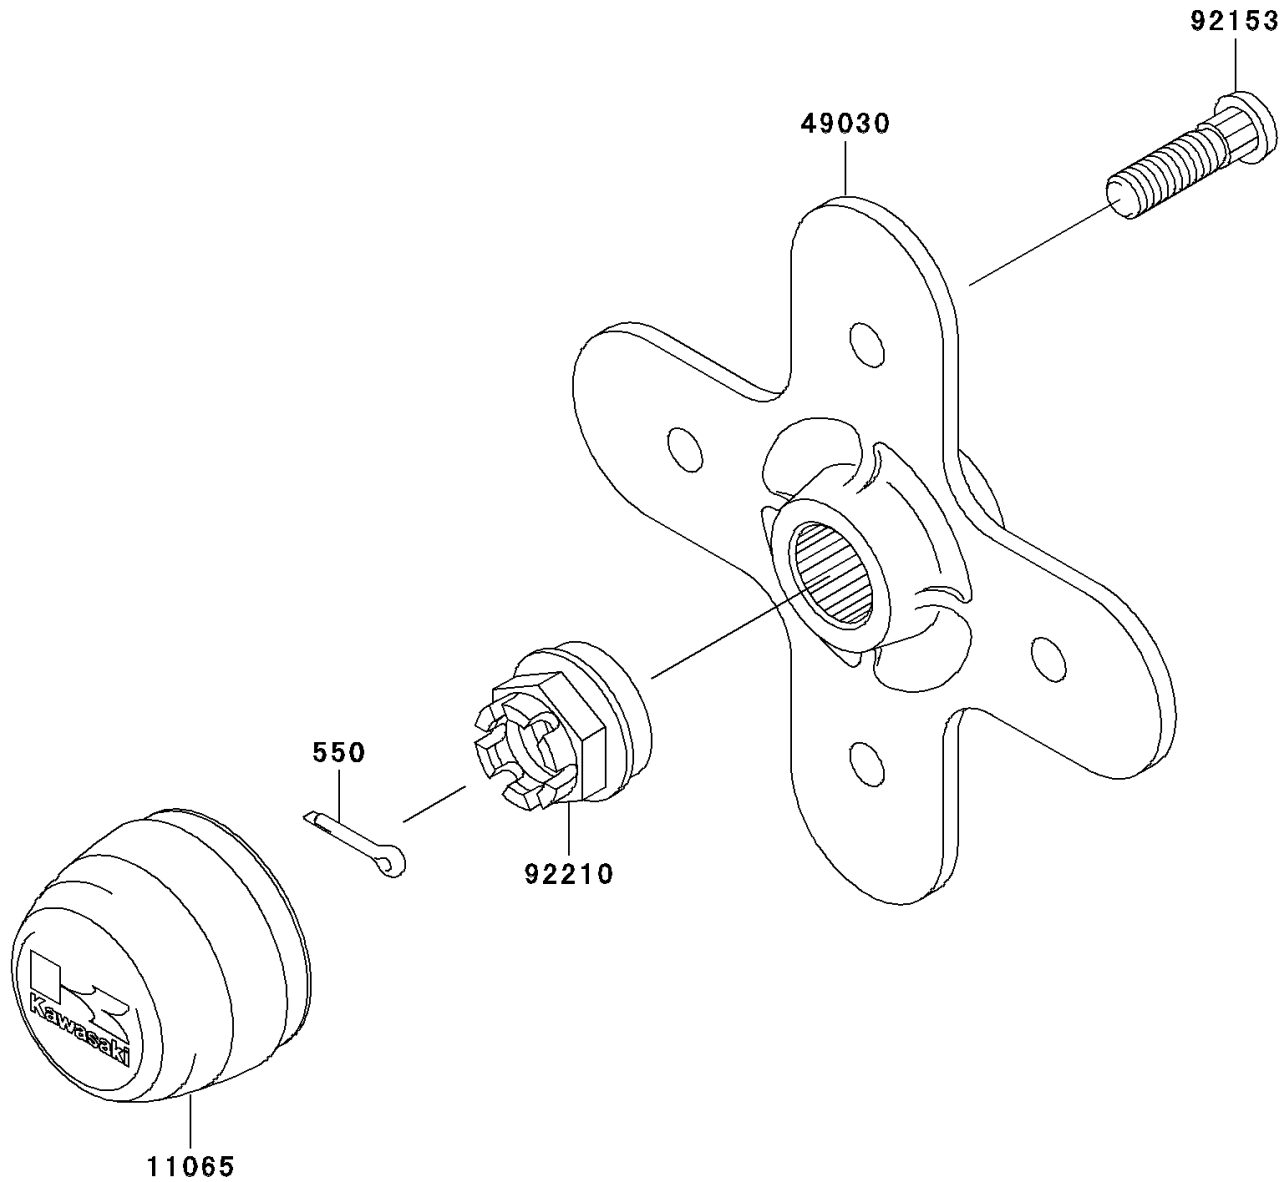

2010 Brute Force 650 4x4i (Canada Only)

PARTS DIAGRAM

Rear Hub

F2240

2010 Brute Force 650 4x4i (Canada Only)

Kawasaki
Let the Good Times Roll®

PARTS LIST

Rear Hub

ITEM NAME	PART NUMBER	QUANTITY
PIN-COTTER,4.0X25 (Ref # 550)	550AA4025	2
CAP,WHEEL (Ref # 11065)	11065-0108	2
HUB,RR (Ref # 49030)	49030-0009	2
BOLT,10X36.5 (Ref # 92153)	92153-0890	8
NUT,CASTLE,20MM (Ref # 92210)	92210-1381	2