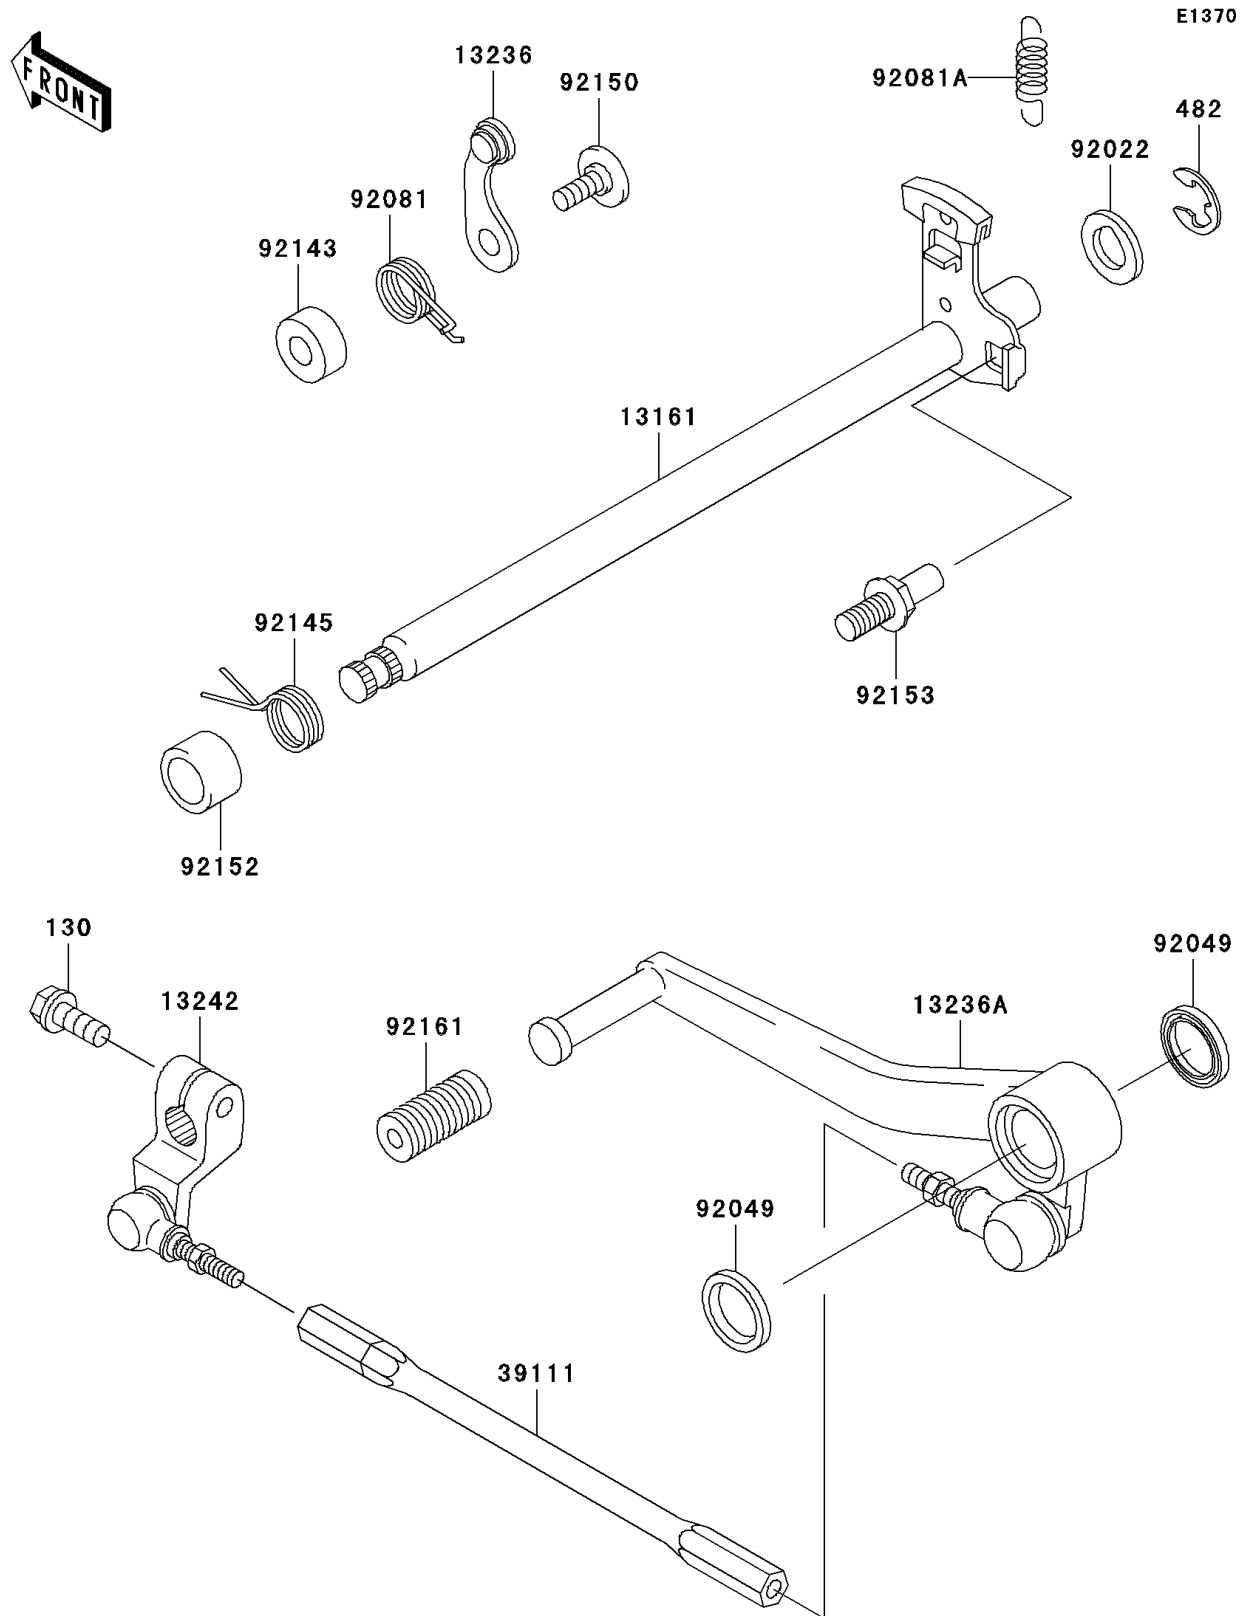

2004 Ninja[®] ZX[™]-6RR

PARTS DIAGRAM

Gear Change Mechanism

2004 Ninja® ZX™-6RR

PARTS LIST

Gear Change Mechanism

ITEM NAME

PART NUMBER

QUANTITY
