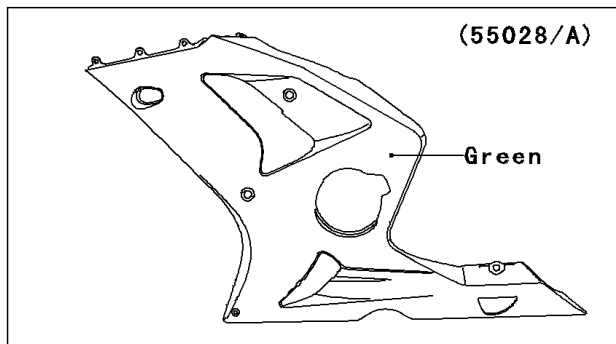

2003 Ninja[®] ZX[™]-6RR

PARTS DIAGRAM

Cowling Lower

F2872

W0D

2003 Ninja® ZX™-6RR

PARTS LIST

Cowling Lowers

ITEM NAME

PART NUMBER

QUANTITY
