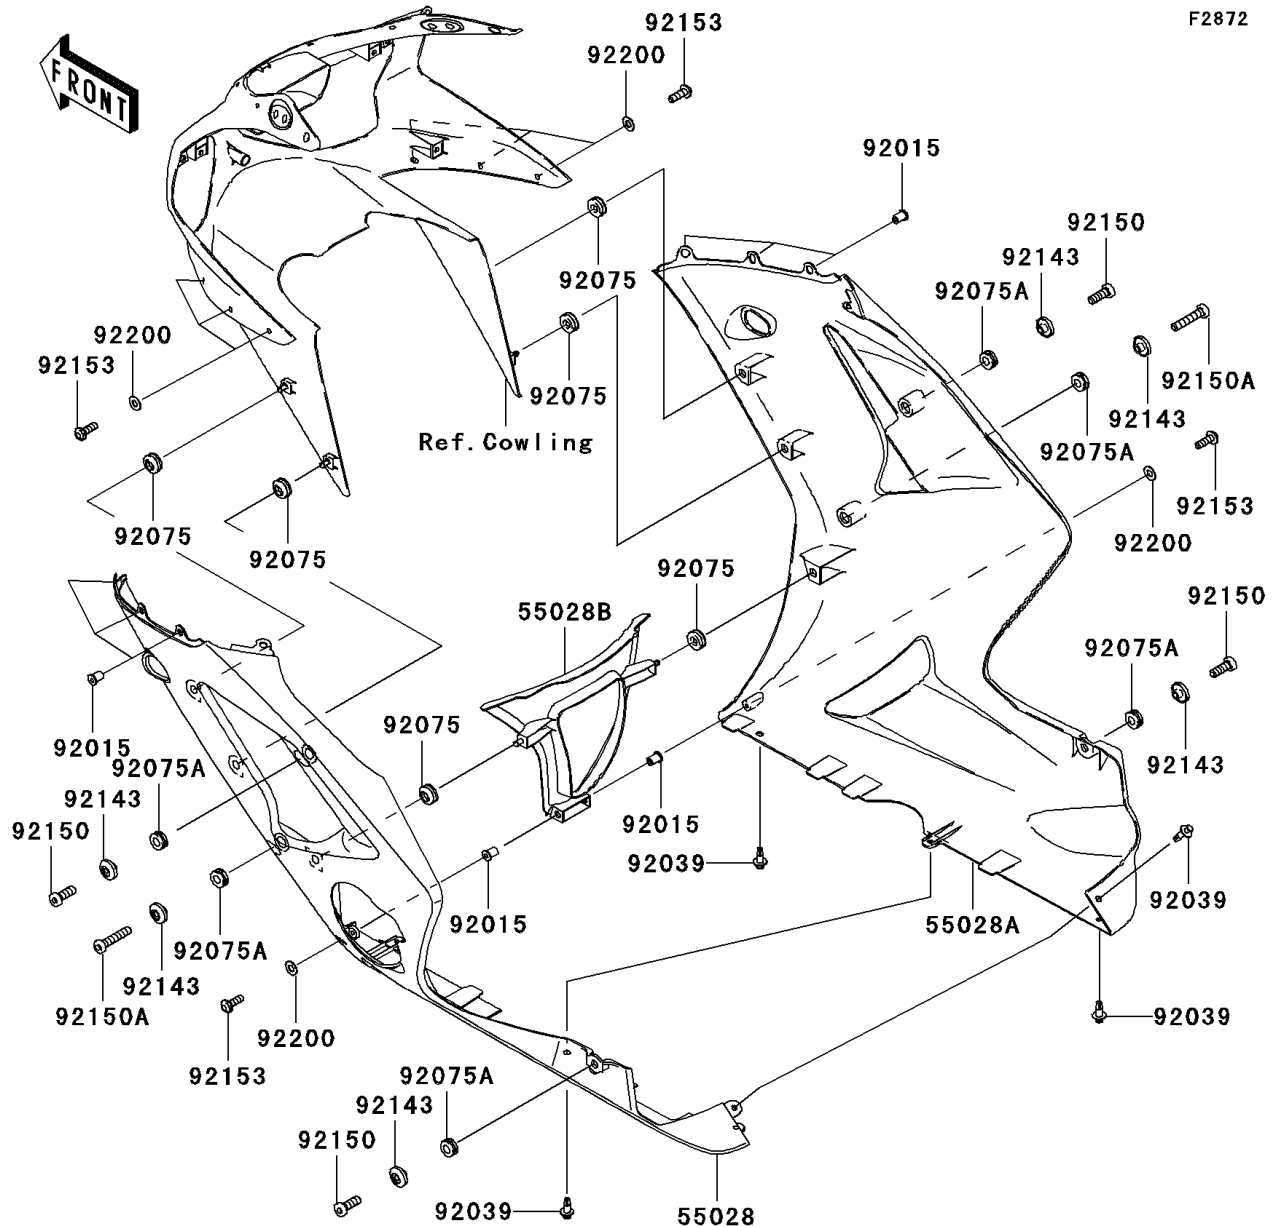

2003 Ninja[®] ZX[™]-6RR

PARTS DIAGRAM

Cowling Lower

F2872

W0D

2003 Ninja® ZX™-6RR

PARTS LIST

Cowling Lowers

ITEM NAME

PART NUMBER

QUANTITY
