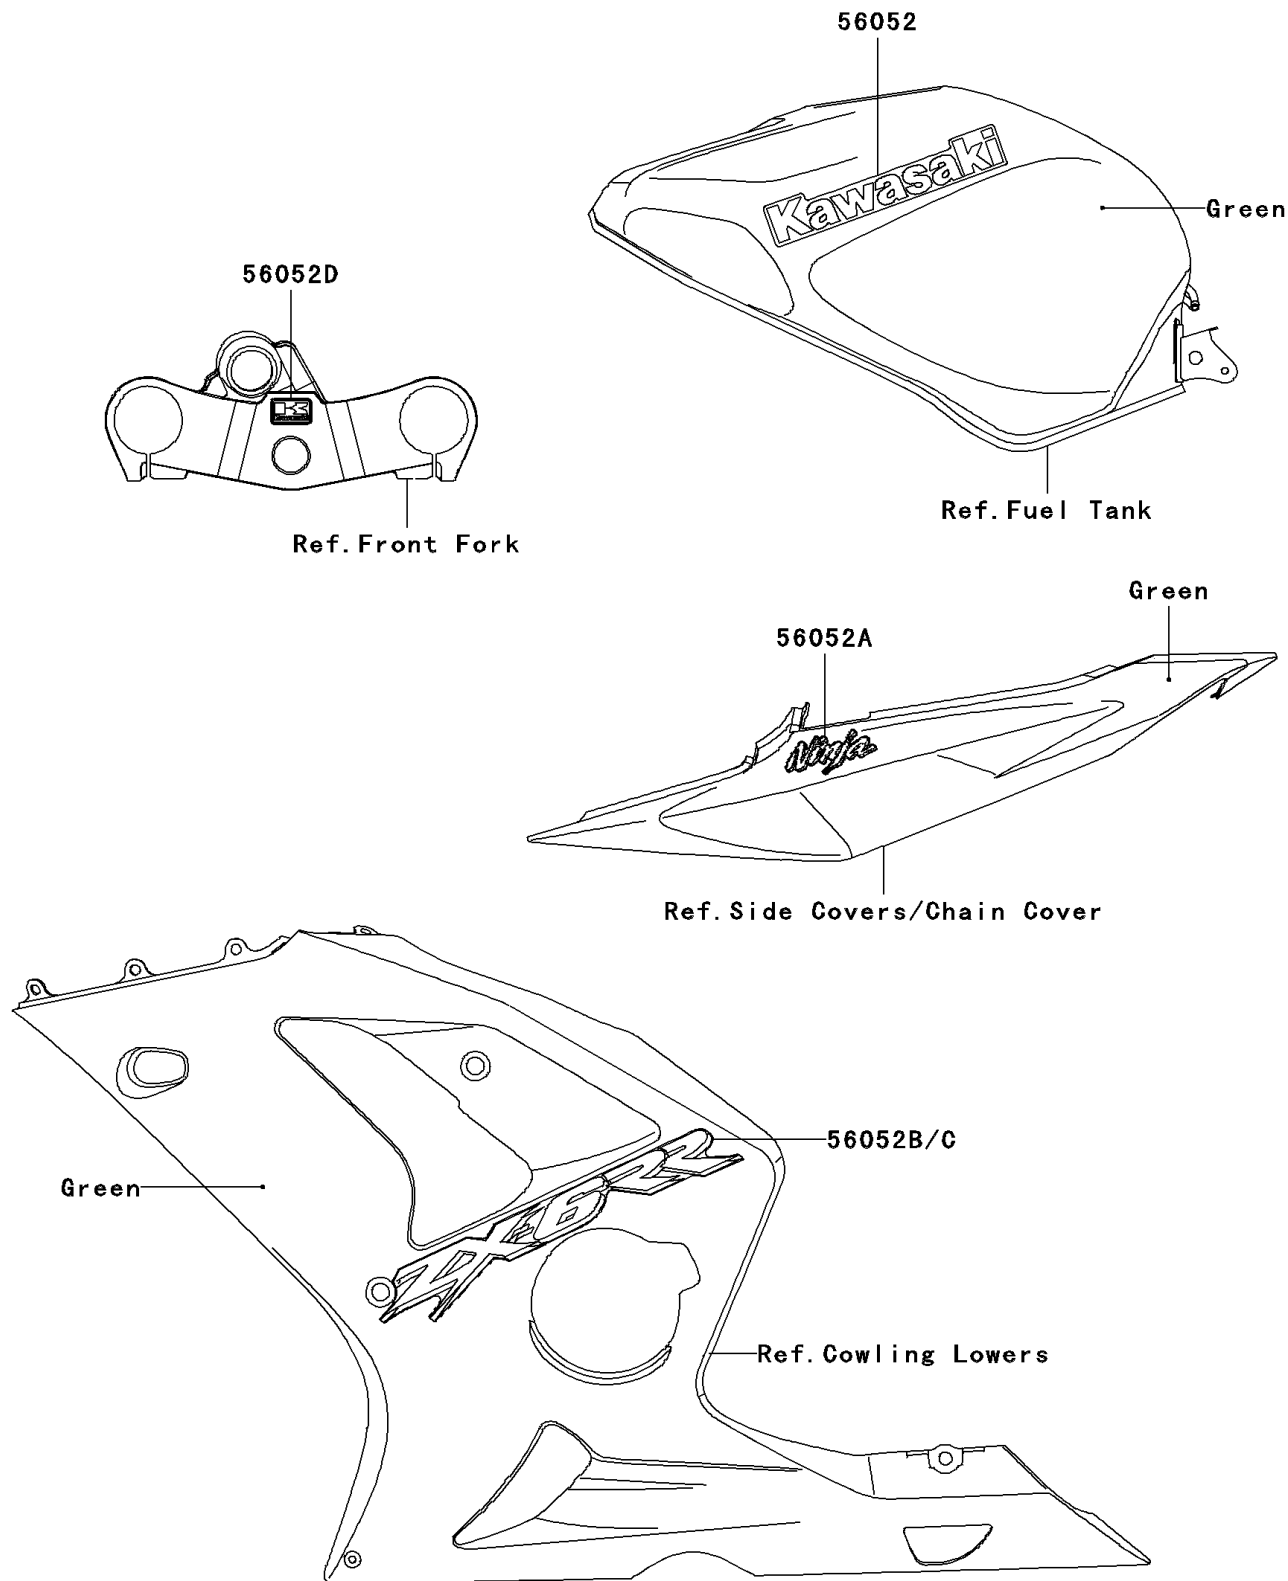

2003 Ninja[®] ZX[™]-6RR

PARTS DIAGRAM

Decals

Kawasaki

Let the Good Times Roll[®]

F2861

2003 Ninja® ZX™-6RR

PARTS LIST

Decals

ITEM NAME

PART NUMBER

QUANTITY
