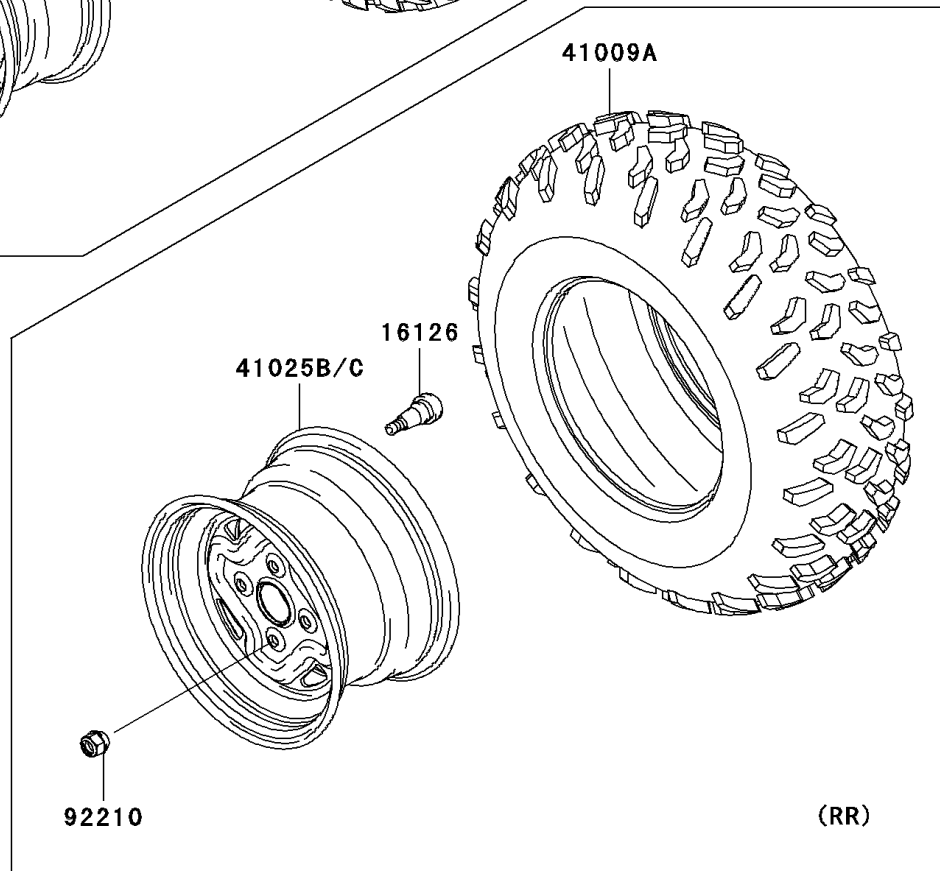

2010 Brute Force 650 4x4i (Canada Only)

PARTS DIAGRAM

Wheels/Tires

F2210

2010 Brute Force 650 4x4i (Canada Only)

Kawasaki
Let the Good Times Roll®

PARTS LIST

Wheels/Tires

ITEM NAME	PART NUMBER	QUANTITY
VALVE (Ref # 16126)	16126-4001	4
TIRE,FR,AT25X8-12,KT191(D) (Ref # 41009)	41009-0039	2
TIRE,RR,AT25X10-12,KT195(D) (Ref # 41009A)	41009-0112	2
RIM,FR,12X6.0AT,F.S.BLACK (Ref # 41025A)	41025-0043-397	2
RIM,RR,12X7.5AT,F.S.BLACK (Ref # 41025C)	41025-0044-397	2
NUT,LOCK,10MM (Ref # 92210)	92210-0203	16