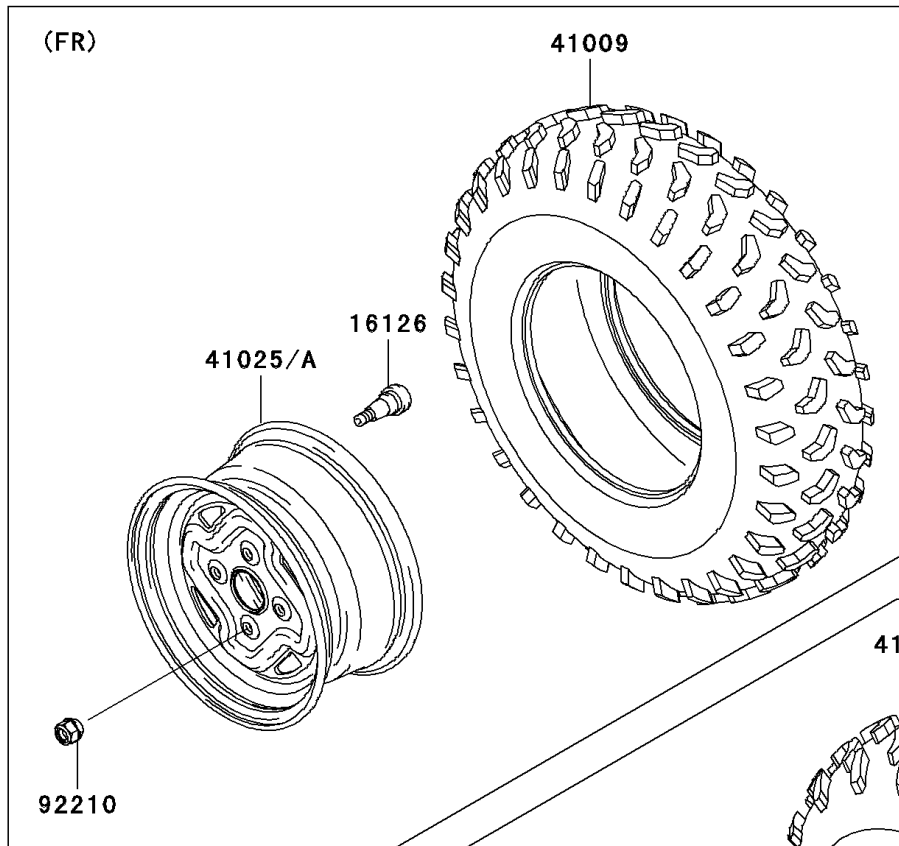

2010 Brute Force 650 4x4i (Canada Only)

PARTS DIAGRAM

Wheels/Tires

F2210

2010 Brute Force 650 4x4i (Canada Only)

Kawasaki
Let the Good Times Roll®

PARTS LIST

Wheels/Tires

ITEM NAME	PART NUMBER	QUANTITY
VALVE (Ref # 16126)	16126-4001	4
TIRE,FR,AT25X8-12,KT191(D) (Ref # 41009)	41009-0039	2
TIRE,RR,AT25X10-12,KT195(D) (Ref # 41009A)	41009-0112	2
RIM,FR,12X6.0AT,F.S.BLACK (Ref # 41025A)	41025-0043-397	2
RIM,RR,12X7.5AT,F.S.BLACK (Ref # 41025C)	41025-0044-397	2
NUT,LOCK,10MM (Ref # 92210)	92210-0203	16