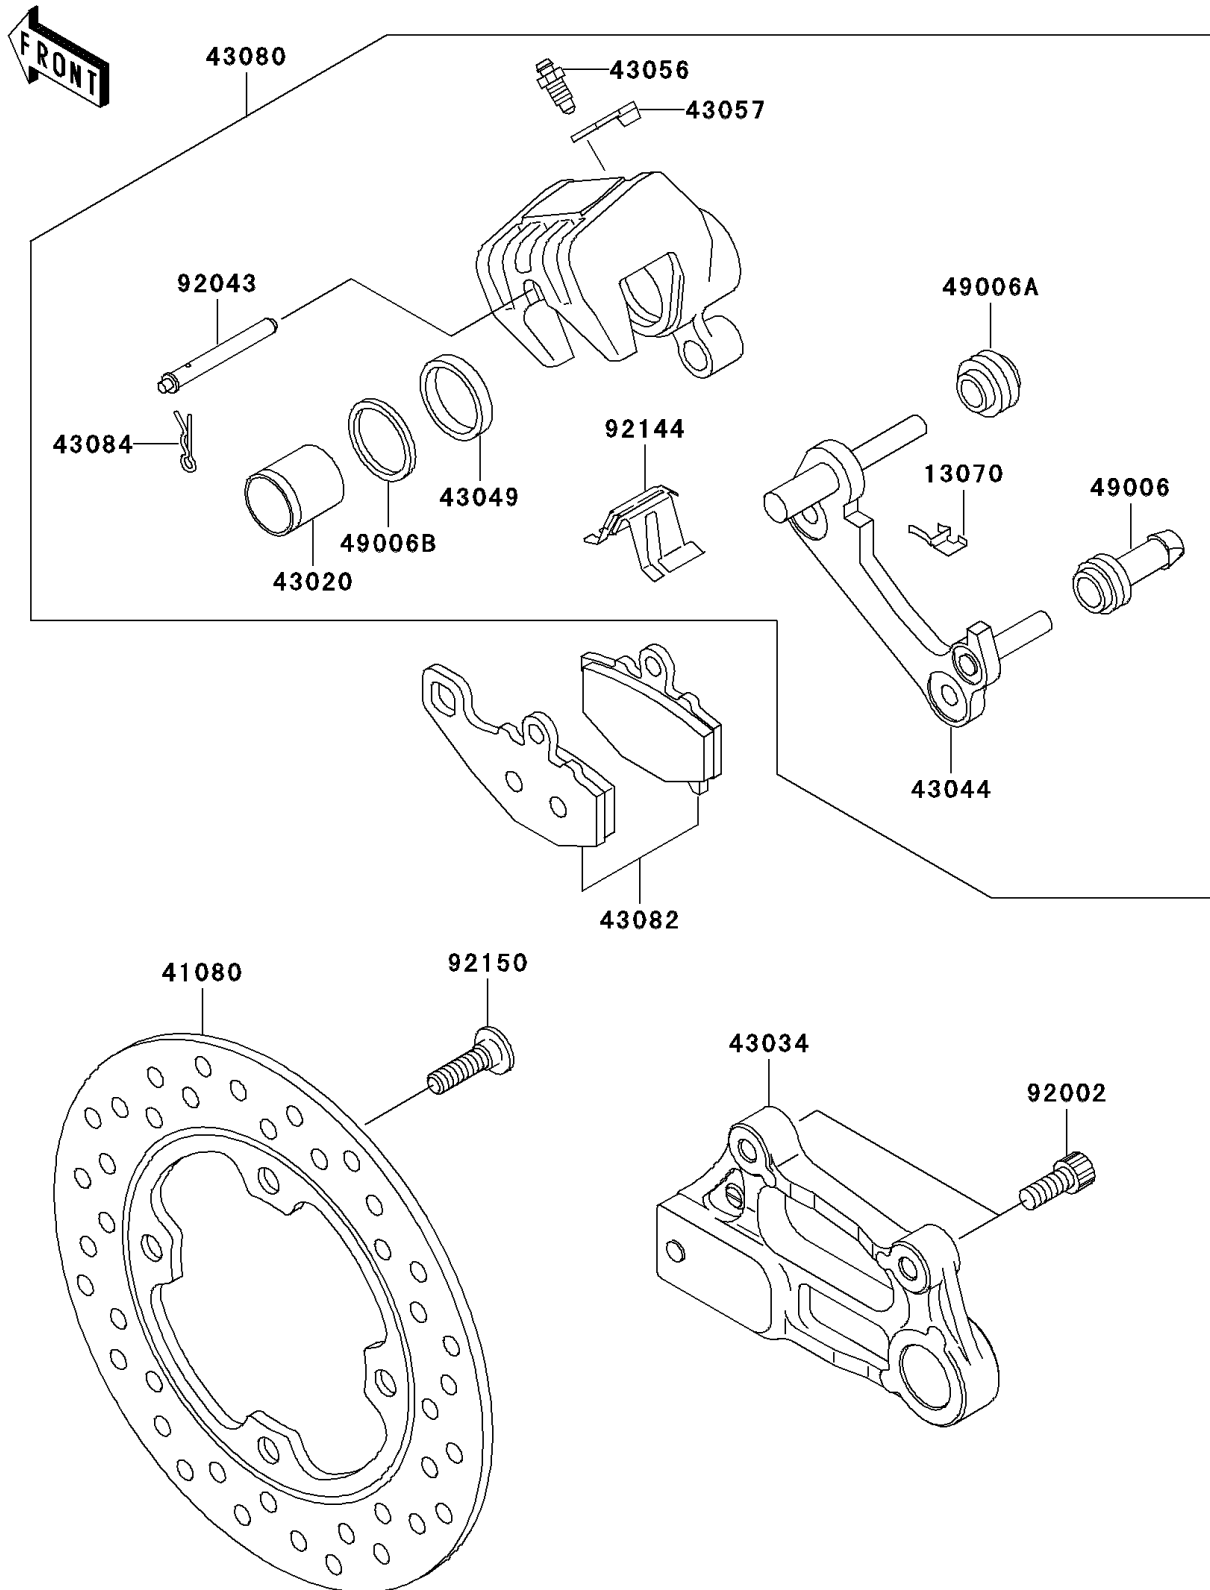

2003 Ninja[®] ZX[™]-6RR

PARTS DIAGRAM

Rear Brake

F2294

2003 Ninja® ZX™-6RR

PARTS LIST

Rear Brake

ITEM NAME

PART NUMBER

QUANTITY
