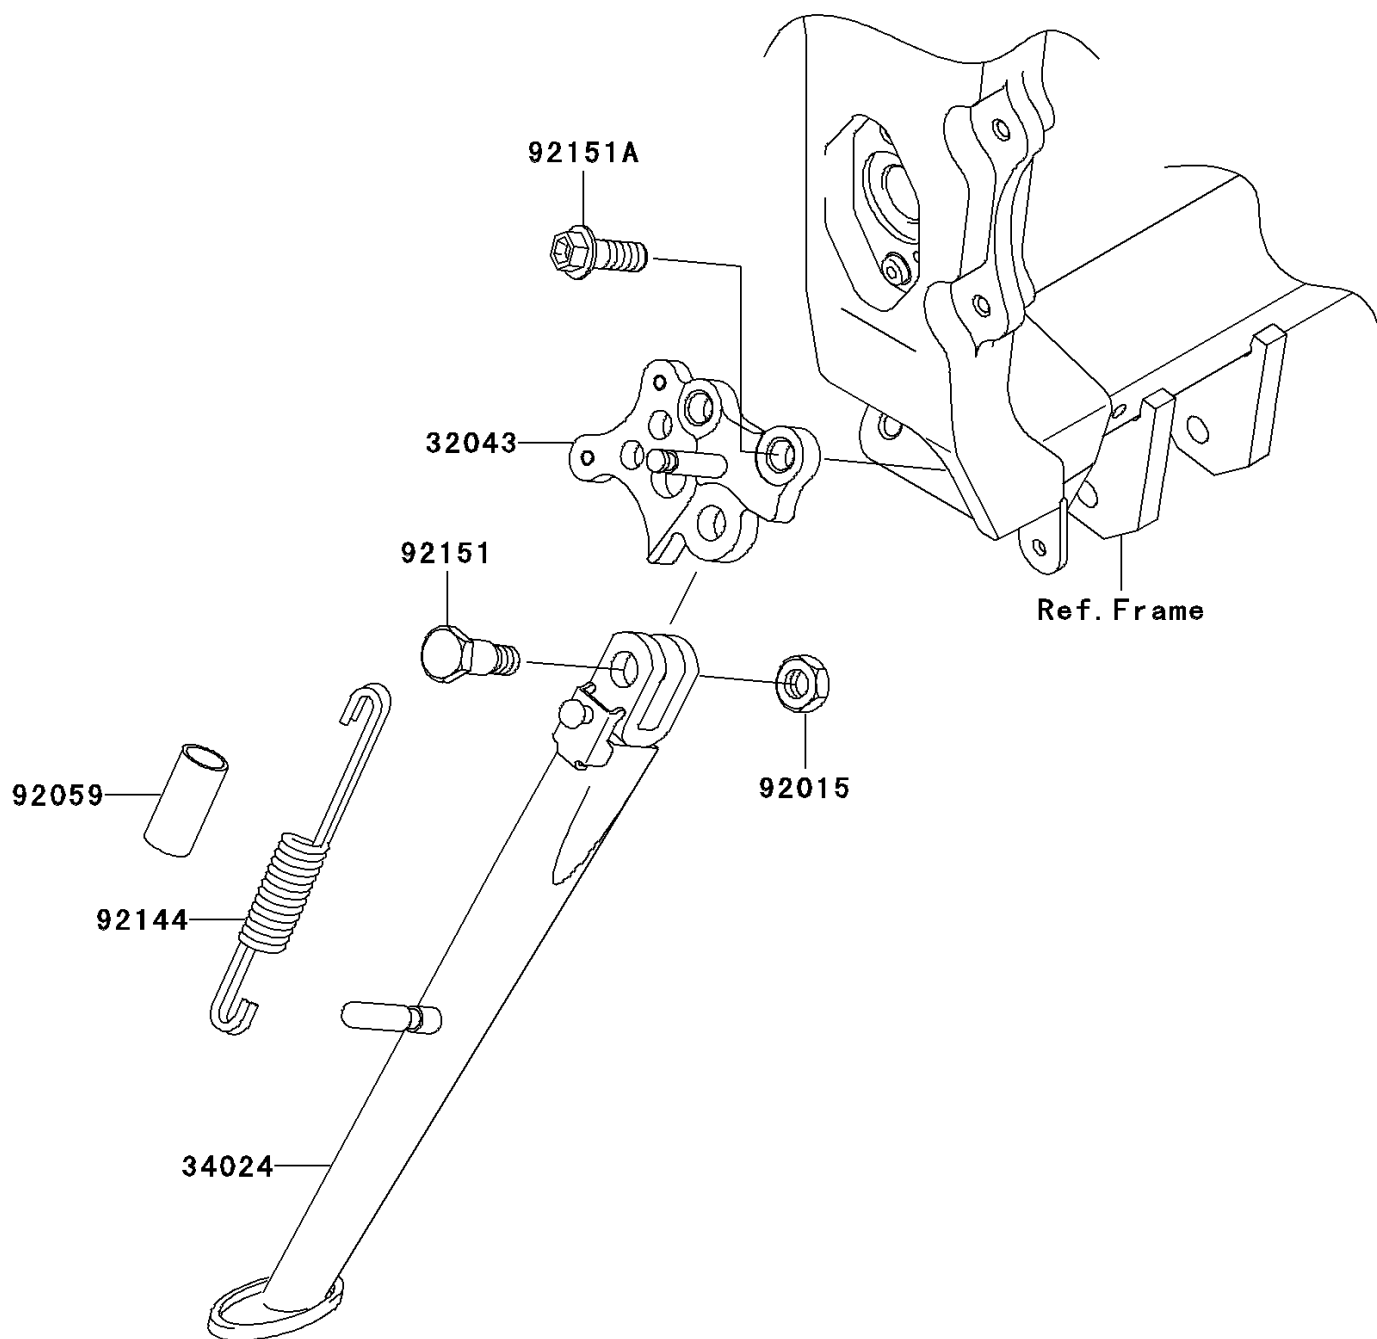

2003 Ninja® ZX™-6RR

PARTS DIAGRAM

Stand(s)

Kawasaki

Let the Good Times Roll®

F2190

2003 Ninja® ZX™-6RR

PARTS LIST

Stand(s)

ITEM NAME

PART NUMBER

QUANTITY
