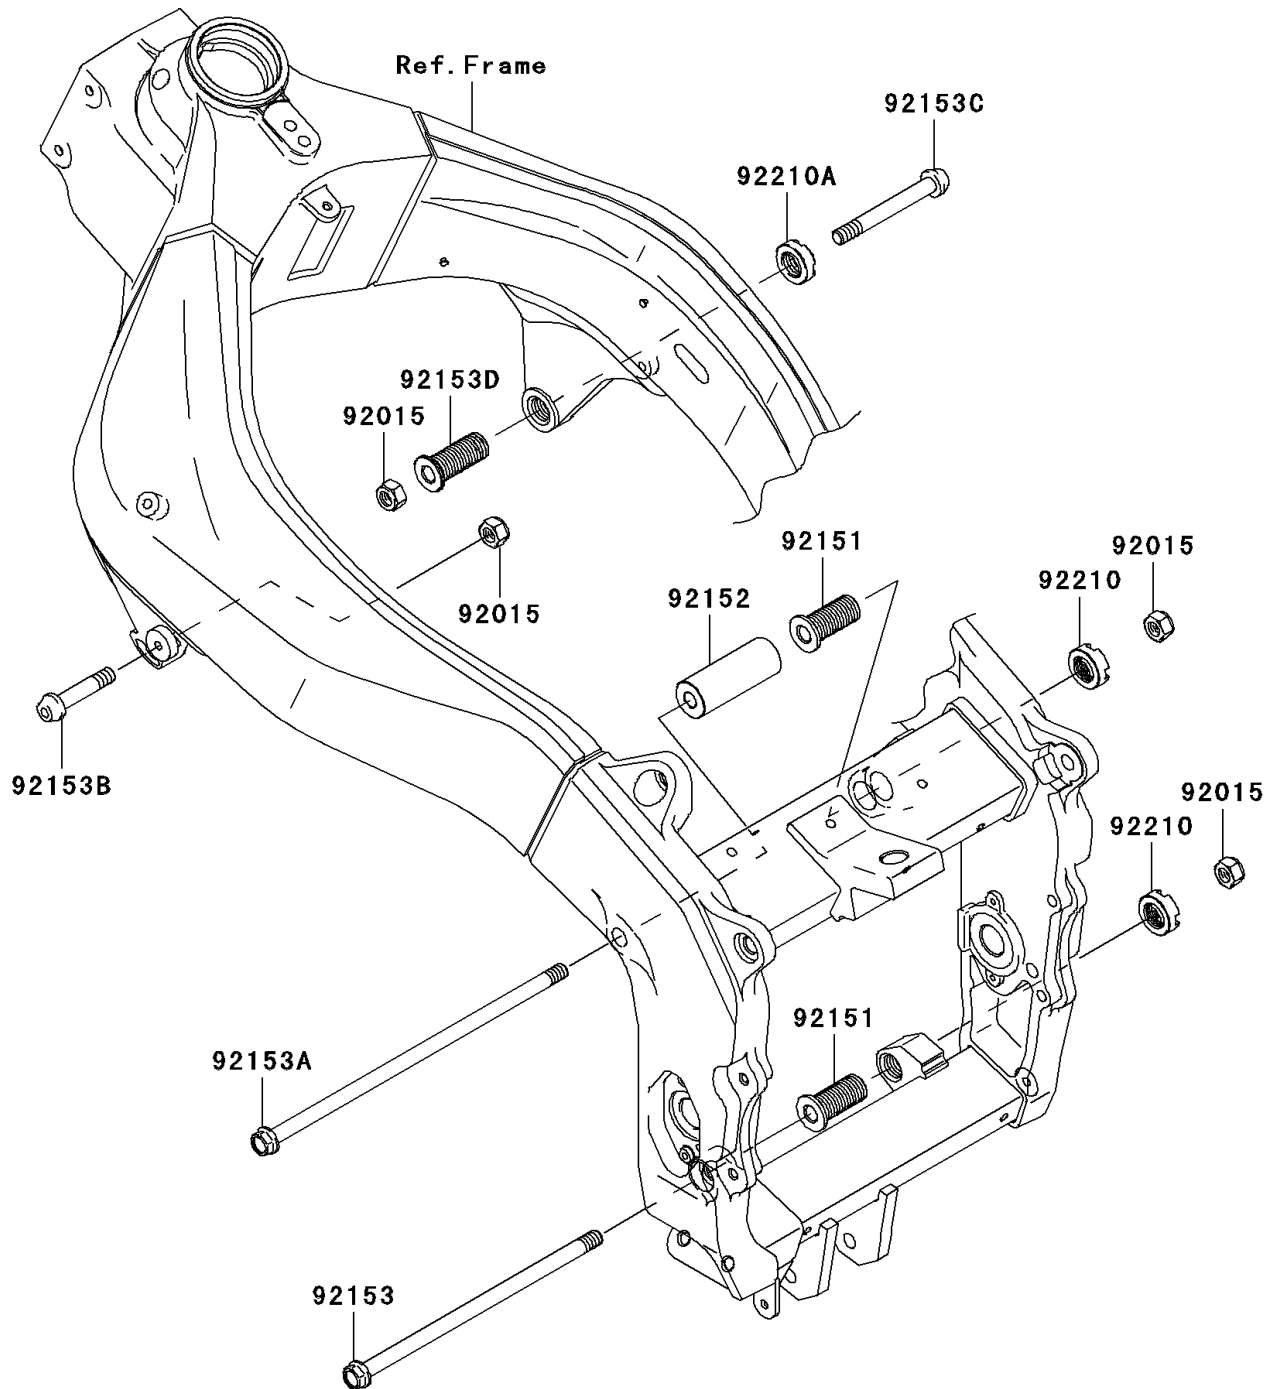

2003 Ninja[®] ZX[™]-6RR

PARTS DIAGRAM

Engine Mount

F2122

2003 Ninja® ZX™-6RR

PARTS LIST

Engine Mount

ITEM NAME

PART NUMBER

QUANTITY
