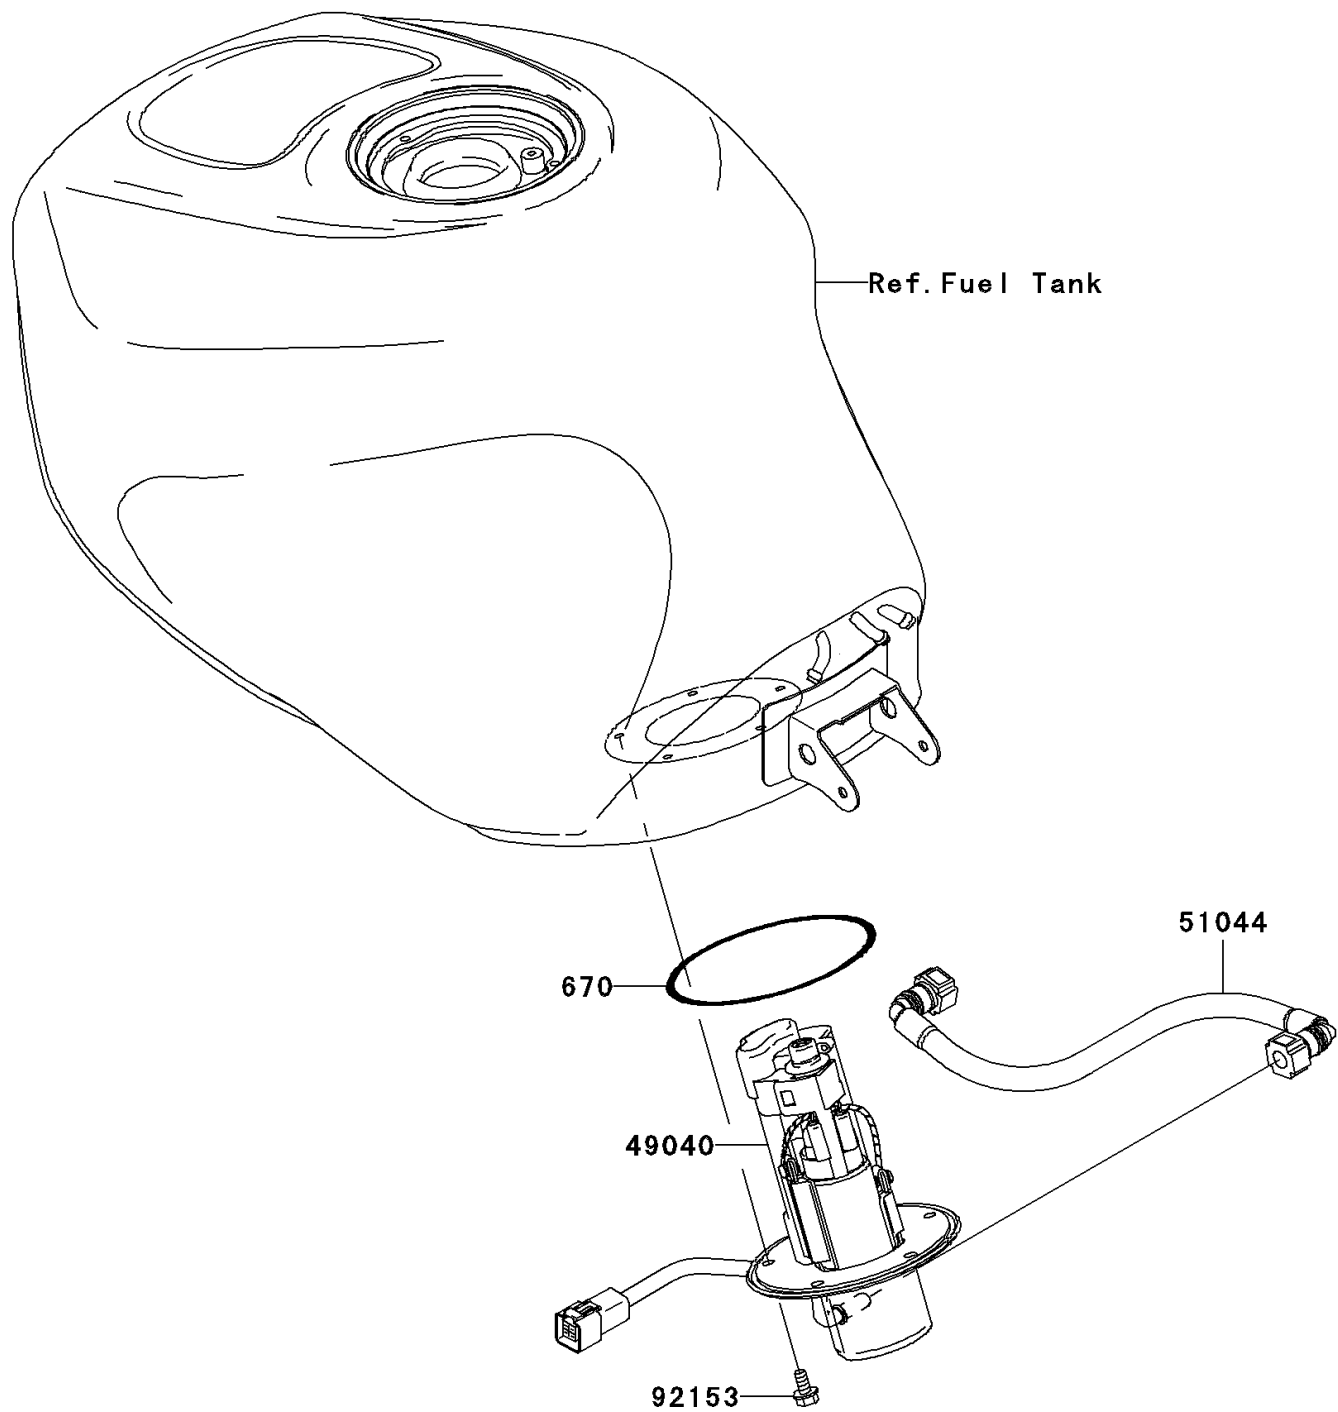

2003 Ninja® ZX™-6RR

PARTS DIAGRAM

Fuel Pump

Kawasaki

Let the Good Times Roll®

E1520

2003 Ninja® ZX™-6RR

PARTS LIST

Fuel Pump

ITEM NAME

PART NUMBER

QUANTITY
