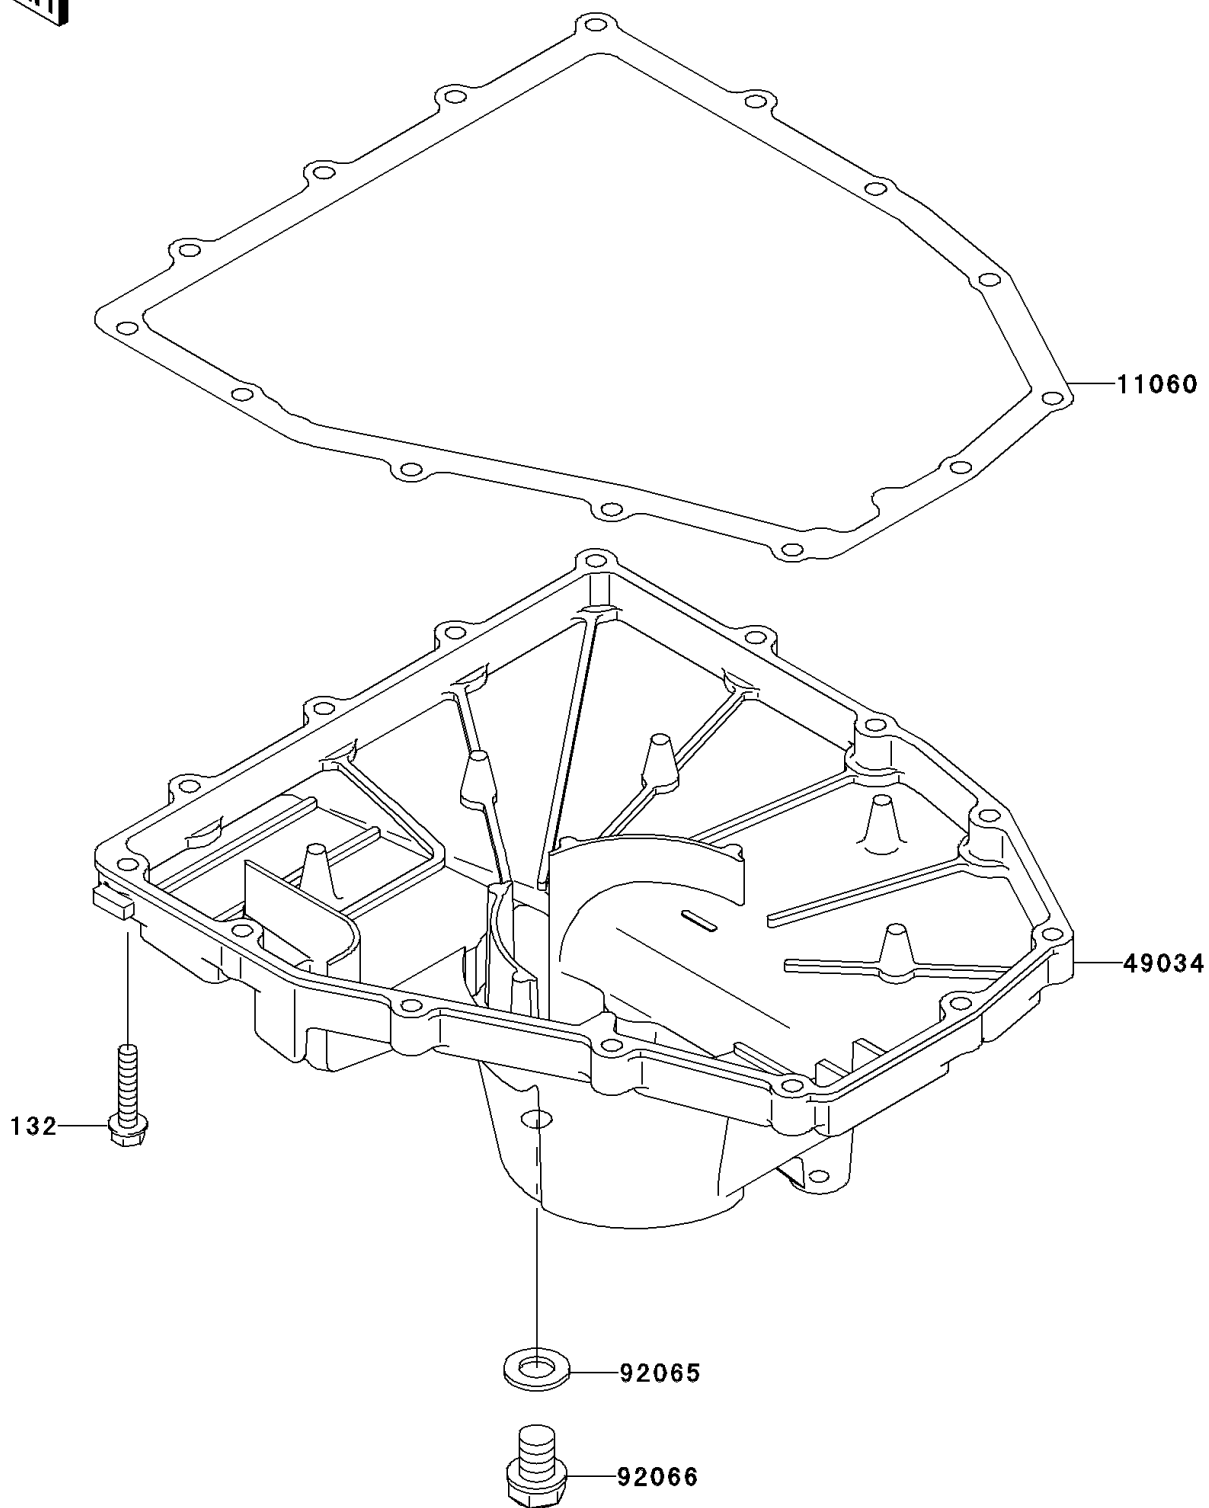

2003 Ninja[®] ZX[™]-6RR

PARTS DIAGRAM

Oil Pan

Kawasaki

Let the Good Times Roll[®]

E1434

2003 Ninja® ZX™-6RR

PARTS LIST

Oil Pan

ITEM NAME

PART NUMBER

QUANTITY
