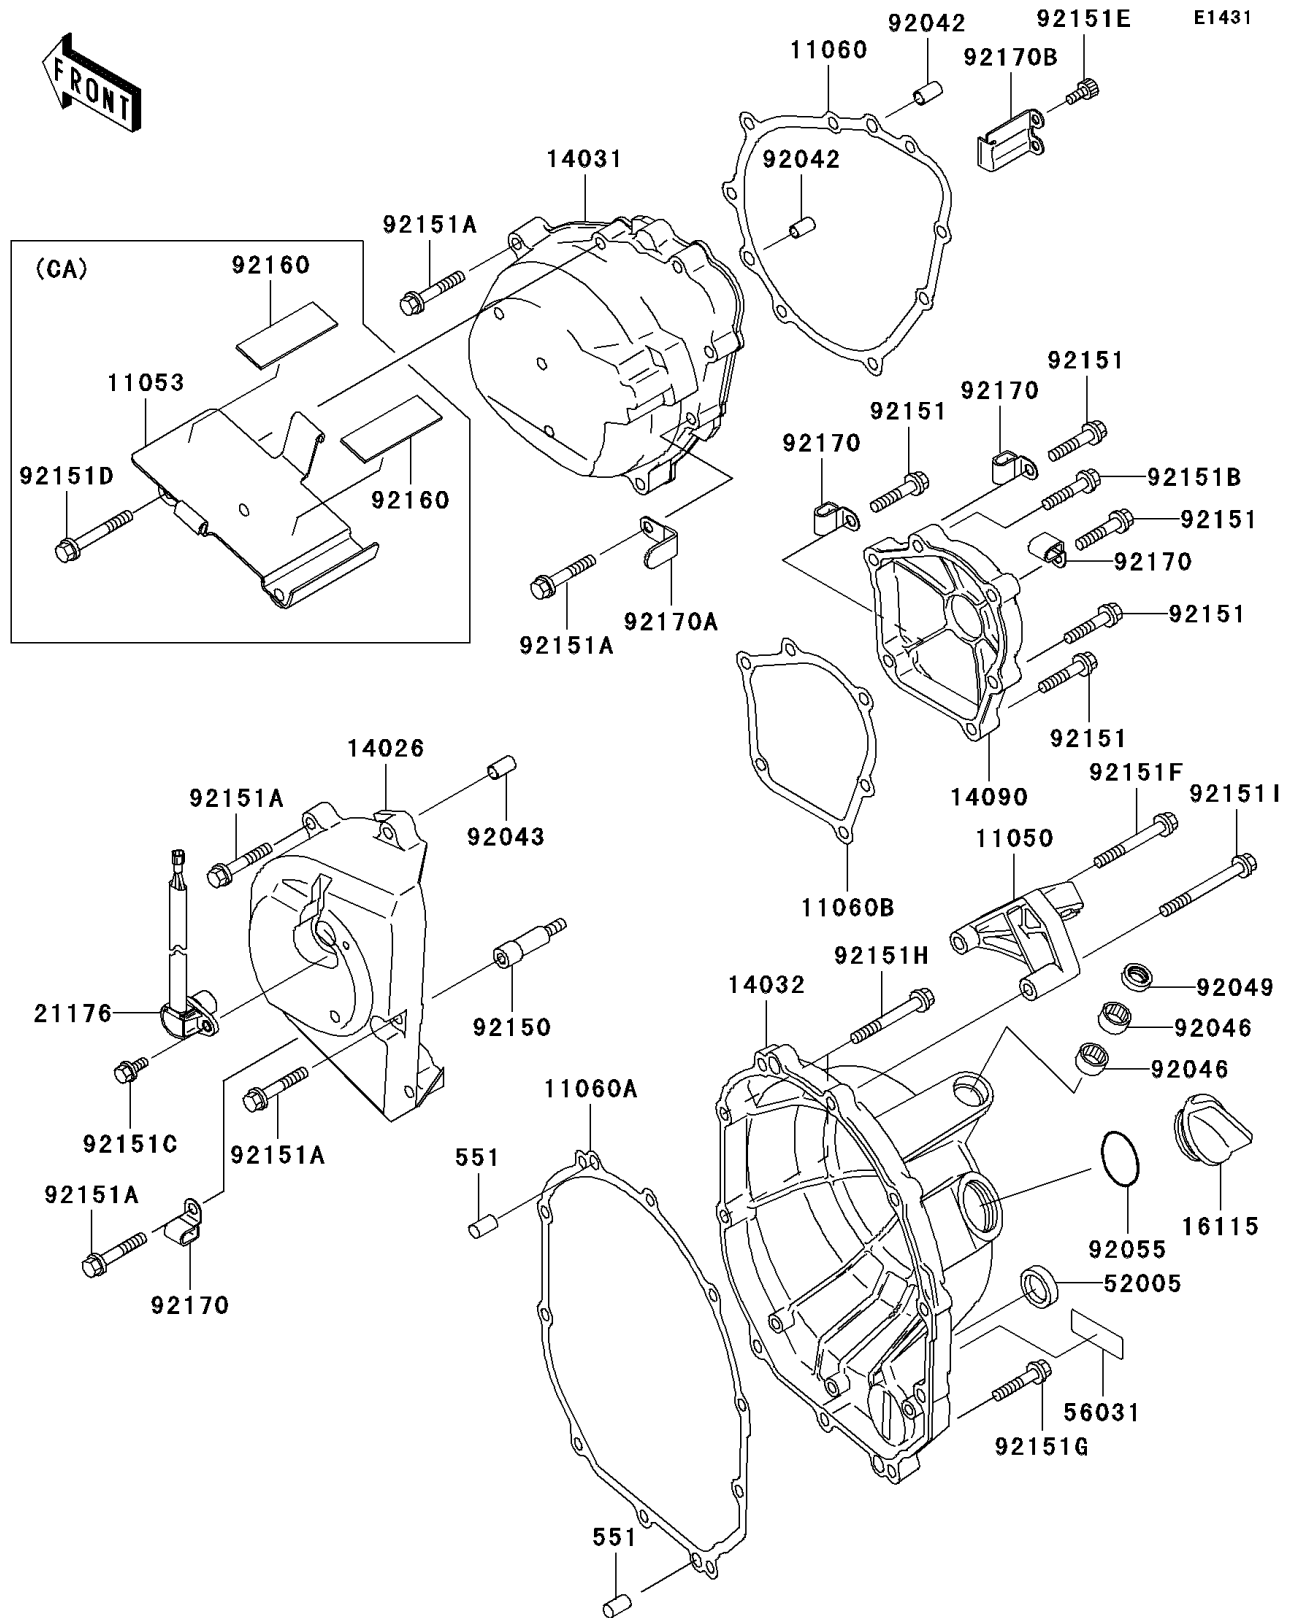

2003 Ninja[®] ZX[™]-6RR

PARTS DIAGRAM

Engine Cover(s)

2003 Ninja® ZX™-6RR

PARTS LIST

Engine Cover(s)

ITEM NAME

PART NUMBER

QUANTITY
