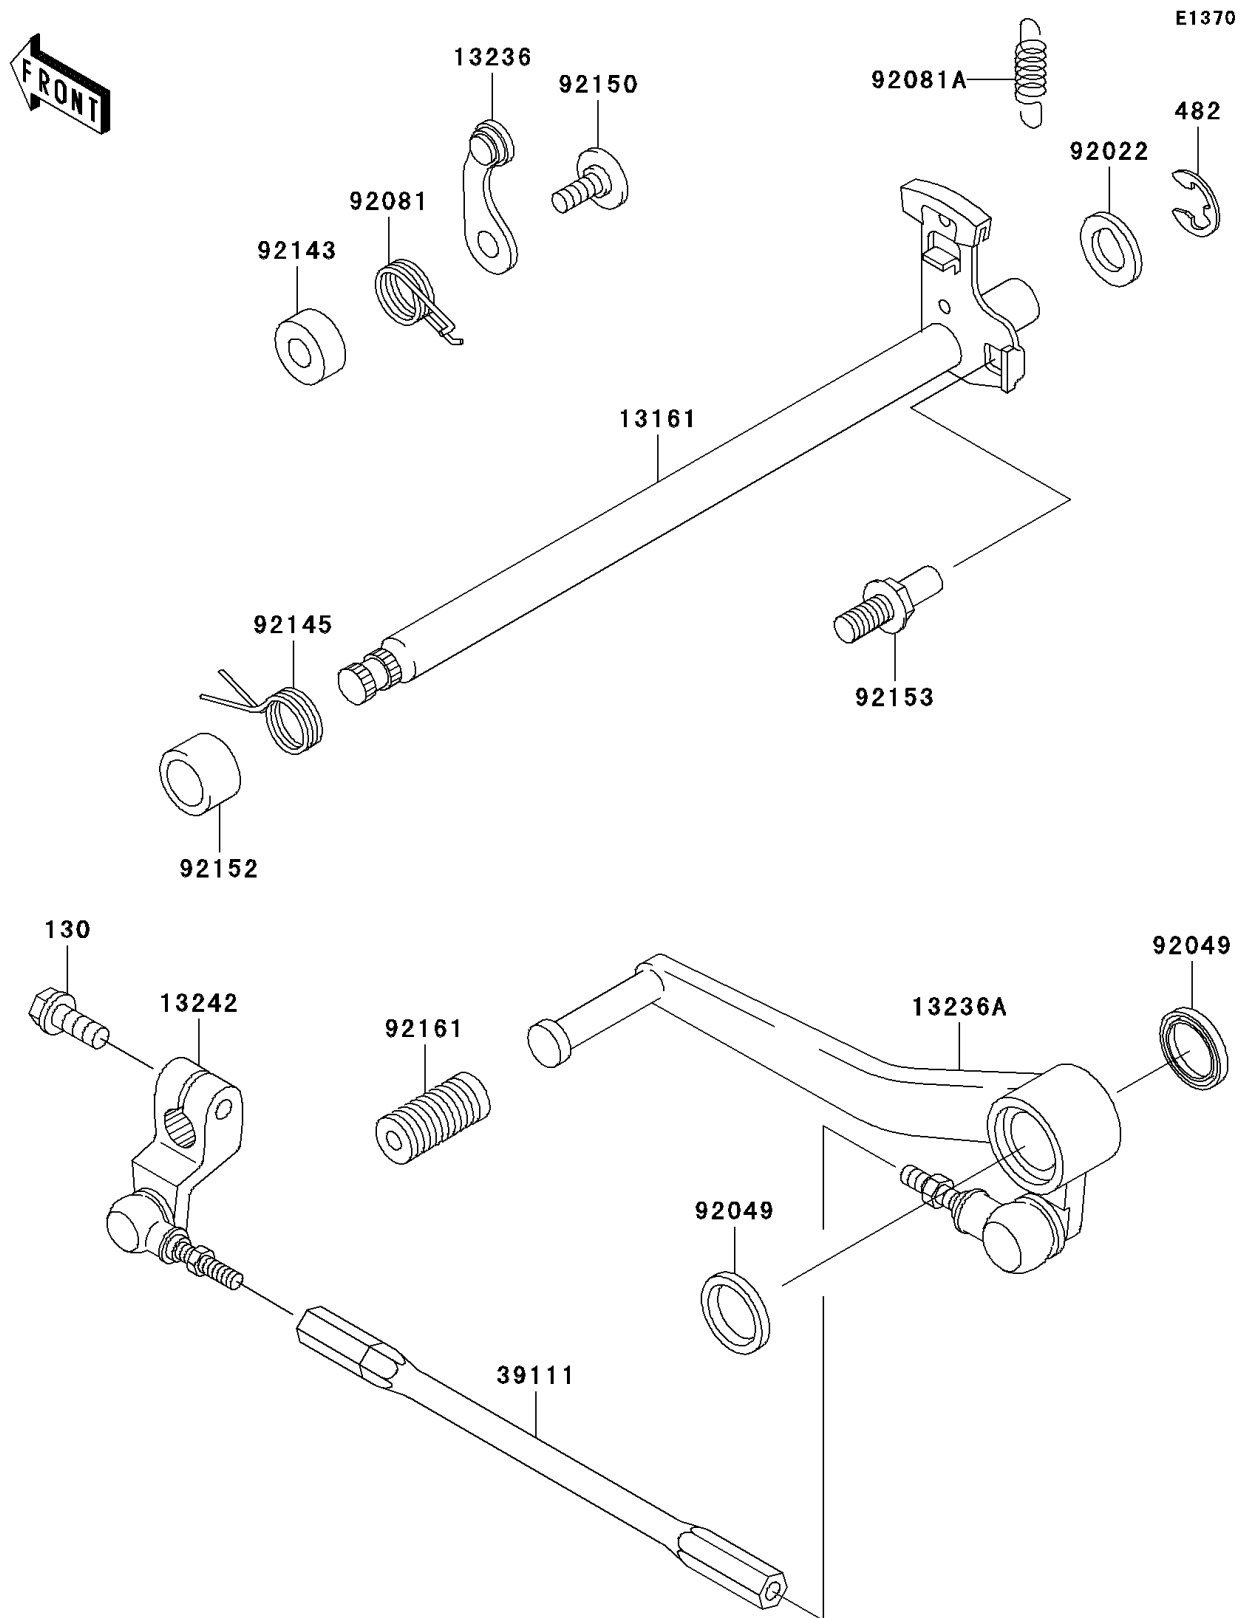

2003 Ninja[®] ZX[™]-6RR

PARTS DIAGRAM

Gear Change Mechanism

2003 Ninja[®] ZX[™]-6RR

PARTS LIST

Gear Change Mechanism

ITEM NAME

PART NUMBER

QUANTITY
