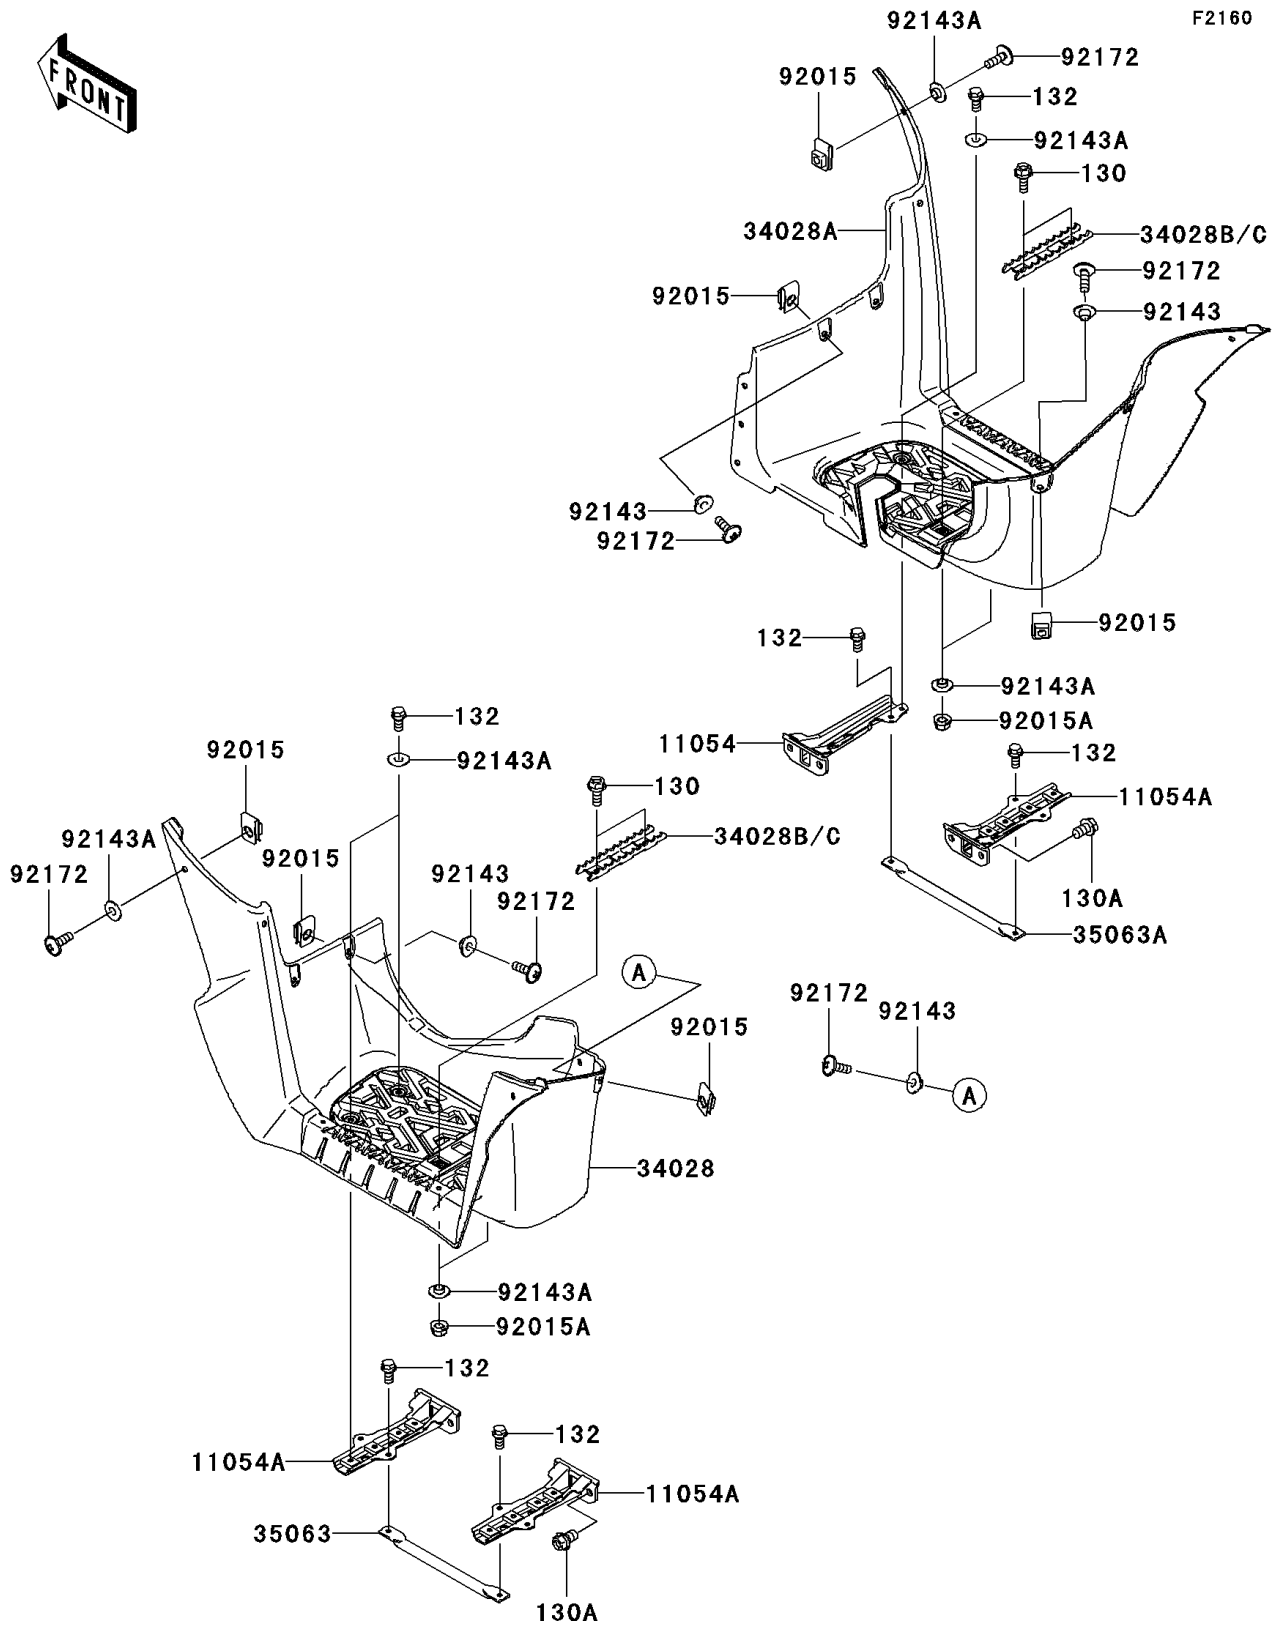

2006 Brute Force 650 4x4i

PARTS DIAGRAM

Footrests

2006 Brute Force 650 4x4i

PARTS LIST

Footrests

ITEM NAME

PART NUMBER

QUANTITY
