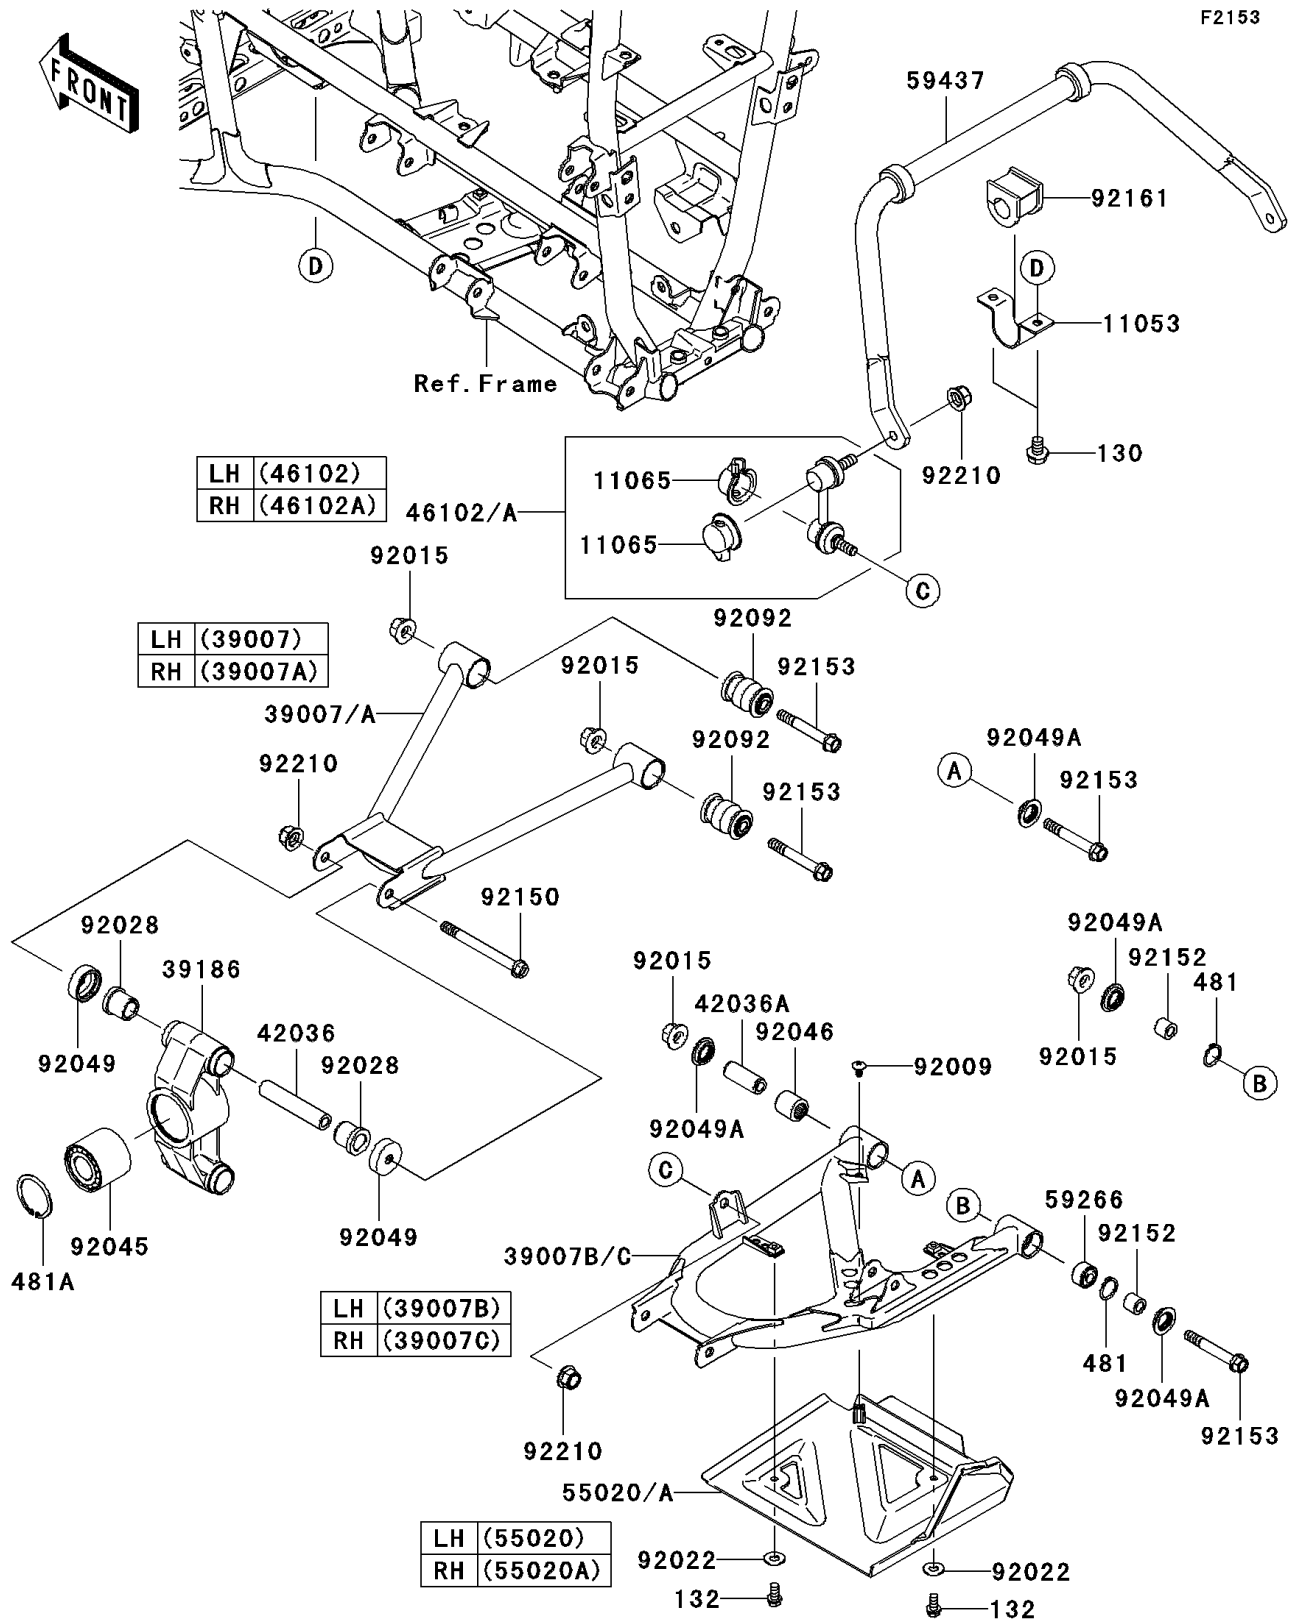

2007 Brute Force 650 4x4i

PARTS DIAGRAM

Rear Suspension

2007 Brute Force 650 4x4i

PARTS LIST

Rear Suspension

ITEM NAME	PART NUMBER	QUANTITY
-----------	-------------	----------
