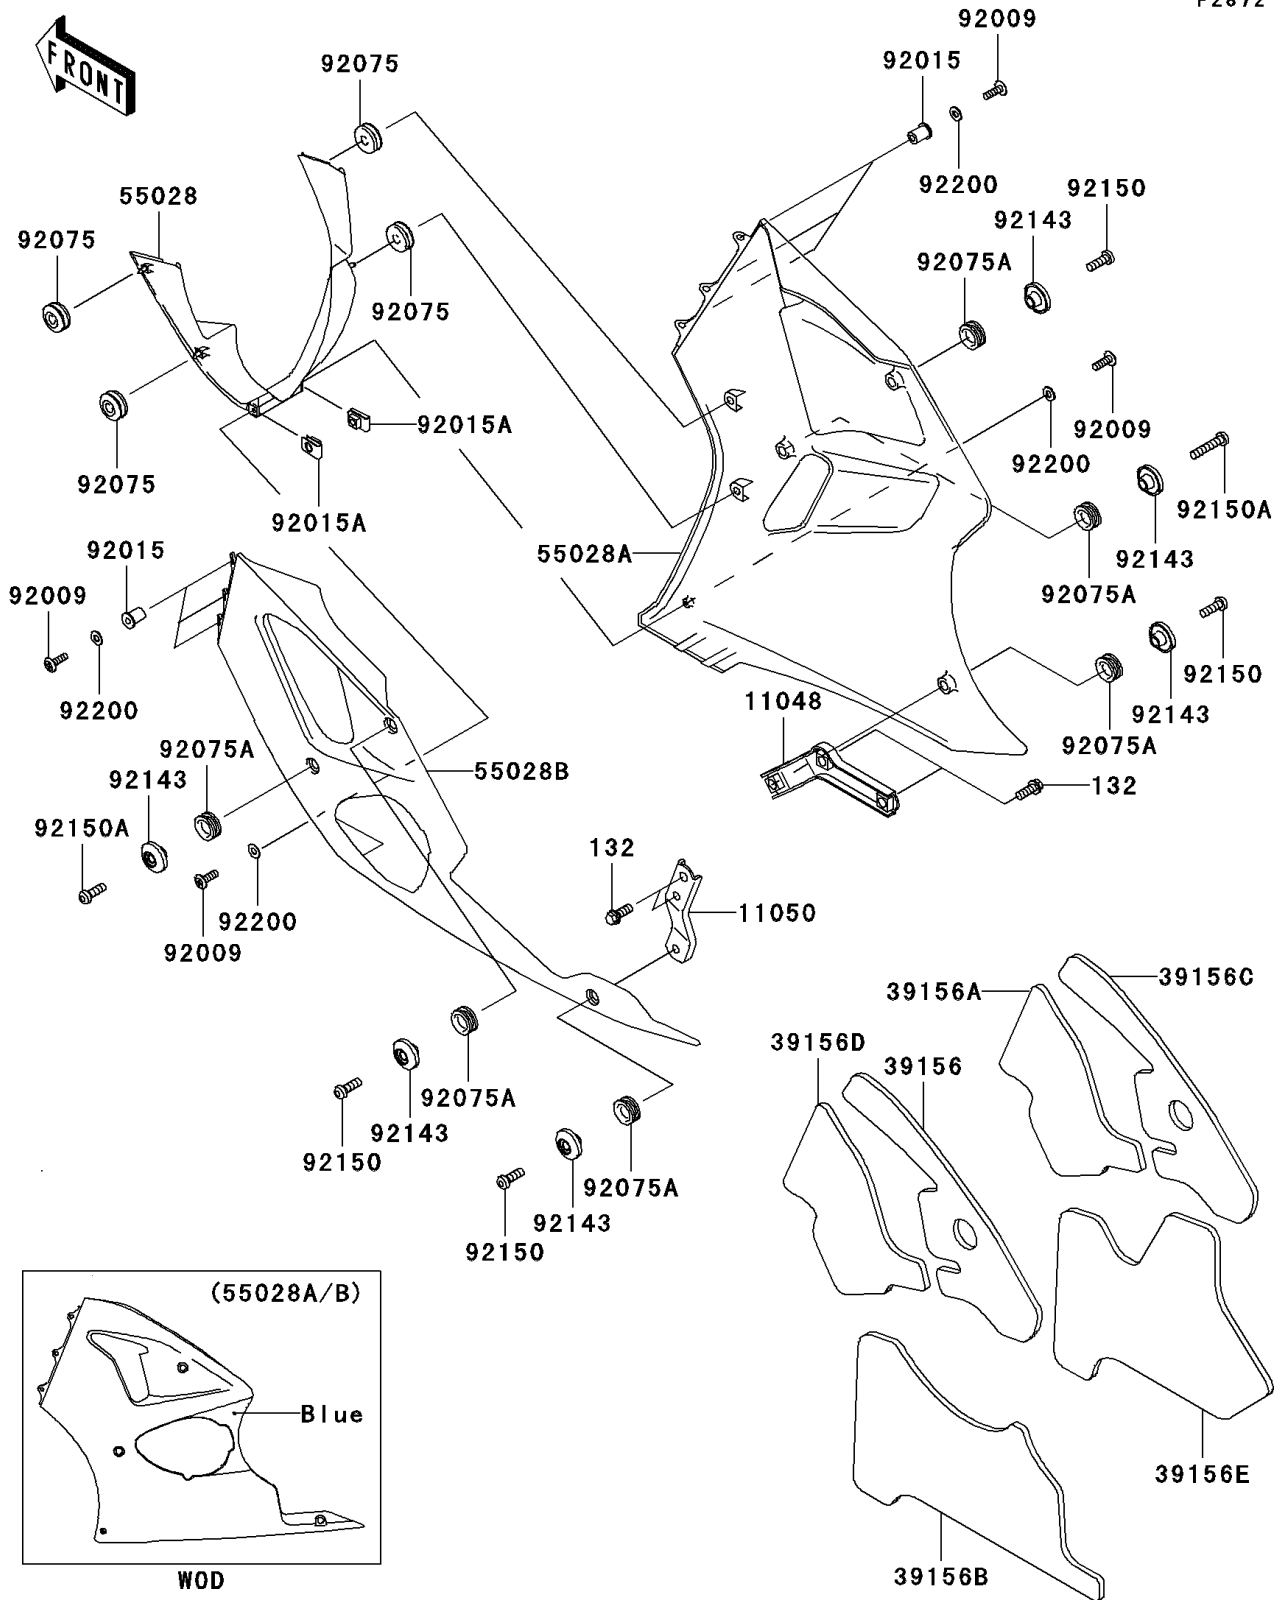

2005 ZZR600

PARTS DIAGRAM

Cowling Lower

F2872

2005 ZZR600

PARTS LIST

Cowling Lowers

ITEM NAME

PART NUMBER

QUANTITY
