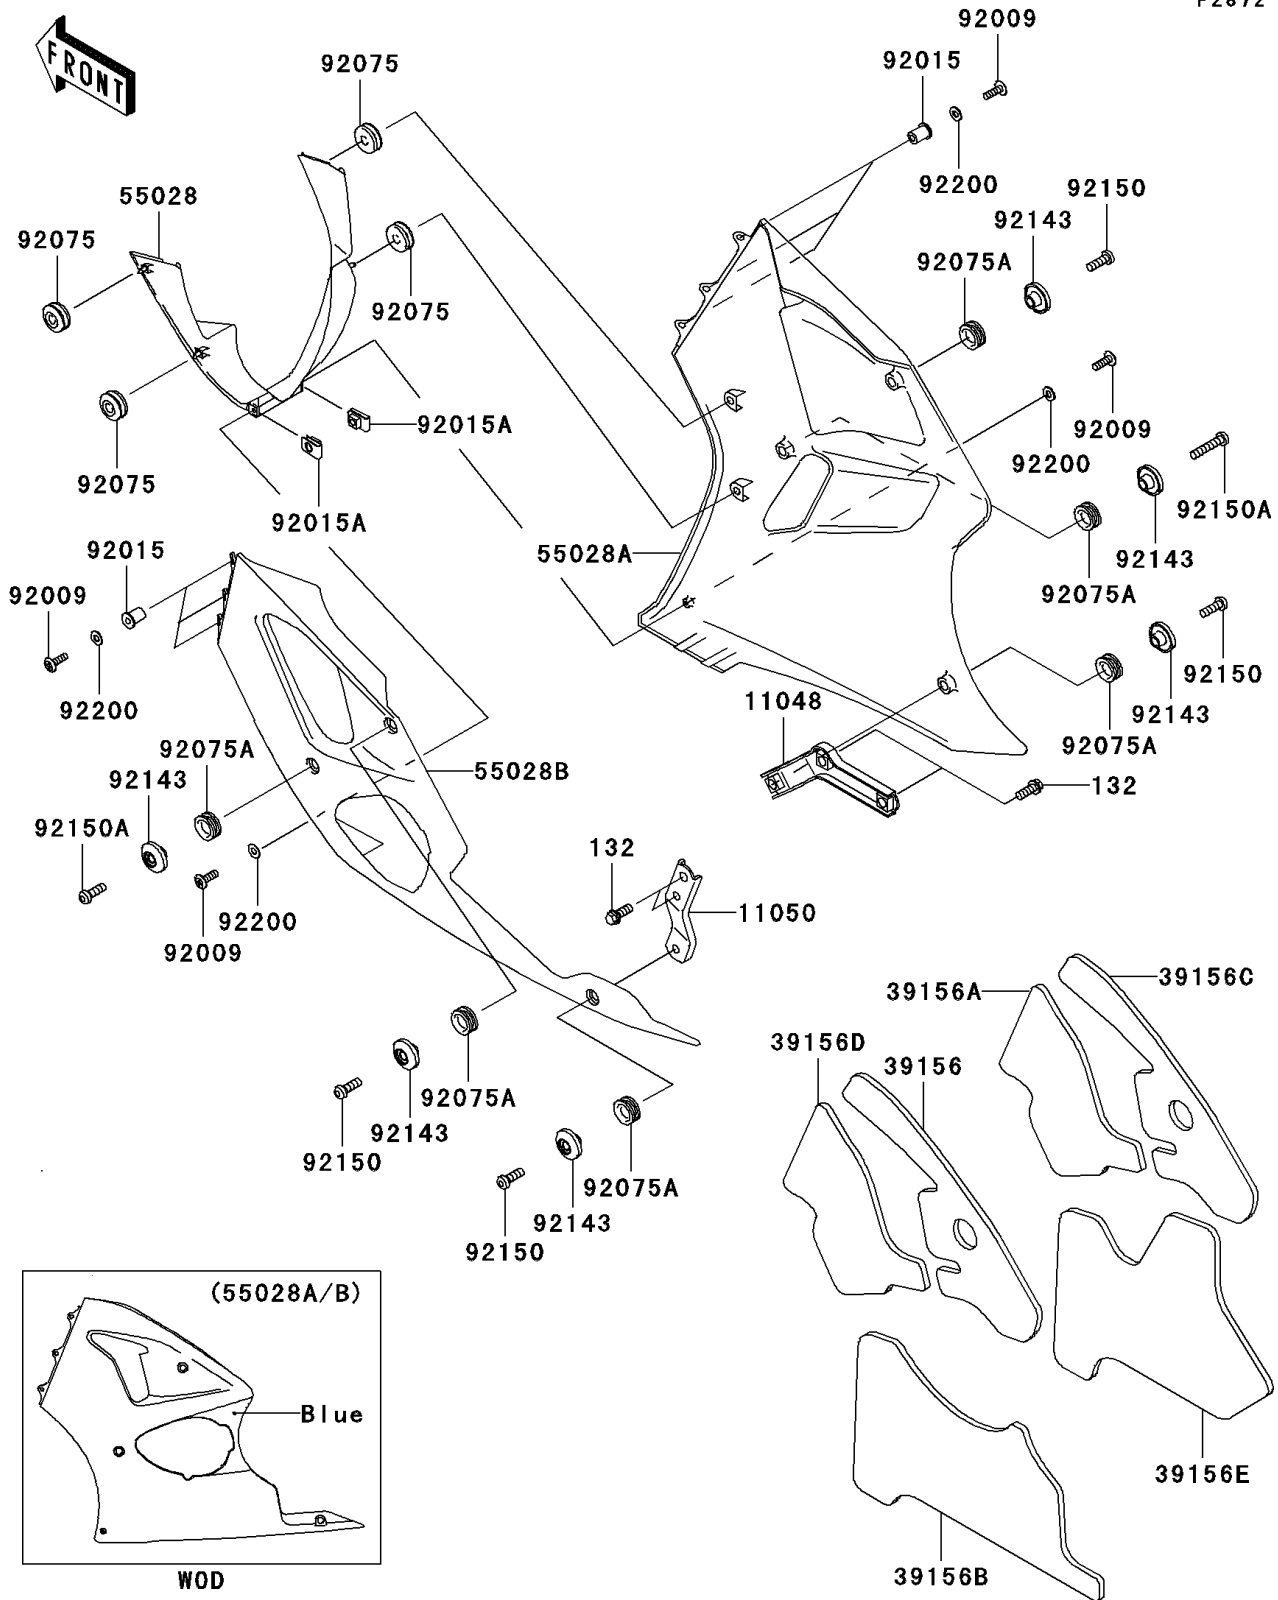

2005 ZZR600

PARTS DIAGRAM

Cowling Lower

F2872

2005 ZZR600

PARTS LIST

Cowling Lowers

ITEM NAME	PART NUMBER	QUANTITY
BRACKET,LWR COWLING,RH,LWR (Ref # 11048)	11048-1870	1
BRACKET,SIDE COWLING,LH,LWR (Ref # 11050)	11050-1867	1
PAD,SIDE COWLING,LH,UPP (Ref # 39156)	39156-1616	1
PAD,SIDE COWLING,RH,CNT (Ref # 39156A)	39156-1617	1
PAD,SIDE COWLING,LH,LWR (Ref # 39156B)	39156-1618	1
PAD,SIDE COWLING,RH,UPP (Ref # 39156C)	39156-1619	1
PAD,SIDE COWLING,LH,CNT (Ref # 39156D)	39156-1620	1
PAD,SIDE COWLING,RH,LWR (Ref # 39156E)	39156-1621	1
COWLING,FR,M.O.BLUE (Ref # 55028)	55028-1368-726	1
COWLING,SIDE,RH,M.O.BLUE (Ref # 55028A)	55028-1396-726	1
COWLING,SIDE,LH,M.O.BLUE (Ref # 55028B)	55028-1402-726	1
SCREW,5X16 (Ref # 92009)	92009-1909	8
NUT,WELL,5MM (Ref # 92015)	92015-1757	6
NUT,5MM (Ref # 92015A)	92015-1798	2
DAMPER (Ref # 92075)	92075-1067	4
DAMPER (Ref # 92075A)	92075-1634	6
BOLT-FLANGED-SMALL,6X16 (Ref # 132)	132V0616	4
COLLAR,BLACK (Ref # 92143)	92143-1226	6
BOLT,SOCKET,6X18 (Ref # 92150)	92150-1553	4
BOLT,SOCKET,6X30 (Ref # 92150A)	92150-1554	2
WASHER,NYLON,5.3X11.5X0.5 (Ref # 92200)	92200-1480	8