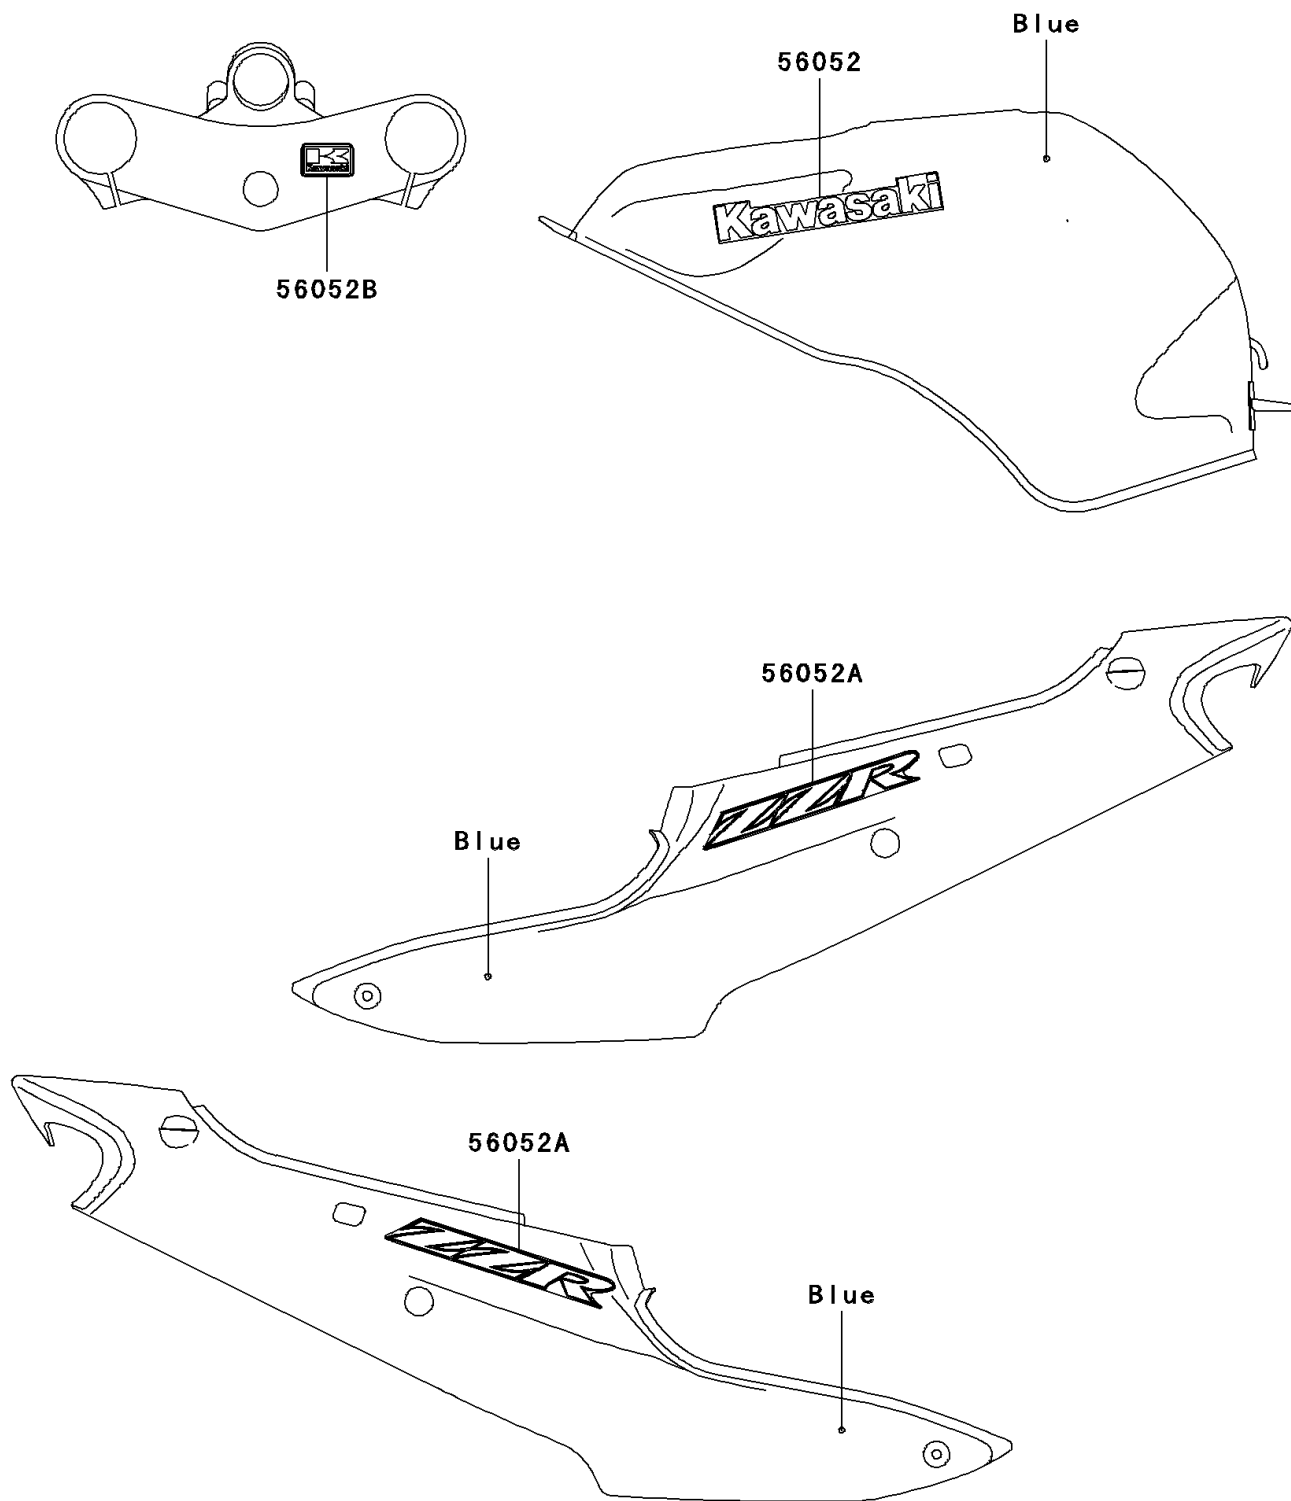

2005 ZZR600

PARTS DIAGRAM

Decals(Blue)

F2861

2005 ZZR600

PARTS LIST

Decals(Blue)

Kawasaki

Let the Good Times Roll®

ITEM NAME

PART NUMBER

QUANTITY
