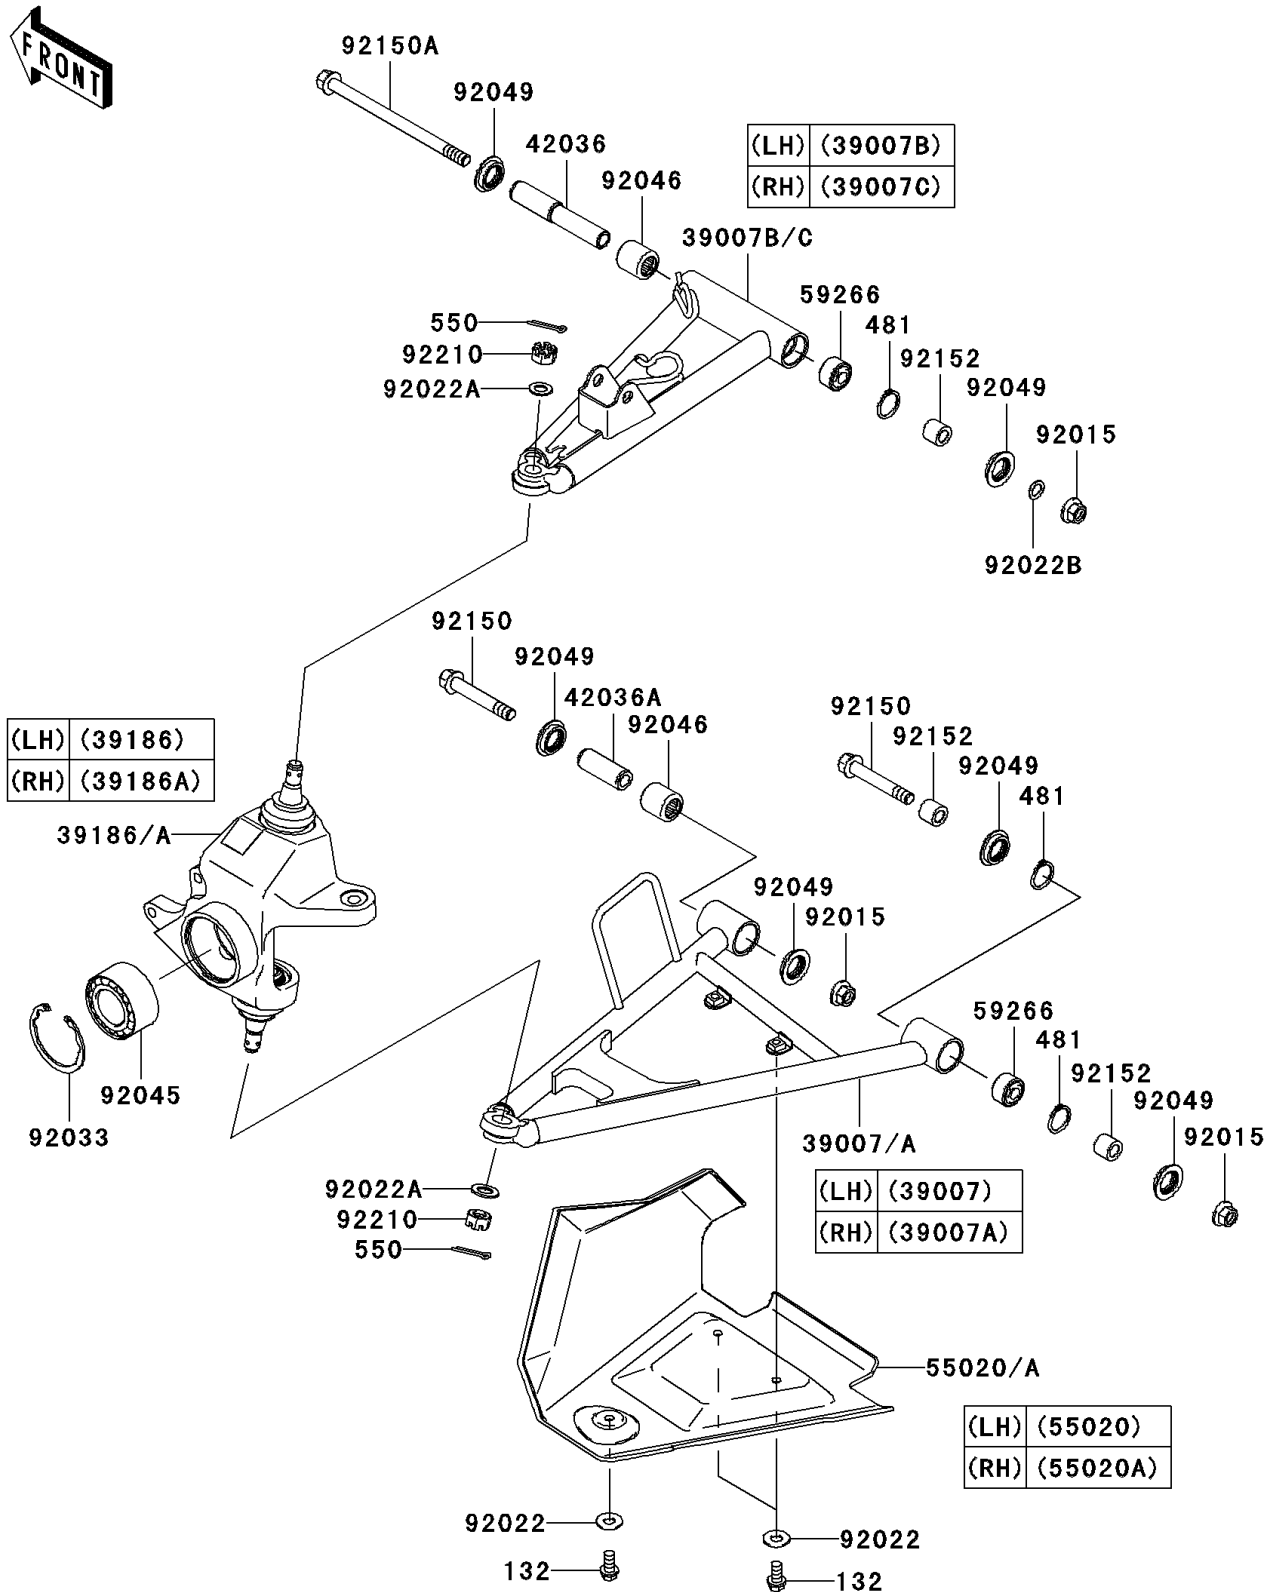

2006 Brute Force 650 4x4

PARTS DIAGRAM

Front Suspension

F2152