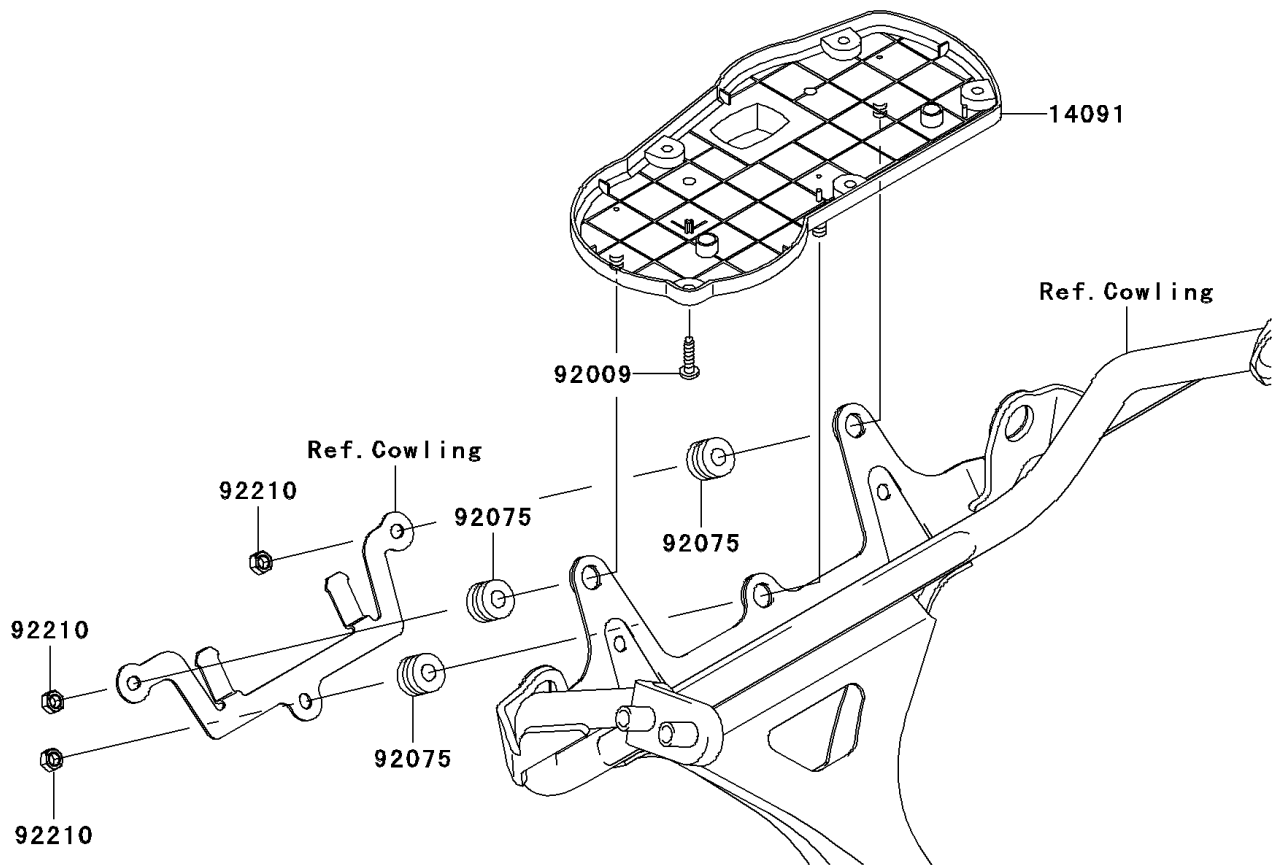

# 2005 ZZR600

## PARTS DIAGRAM

Meter(s)

F2530

## PARTS LIST

Meter(s)

ITEM NAME	PART NUMBER	QUANTITY
COVER,METER HOUSING (Ref # 14091)	14091-1160	1
COVER-METER CASE,UPP (Ref # 25023)	25023-1253	1
METER,SPEED&TACHO,MPH (Ref # 28011)	28011-1203	1
SCREW,4X16,BLACK (Ref # 92009)	92009-1158	5
BULB,T3.4,12V1.1W (Ref # 92069)	92069-1110	6
BULB,T3,12V0.7W (Ref # 92069A)	92069-1113	2
DAMPER (Ref # 92075)	92075-1435	3
NUT,5MM (Ref # 92210)	92210-1124	3