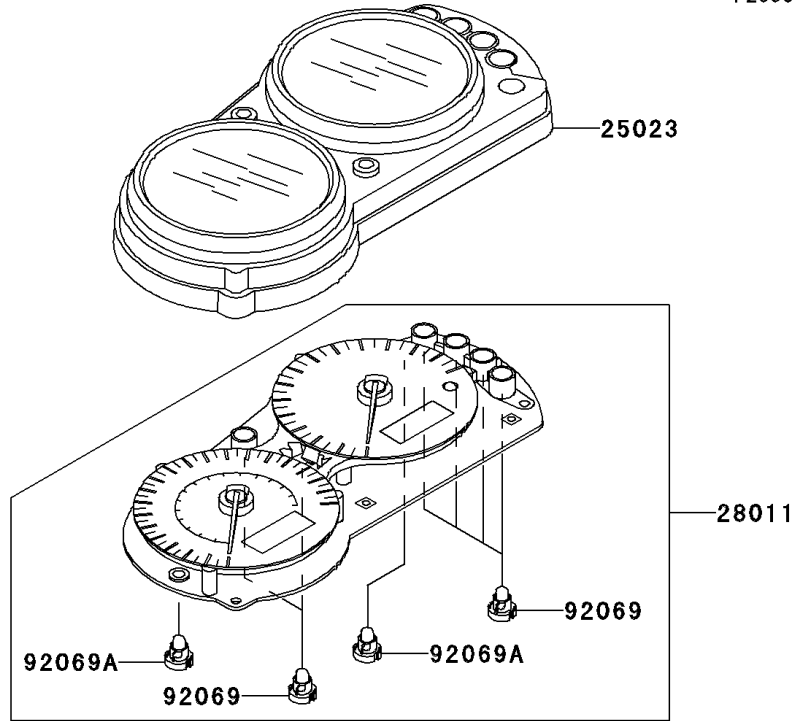

# 2005 ZZR600

## PARTS DIAGRAM

Meter(s)

F2530

## PARTS LIST

Meter(s)

ITEM NAME	PART NUMBER	QUANTITY
COVER,METER HOUSING (Ref # 14091)	14091-1160	1
COVER-METER CASE,UPP (Ref # 25023)	25023-1253	1
METER,SPEED&TACHO,MPH (Ref # 28011)	28011-1203	1
SCREW,4X16,BLACK (Ref # 92009)	92009-1158	5
BULB,T3.4,12V1.1W (Ref # 92069)	92069-1110	6
BULB,T3,12V0.7W (Ref # 92069A)	92069-1113	2
DAMPER (Ref # 92075)	92075-1435	3
NUT,5MM (Ref # 92210)	92210-1124	3