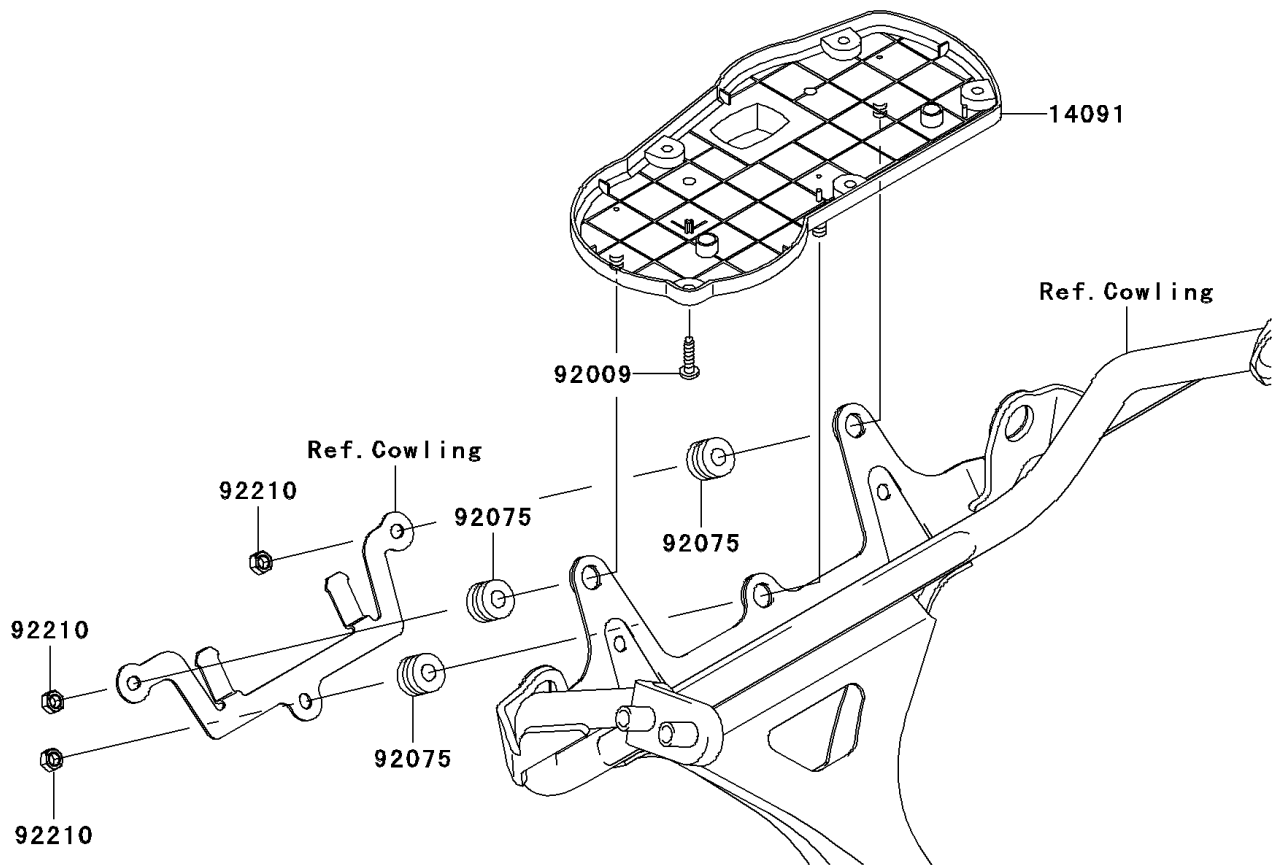

2005 ZZR600

PARTS DIAGRAM

Meter(s)

F2530

2005 ZZR600

PARTS LIST

Meter(s)

ITEM NAME	PART NUMBER	QUANTITY
COVER,METER HOUSING (Ref # 14091)	14091-1160	1
COVER-METER CASE,UPP (Ref # 25023)	25023-1253	1
METER,SPEED&TACHO,MPH (Ref # 28011)	28011-1203	1
SCREW,4X16,BLACK (Ref # 92009)	92009-1158	5
BULB,T3.4,12V1.1W (Ref # 92069)	92069-1110	6
BULB,T3,12V0.7W (Ref # 92069A)	92069-1113	2
DAMPER (Ref # 92075)	92075-1435	3
NUT,5MM (Ref # 92210)	92210-1124	3