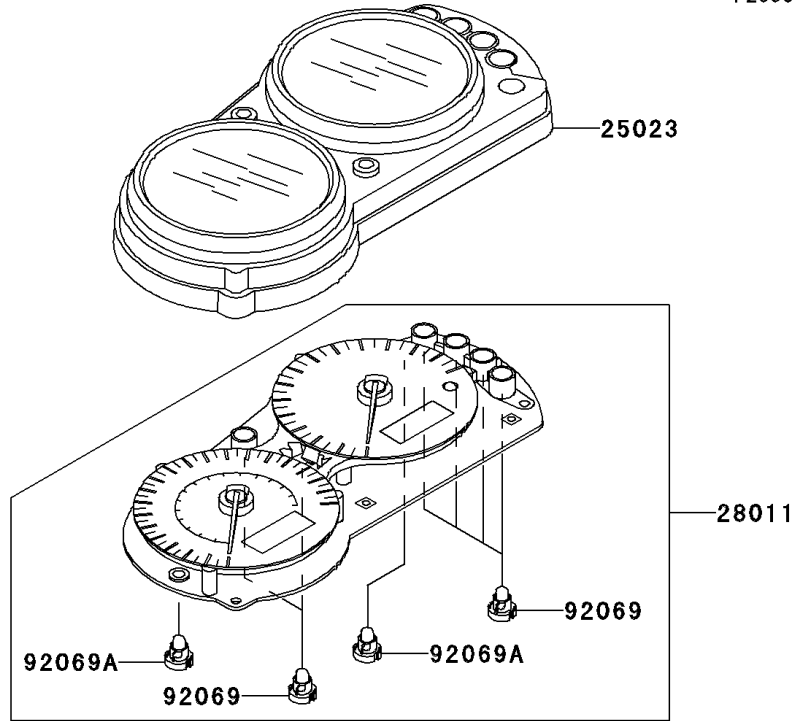

2005 ZZR600

PARTS DIAGRAM

Meter(s)

F2530

2005 ZZR600

PARTS LIST

Meter(s)

ITEM NAME	PART NUMBER	QUANTITY
COVER,METER HOUSING (Ref # 14091)	14091-1160	1
COVER-METER CASE,UPP (Ref # 25023)	25023-1253	1
METER,SPEED&TACHO,MPH (Ref # 28011)	28011-1203	1
SCREW,4X16,BLACK (Ref # 92009)	92009-1158	5
BULB,T3.4,12V1.1W (Ref # 92069)	92069-1110	6
BULB,T3,12V0.7W (Ref # 92069A)	92069-1113	2
DAMPER (Ref # 92075)	92075-1435	3
NUT,5MM (Ref # 92210)	92210-1124	3